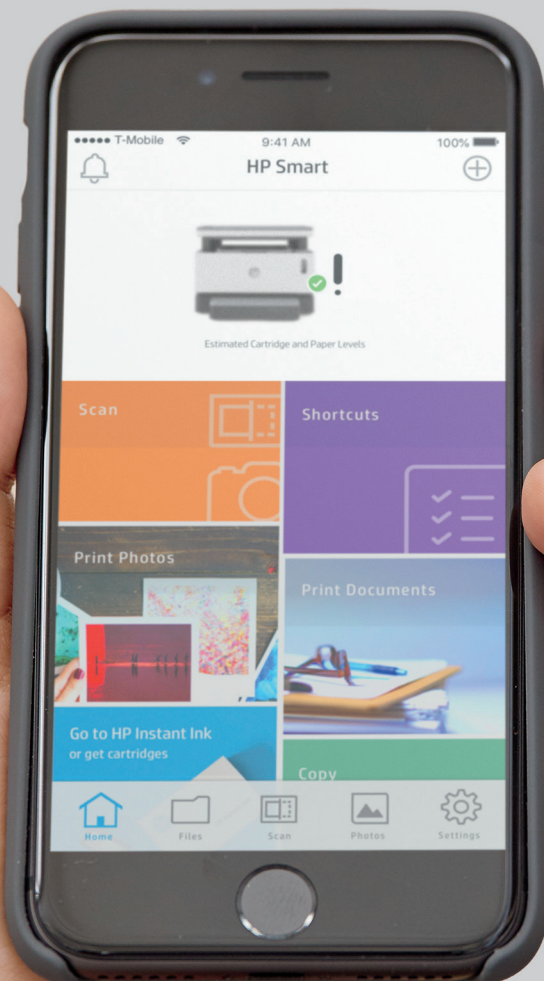

Print, scan, and copy from virtually anywhere with the HP Smart app.²

Up to 3.5x more
pages than in-class
HP lasers⁴

Get 5,000 pages of toner ready out of
the box¹

Breeze through tasks with versatile MFP
performance—print, scan, and copy

Get quick and easy printing directly at the
control panel

Change paper less often with a 150-sheet
paper tray

Save up to 80% on
HP toner⁵

With HP Neverstop, get the lowest toner cost
compared to traditional HP toner cartridges⁵

Produce sharp text and bold blacks with
Original HP toner quality

15-second, mess-free self reload³

Quickly restore toner levels—no mess, no stress.³

The groundbreaking design of our toner reload kit helps you get back to printing in seconds.³

Freedom to work anywhere

The power of your printer in the palm of your hand

Whether you're at work and need to print directly to your home printer or you need a quick and easy way to print documents from the cloud, you can print from your smartphone with the HP Smart app.²