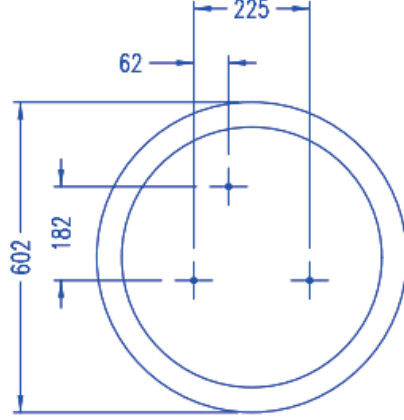

MODEL SPECIFICATION PLAZA® BIN