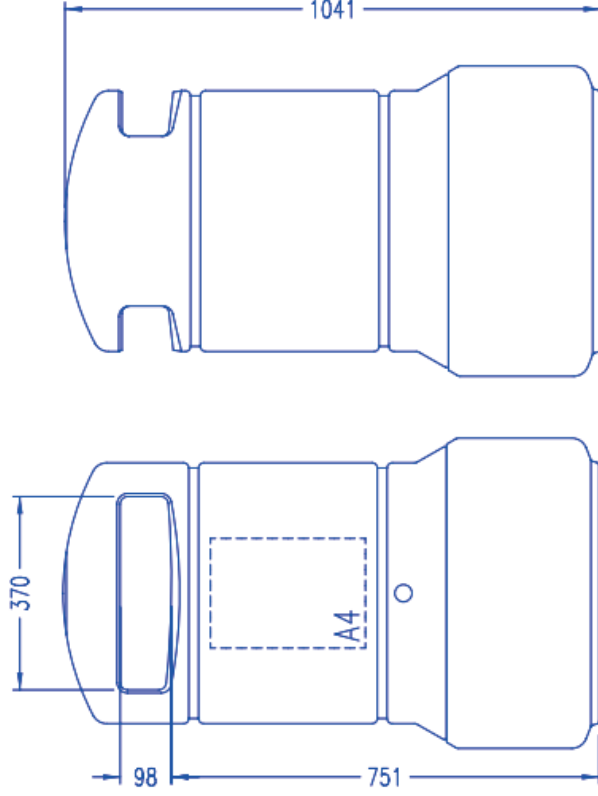

MODEL SPECIFICATION PLAZA® BIN