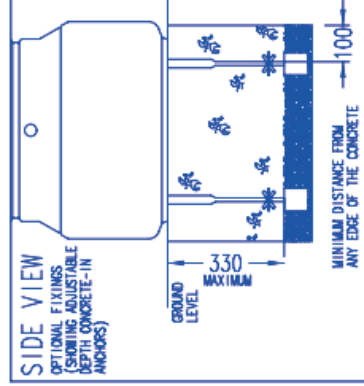

INSTALLATION OPTIONS:

- WE RECOMMEND PERMANENT GROUND FIXING BY THE FOLLOWING:
  - A SOUND CONCRETE FOUNDATION IS THE PREFERRED METHOD.
    - a) GROUND FIXING BOLTS (IN EXISTING OR NEW CONCRETE FOUNDATIONS) FOR NEW CONCRETE FOUNDATIONS TO CURE, 3 HOLES TO BE DRILLED FOR GROUND FIXING BOLTS (ONE 30mm MINIMUM DEPTH). ENSURE HOLES ARE LOCATED AT LEAST 100mm FROM ANY EDGE OF THE CONCRETE FOUNDATION.
    - IF USING YOUR OWN FIXINGS ENSURE 950mm WASHERS ARE USED.
    - b) ADJUSTABLE DEPTH CONCRETE-IN ANCHORS (IN NEW CONCRETE) WHEN CREATING A NEW CONCRETE FOUNDATION, THESE FIXING KITS PROVIDE FASTER/EASIER INSTALLATION (WITHOUT DRILLING) WHILE ALLOWING THE UNIT TO BE FASTENED DOWN AND REMOVED IF REQUIRED, LEAVING NO TRIP HAZARD. ENSURE HOLES ARE LOCATED AT LEAST 100mm FROM ANY EDGE OF THE CONCRETE FOUNDATION.
  - SOFT EARTH
    ALTERNATIVELY ON SOFT EARTH USE THE GROUND-LOCK™ SYSTEM.
- TARMAK AND BLOCK PAVING
  WHEN INSTALLING ON TARMAK OR BLOCK PAVING, A CONCRETE BASE IS STRONGLY RECOMMENDED TO PROVIDE ADEQUATE SECURITY AND IMPROVED OPERATION.

- FLAGSTONES (USING GROUND FIXING BOLTS)

WHEN INSTALLING ON FLAGSTONE OF A MINIMUM 50mm (2") THICK, ENSURE HOLES ARE LOCATED AT LEAST 110mm FROM ANY EDGE OF THE FLAGSTONE.
FOR INCREASED SECURITY, USE A DOUBLE LAYER OF FLAGSTONES BOLTED TOGETHER.