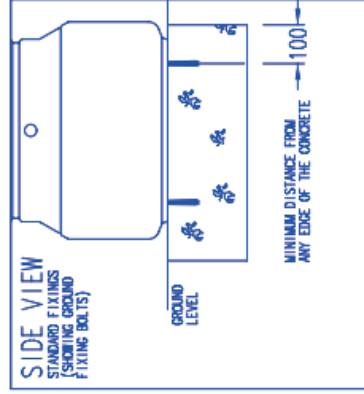

INSTALLATION OPTIONS:

- WE RECOMMEND PERMANENT GROUND FIXING BY THE FOLLOWING:
  - A SOUND CONCRETE FOUNDATION IS THE PREFERRED METHOD.
    - a) GROUND FIXING BOLTS (IN EXISTING OR NEW CONCRETE FOUNDATIONS) FOR NEW CONCRETE FOUNDATIONS TO CURE, 3 HOLES TO BE DRILLED FOR GROUND FIXING BOLTS (ONE 30mm MINIMUM DEPTH). ENSURE HOLES ARE LOCATED AT LEAST 100mm FROM ANY EDGE OF THE CONCRETE FOUNDATION.
    - IF USING YOUR OWN FIXINGS ENSURE 950mm WASHERS ARE USED.
    - b) ADJUSTABLE DEPTH CONCRETE-IN ANCHORS (IN NEW CONCRETE) WHEN CREATING A NEW CONCRETE FOUNDATION, THESE FIXING KITS PROVIDE FASTER/EASIER INSTALLATION (WITHOUT DRILLING) WHILE ALLOWING THE UNIT TO BE FASTENED DOWN AND REMOVED IF REQUIRED, LEAVING NO TRIP HAZARD. ENSURE HOLES ARE LOCATED AT LEAST 100mm FROM ANY EDGE OF THE CONCRETE FOUNDATION.
  - SOFT EARTH
    ALTERNATIVELY ON SOFT EARTH USE THE GROUND-LOCK™ SYSTEM.
- TARMAK AND BLOCK PAVING
  WHEN INSTALLING ON TARMAK OR BLOCK PAVING, A CONCRETE BASE IS STRONGLY RECOMMENDED TO PROVIDE ADEQUATE SECURITY AND IMPROVED OPERATION.

- FLAGSTONES (USING GROUND FIXING BOLTS)

WHEN INSTALLING ON FLAGSTONE OF A MINIMUM 50mm (2") THICK, ENSURE HOLES ARE LOCATED AT LEAST 110mm FROM ANY EDGE OF THE FLAGSTONE.
FOR INCREASED SECURITY, USE A DOUBLE LAYER OF FLAGSTONES BOLTED TOGETHER.