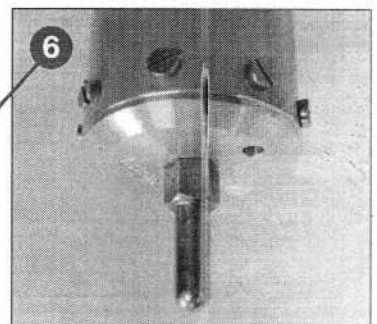

## Technical details

24 mm diameter quick clamp socket

Clamp collars to adjust the height of the non-keyed mast sections

Lockable rotating collar

Clamp handle for quick and easy fitting onto a tripod or vehicle mounting bracket

Standard natural clear anodised seamless drawn aluminium mast sections with  $\text{Ø } 2\frac{1}{2}''$  (63,5 mm) base tube

Bottom pin for quick and easy fitting onto a tripod or vehicle mounting bracket