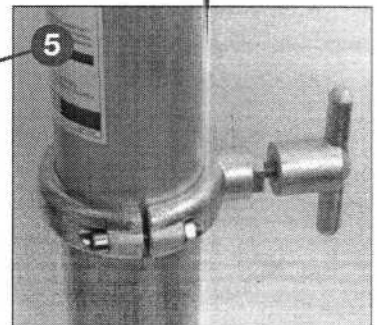

## Technical details

24 mm diameter quick clamp socket

Clamp collars to adjust the height of the non-keyed mast sections

Lockable rotating collar

Clamp handle for quick and easy fitting onto a tripod or vehicle mounting bracket

Standard natural clear anodised seamless drawn aluminium mast sections with  $\text{Ø } 2\frac{1}{2}''$  (63,5 mm) base tube

Bottom pin for quick and easy fitting onto a tripod or vehicle mounting bracket