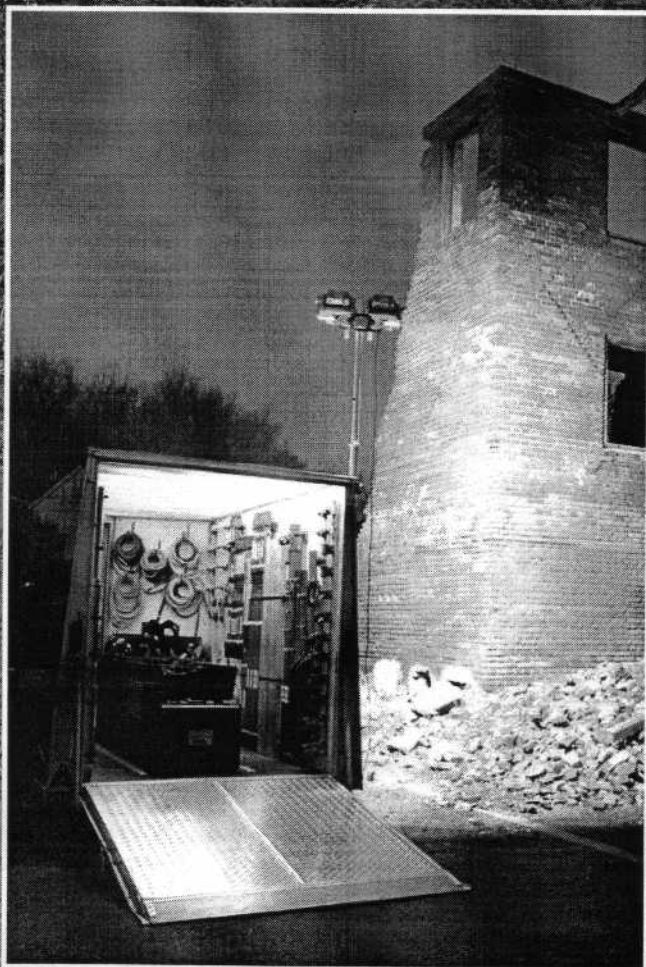

Teklite

TF 100 Manual H-Series

Portable or mobile mast lighting systems

The Teklite TF 100 H-Series are the most economical manually extended mast lighting systems of the whole Teklite range. The TF 100 H-Series are compact portable lighting sets which can be easily fitted to small service or fire vehicles.

The Teklite TF 100 H-Series mast lighting systems are especially designed for directional lighting applications.