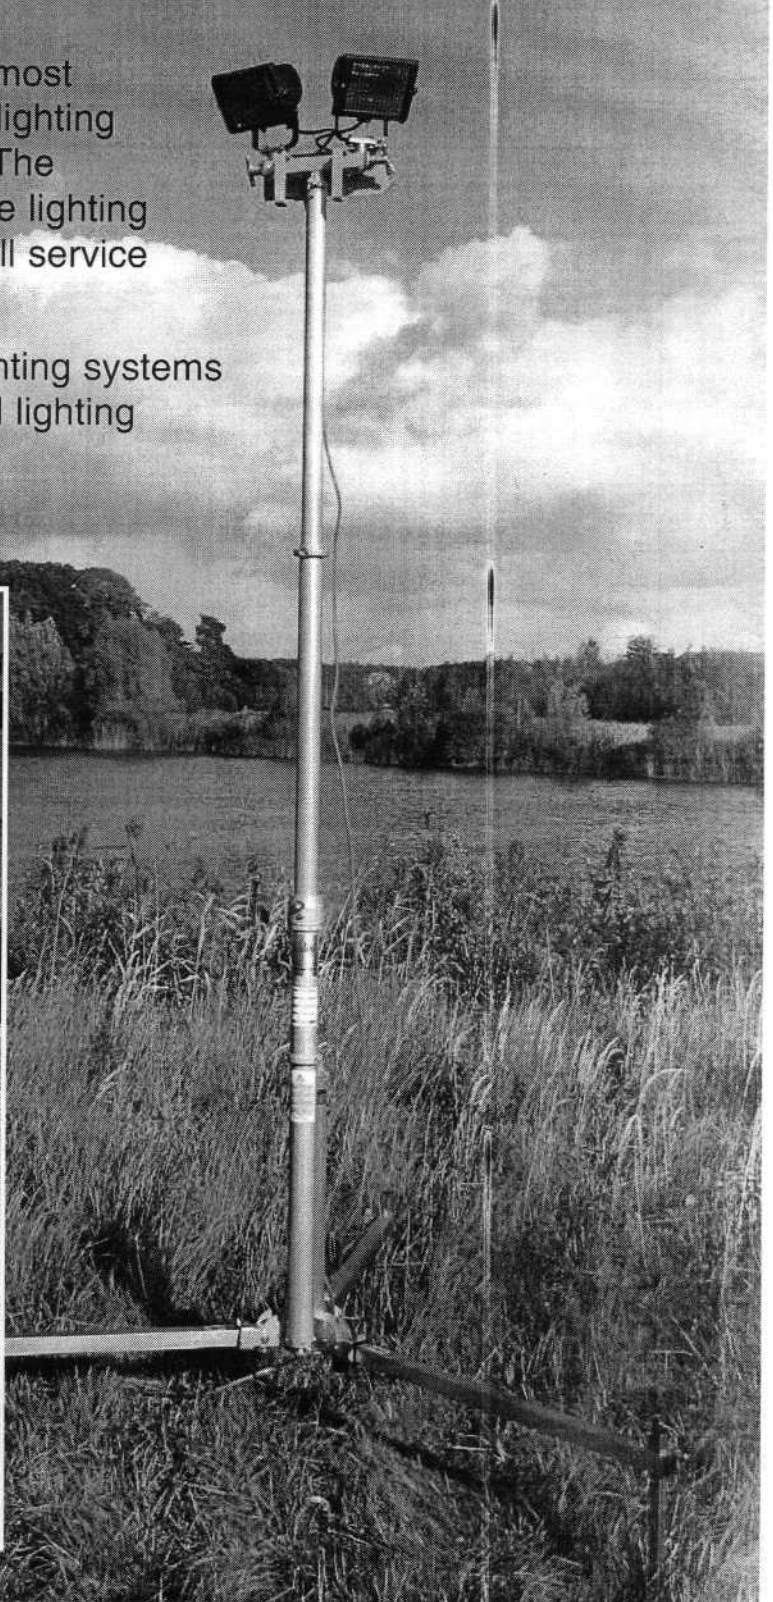

Teklite

TF 100 Manual H-Series

Portable or mobile mast lighting systems

The Teklite TF 100 H-Series are the most economical manually extended mast lighting systems of the whole Teklite range. The TF 100 H-Series are compact portable lighting sets which can be easily fitted to small service or fire vehicles.

The Teklite TF 100 H-Series mast lighting systems are especially designed for directional lighting applications.