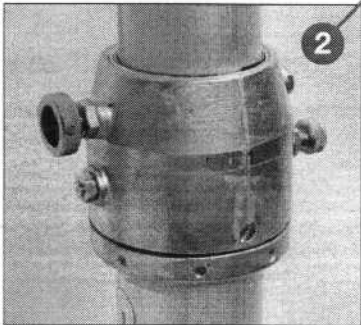

# Mast specifications

CATARG PENTRU TRIEPED

## Technical details

24 mm diameter quick clamp socket

Clamp collars to adjust the height of the non-keyed mast sections

Lockable rotating collar

Clamp handle for quick and easy fitting onto a tripod or vehicle mounting bracket

Standard natural clear anodised seamless drawn aluminium mast sections with  $\text{Ø } 2\frac{1}{2}''$  (63,5 mm) base tube

Bottom pin for quick and easy fitting onto a tripod or vehicle mounting bracket