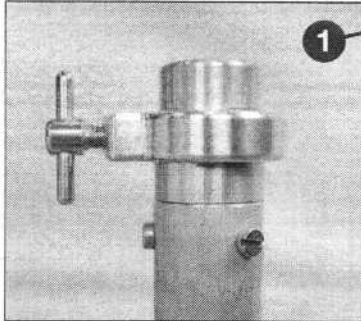

## *Portable or mobile mast lighting systems*

The Teklite TF 100 H-Series are the most economical manually extended mast lighting systems of the whole Teklite range. The TF 100 H-Series are compact portable lighting sets which can be easily fitted to small service or fire vehicles.

## Technical details

24 mm diameter quick clamp socket

Clamp collars to adjust the height of the non-keyed mast sections

Lockable rotating collar

Clamp handle for quick and easy fitting onto a tripod or vehicle mounting bracket

Standard natural clear anodised seamless drawn aluminium mast sections with  $\text{Ø } 2\frac{1}{2}''$  (63,5 mm) base tube

Bottom pin for quick and easy fitting onto a tripod or vehicle mounting bracket