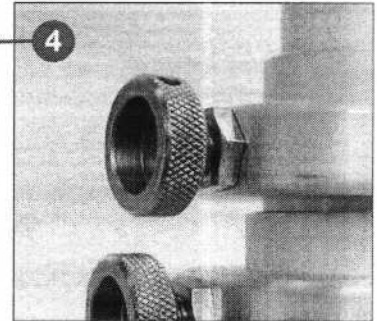

# Mast specifications

CATARG PENTRU TRIEPED

## Technical details

24 mm diameter quick clamp socket

Clamp collars to adjust the height of the non-keyed mast sections

Lockable rotating collar

Clamp handle for quick and easy fitting onto a tripod or vehicle mounting bracket

Standard natural clear anodised seamless drawn aluminium mast sections with  $\text{Ø } 2\frac{1}{2}''$  (63,5 mm) base tube

Bottom pin for quick and easy fitting onto a tripod or vehicle mounting bracket