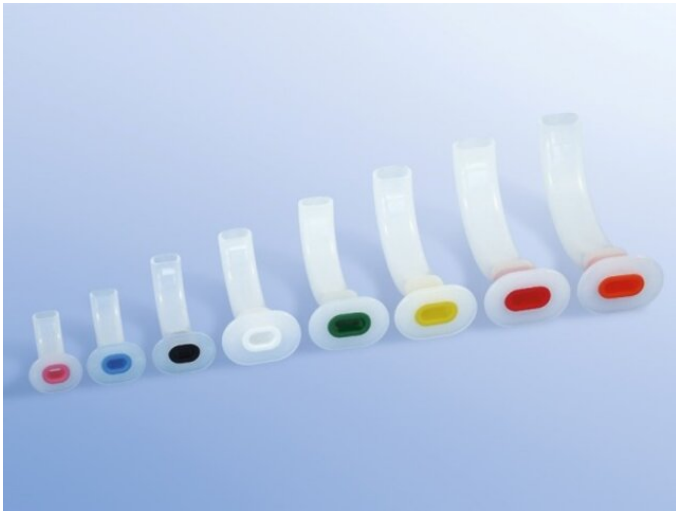

Sales only to commercial customers. No sales to consumers within the meaning of §13 BGB.

Zoom in

Guedel Airway sterile

Guedel Tubes, semi-transparent with colour code and bite shield.

Sterile: Yes

Country availability: Please note: not all products are available in all countries. Feel free to contact our international sales team about any questions relating to our sales and services.
Jutta Dorenberg
Director International Sales
Tel.: +49 2236 3913 - 405
eMail:
jutta.dorenberg@dahlhausen.de

Article no.	Size	Colour	PZN	minimal quantity	🕒
7389000000	000	Pink	13833003	25	🕒
7390000000	00	Blue	13833026	25	🕒
7390000010	0	Black	13833032	25	🕒
7390000100	1	White	13833049	25	🕒
7390000200	2	Green	13833055	25	🕒
7390000300	3	Yellow	13833061	25	🕒
7390000400	4	Red	13833078	25	🕒
7390000500	5	Orange	13833090	25	🕒