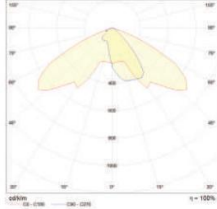

LILITEC- PRIM SRL

Republica Moldova, MD-2020, m.Chisinau, str.Gh.Madan 87/7

Tel. 069062375, e-mail: lilitecprim@mail.ru, c/f 1002600034332, TVA 0304165

c/d MD16FT222470200000727498, BIC FTMDMD2X847, Fincombank SA fil.N2 Chisinau

LED SOKAK ARMATÜRLERİ
LED STREET LIGHTS

ACK

TR LED Sokak Armatürleri
EN LED Street Lights

MADE IN
TÜRKİYE

CE | ENEC | AC 220V/240V | 50-60 Hz | 120° | 50,000h | -20°C / 45°C