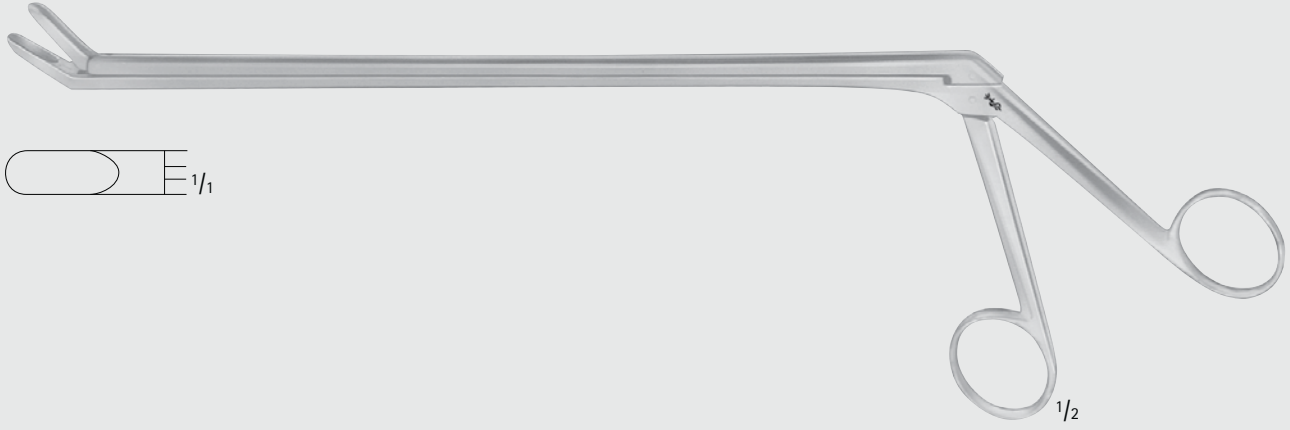

Jaw position 130°, upwards opening

Shaft length	Width (mm)	Footplate	Non detachable, without ejector	Detachable	Ejector	Noir®, detachable	Ejector	Jaw opening (mm)
200 mm, 8"	1.5	standard	FF649R	FK966R	-	FK966B	-	9
	2.0	standard	FF737R	FK913R	✓	FK913B	✓	9
	2.5	standard	FF657R	FK967R	✓	FK967B	✓	10
	3.0	standard	FF738R	FK914R	✓	FK914B	✓	10
	4.0	standard	FF727R	FK915R	✓	FK915B	✓	12
	5.0	standard	FF728R	FK916R	✓	FK916B	✓	12
	6.0	standard	FF729R	FK917R	✓	FK917B	✓	12
	1.0	thin	FF661R	FK961R	-	FK961B	-	8
	1.5	thin	FF658R	FK968R	-	FK968B	-	9
	2.0	thin	FF662R	FK962R	✓	FK962B	✓	9
	2.5	thin	FF659R	FK969R	✓	FK969B	✓	10
	3.0	thin	FF663R	FK963R	✓	FK963B	✓	10
	4.0	thin	FF664R	FK964R	✓	FK964B	✓	12
	5.0	thin	FF665R	FK965R	✓	FK965B	✓	12
	2.0	standard	FF660R	FK970R	✓	FK970B	✓	15
	3.0	standard	FF739R	FK982R	✓	FK982B	✓	15
	4.0	standard	FF745R	FK983R	✓	FK983B	✓	15
	5.0	standard	FF751R	FK984R	✓	FK984B	✓	15
	6.0	standard	FF753R	FK985R	✓	FK985B	✓	15
	230 mm, 9"	2.0	standard	FF682R	FK919R	✓	-	-
3.0		standard	FF683R	FK920R	✓	-	-	10
4.0		standard	FF684R	FK921R	✓	-	-	12
5.0		standard	FF685R	FK922R	✓	-	-	12
2.0		thin	FF746R	FK925R	✓	FK925B	✓	9
3.0		thin	FF747R	FK926R	✓	FK926B	✓	10
4.0		thin	FF748R	FK927R	✓	FK927B	✓	12
5.0		thin	FF749R	FK928R	✓	FK928B	✓	12
280 mm, 11"	2.0	thin	FF666R	FK976R	✓	FK976B	✓	9
	3.0	thin	FF667R	FK977R	✓	FK977B	✓	10
	4.0	thin	FF668R	FK978R	✓	FK978B	✓	12
	5.0	thin	FF669R	FK979R	✓	FK979B	✓	12

Instruments

Rongeurs

Bone

150°

260 mm, 10 1/4"

SYPERT

FG057R 5.5 mm

180 mm, 7"

1/1

CUSHING

FF803R 2 x 10 mm

1/1

LOVE-GRUENWALD

FF805R 3 x 10 mm

1/1

SPURLING