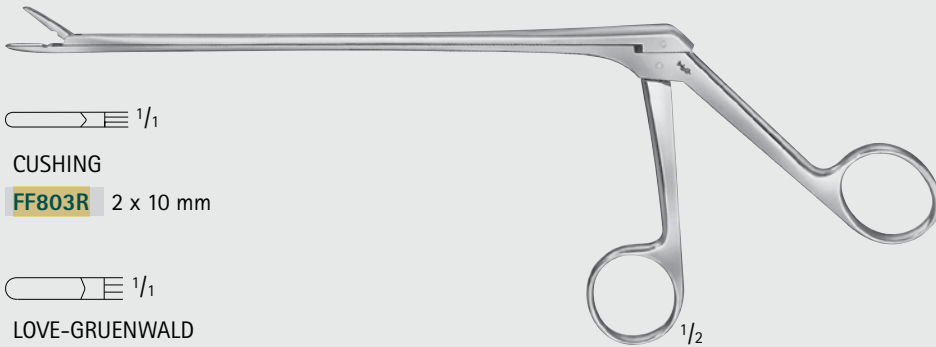

Jaw position 130°, upwards opening

Shaft length	Width (mm)	Footplate	Non detachable, without ejector	Detachable	Ejector	Noir®, detachable	Ejector	Jaw opening (mm)
200 mm, 8"	1.5	standard	FF649R	FK966R	-	FK966B	-	9
	2.0	standard	FF737R	FK913R	✓	FK913B	✓	9
	2.5	standard	FF657R	FK967R	✓	FK967B	✓	10
	3.0	standard	FF738R	FK914R	✓	FK914B	✓	10
	4.0	standard	FF727R	FK915R	✓	FK915B	✓	12
	5.0	standard	FF728R	FK916R	✓	FK916B	✓	12
	6.0	standard	FF729R	FK917R	✓	FK917B	✓	12
	1.0	thin	FF661R	FK961R	-	FK961B	-	8
	1.5	thin	FF658R	FK968R	-	FK968B	-	9
	2.0	thin	FF662R	FK962R	✓	FK962B	✓	9
	2.5	thin	FF659R	FK969R	✓	FK969B	✓	10
	3.0	thin	FF663R	FK963R	✓	FK963B	✓	10
	4.0	thin	FF664R	FK964R	✓	FK964B	✓	12
	5.0	thin	FF665R	FK965R	✓	FK965B	✓	12
	2.0	standard	FF660R	FK970R	✓	FK970B	✓	15
	3.0	standard	FF739R	FK982R	✓	FK982B	✓	15
	4.0	standard	FF745R	FK983R	✓	FK983B	✓	15
	5.0	standard	FF751R	FK984R	✓	FK984B	✓	15
	6.0	standard	FF753R	FK985R	✓	FK985B	✓	15
	230 mm, 9"	2.0	standard	FF682R	FK919R	✓	-	-
3.0		standard	FF683R	FK920R	✓	-	-	10
4.0		standard	FF684R	FK921R	✓	-	-	12
5.0		standard	FF685R	FK922R	✓	-	-	12
2.0		thin	FF746R	FK925R	✓	FK925B	✓	9
3.0		thin	FF747R	FK926R	✓	FK926B	✓	10
4.0		thin	FF748R	FK927R	✓	FK927B	✓	12
5.0		thin	FF749R	FK928R	✓	FK928B	✓	12
280 mm, 11"	2.0	thin	FF666R	FK976R	✓	FK976B	✓	9
	3.0	thin	FF667R	FK977R	✓	FK977B	✓	10
	4.0	thin	FF668R	FK978R	✓	FK978B	✓	12
	5.0	thin	FF669R	FK979R	✓	FK979B	✓	12

Instruments

Rongeurs

Bone

150°

260 mm, 10 1/4"

SYPERT

FG057R 5.5 mm

180 mm, 7"

1/1

CUSHING

FF803R 2 x 10 mm

1/1

LOVE-GRUENWALD

FF805R 3 x 10 mm

1/1

SPURLING