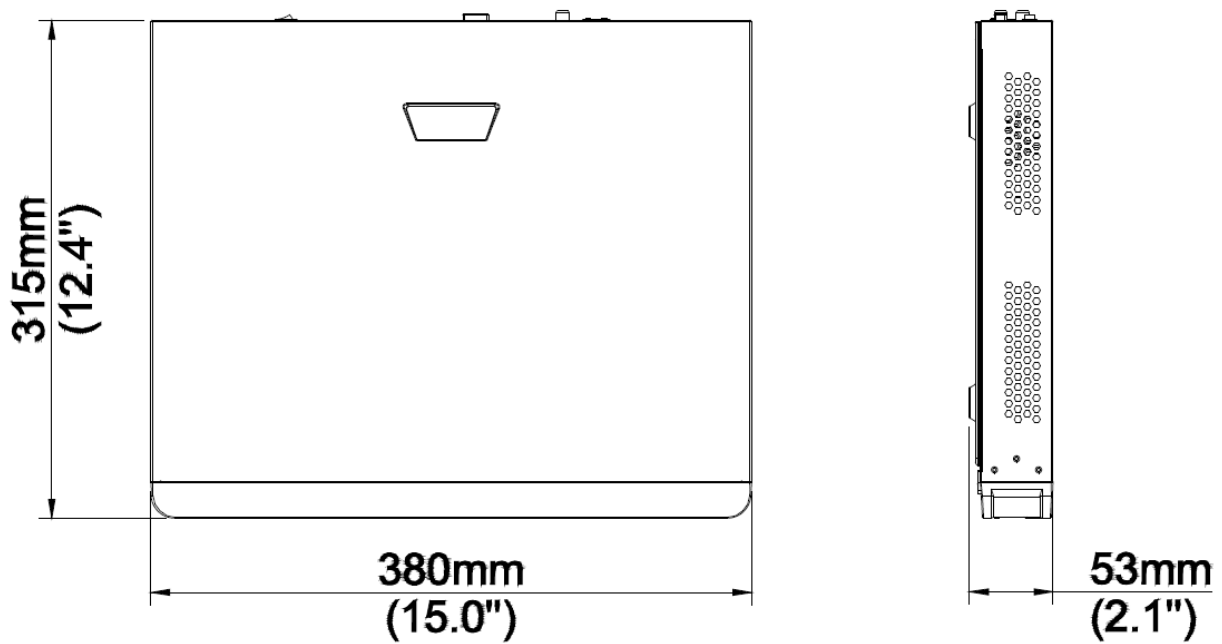

## Specifications

Model	NVR302-09E2	NVR302-16E2	NVR302-32E2
<b>Video/Audio Input</b>			
IP Video Input	9-ch	16-ch	32-ch
Two-way Audio Input	1-ch, RCA		
<b>Network</b>			
Incoming Bandwidth	320Mbps		
Outgoing Bandwidth	180Mbps	320Mbps	
Remote Users	128		
Protocols	TCP/IP, P2P, UPnP, NTP, DHCP, PPPoE, HTTP, HTTPS, DNS, DDNS, SNMP, SMTP, NFS		
Browser	IE(IE10/11) for Windows Firefox (version 52.0 and above) for Windows Chrome(version 45 and above) for Windows Edge(version 79 and above) for Windows		
<b>Video/Audio Output</b>			
HDMI/VGA Output	VGA: 1920x1080p/60Hz, 1920x1080p/50Hz, 1600x1200/60Hz, 1280x1024/60Hz, 1280x720/60Hz, 1024x768/60Hz HDMI: 4K (3840x2160)/30Hz, 1920x1080p/60Hz, 1920x1080p/50Hz, 1280x1024/60Hz, 1280x720/60Hz, 1024x768/60Hz		
Recording Resolution	12MP/8MP/6MP/5MP/4MP/3MP/1080p/960p/720p/D1/2CIF/CIF		
Audio Output	1-ch, RCA		
Audio Compression	G.711A, G.711U		
Synchronous Playback	16-ch		
Live View Display	1/4/6/8/9	1/4/6/8/9/16	1/4/6/8/9/16/25/36
Corridor Mode Screen	3/4/5/7/9	3/4/5/7/9/10/12/16	3/4/5/7/9/10/12/16/32
<b>Snapshot</b>			
FTP/Schedule/Event Snapshot	16-ch snapshot, up to 1080P resolution		
<b>Decoding</b>			
Decoding Format	Ultra 265, H.265, H.264		
Live View/Playback	12MP/8MP/6MP/5MP/4MP/3MP/1080p/960p/720p/D1/2CIF/CIF		
Capability	1 x 12MP@30, 2 x 4K@30, 5 x 4MP@30, 9 x 1080P@30	1 x 12MP@30, 2 x 4K@30, 5 x 4MP@30, 10 x 1080P@30, 16 x 720P@30	1 x 12MP@30, 2 x 4K@30, 5 x 4MP@30, 10 x 1080P@30, 22 x 720P@30, 32 x D1
<b>Hard Disk</b>			
SATA	2 SATA interfaces		
Capacity	Up to 8TB for each disk (The maximum HDD capacity varies with environment temperature)		
eSATA	NA		
Disk Group	Support		
<b>Smart</b>			

## Dimensions