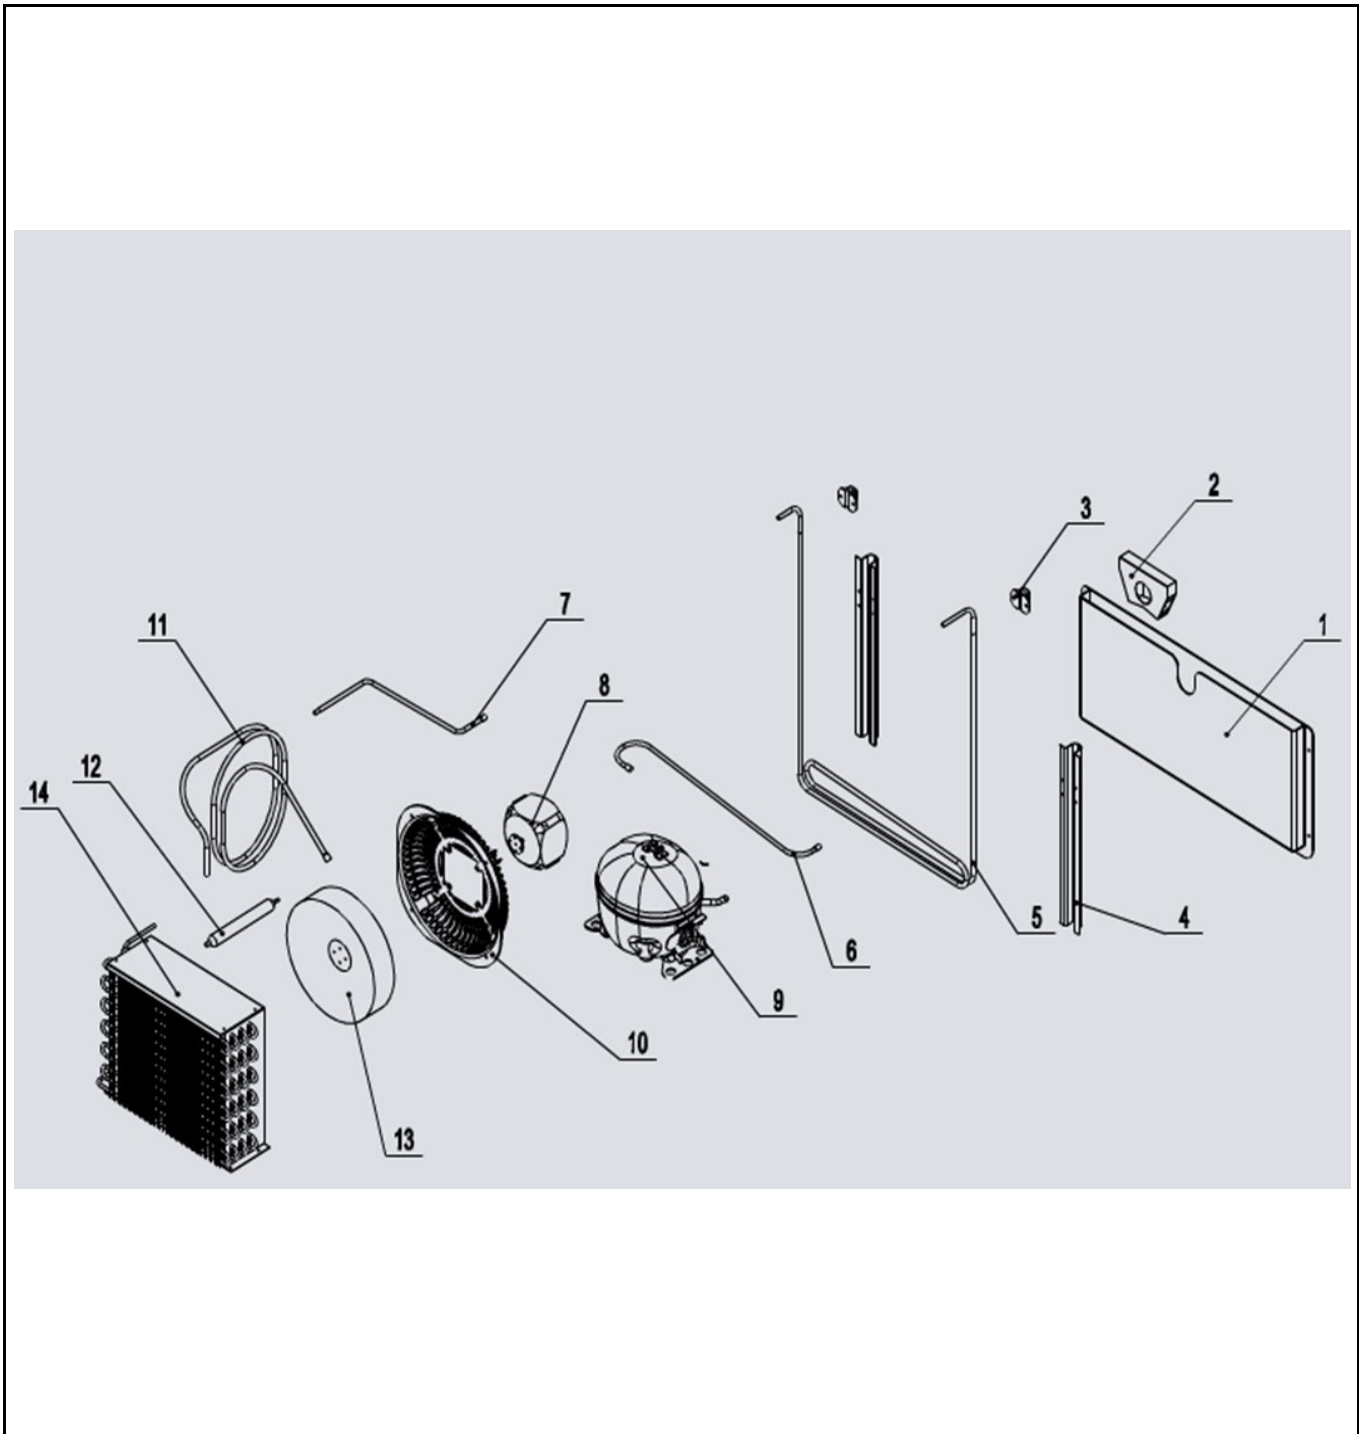

Bill of materials (BOM)

<b style="font-size: 24pt; margin-left: 10px;">HENDI Tools for Chefs Hendi B.V. Steenoven 21 3911 TX Rhenen The Netherlands	Batch #	Appliance part#
	172358 until 193615	232118
	Description	
Refrigerator 670L Profiline		

Date	03-11-2021	Revision #	1.2
Revision	New model		

Item	Description	Part#	Quantity	Remark	Picture
1	Evaporator	941003	1		
2	Evaporator cover (left)	n/a	1		
3	Evaporator cover (right)	n/a	1		
4	Drain hose connector B	nss	1		
5	Evaporator drain pan	958124	1	Incl. item 4,6,7 and 8	
6	Drain hose connector A	nss	1		
7	Drain pan insulation	nss	1		
8	Drain pan cover	nss	1		
9	Evaporator fan bracket	n/a	1		
10	Evaporator fan motor	958001	1		
11	Evaporator fan blade	n/a	1		
12	Room temperature probe	958018	1		
13	Evaporator cover (front)	n/a	1		
14	Evaporator fan cover	n/a	1		
15	LED light	958032	1		
16	LED light cover	958056	1		

n/a -> not available

nss -> not sold separately

Drawing

Tools for Chefs

Hendi B.V.
Steenoven 21
3911 TX Rhenen
The Netherlands

Batch #

172358 until
193615

Appliance part#

232118

Description

Refrigerator 670L Profi line

Date 03-11-2021

Revision #

1.2

Revision New model