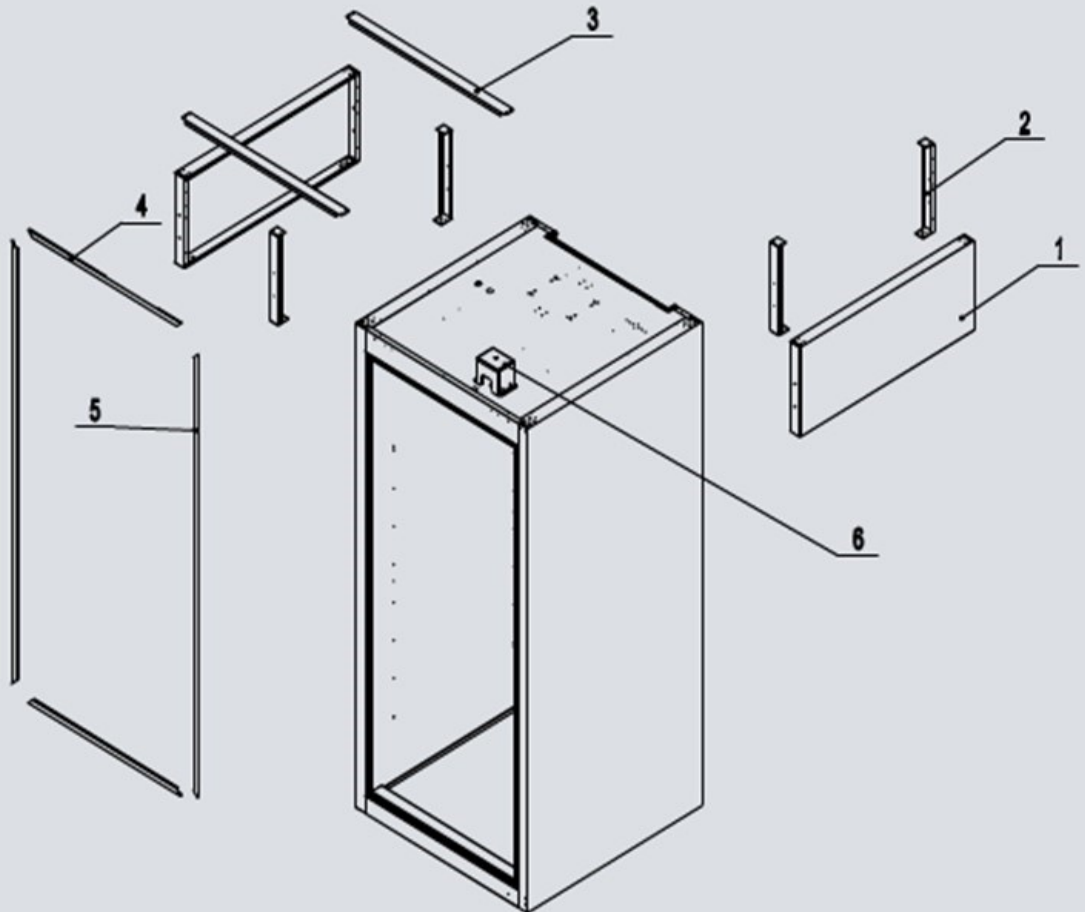

Description

Refrigerator 670L Profi line

Date 03-11-2021

Revision #

1.2

Revision New model

Circuit diagram

**Hendi B.V.**  
 Steenoven 21  
 3911 TX Rhenen  
 The Netherlands