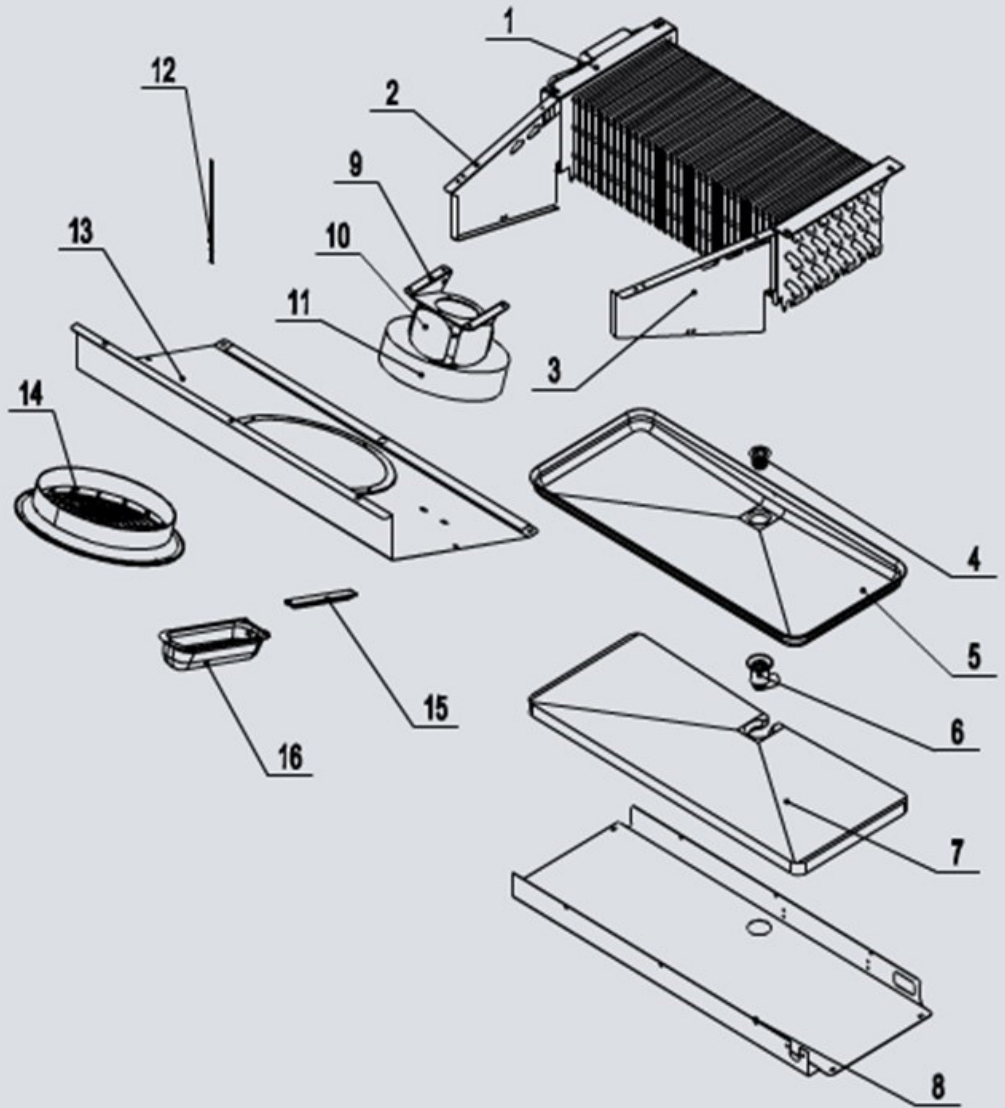

Drawing

Tools for Chefs

Hendi B.V.
Steenoven 21
3911 TX Rhenen
The Netherlands

Batch #

172358 until
193615

Appliance part#

232118

Description

Refrigerator 670L Profi line

Date 03-11-2021

Revision #

1.2

Revision New model

Bill of materials (BOM)

<b style="font-size: 24pt; margin-left: 10px;">HENDI Tools for Chefs Hendi B.V. Steenoven 21 3911 TX Rhenen The Netherlands	Batch #	Appliance part#
	172358 until 193615	232118
	Description	
Refrigerator 670L Profiline		

Date	03-11-2021	Revision #	1.2
Revision	New model		

Item	Description	Part#	Quantity	Remark	Picture
1	Evaporator	941003	1		
2	Evaporator cover (left)	n/a	1		
3	Evaporator cover (right)	n/a	1		
4	Drain hose connector B	nss	1		
5	Evaporator drain pan	958124	1	Incl. item 4,6,7 and 8	
6	Drain hose connector A	nss	1		
7	Drain pan insulation	nss	1		
8	Drain pan cover	nss	1		
9	Evaporator fan bracket	n/a	1		
10	Evaporator fan motor	958001	1		
11	Evaporator fan blade	n/a	1		
12	Room temperature probe	958018	1		
13	Evaporator cover (front)	n/a	1		
14	Evaporator fan cover	n/a	1		
15	LED light	958032	1		
16	LED light cover	958056	1		

n/a -> not available

nss -> not sold separately