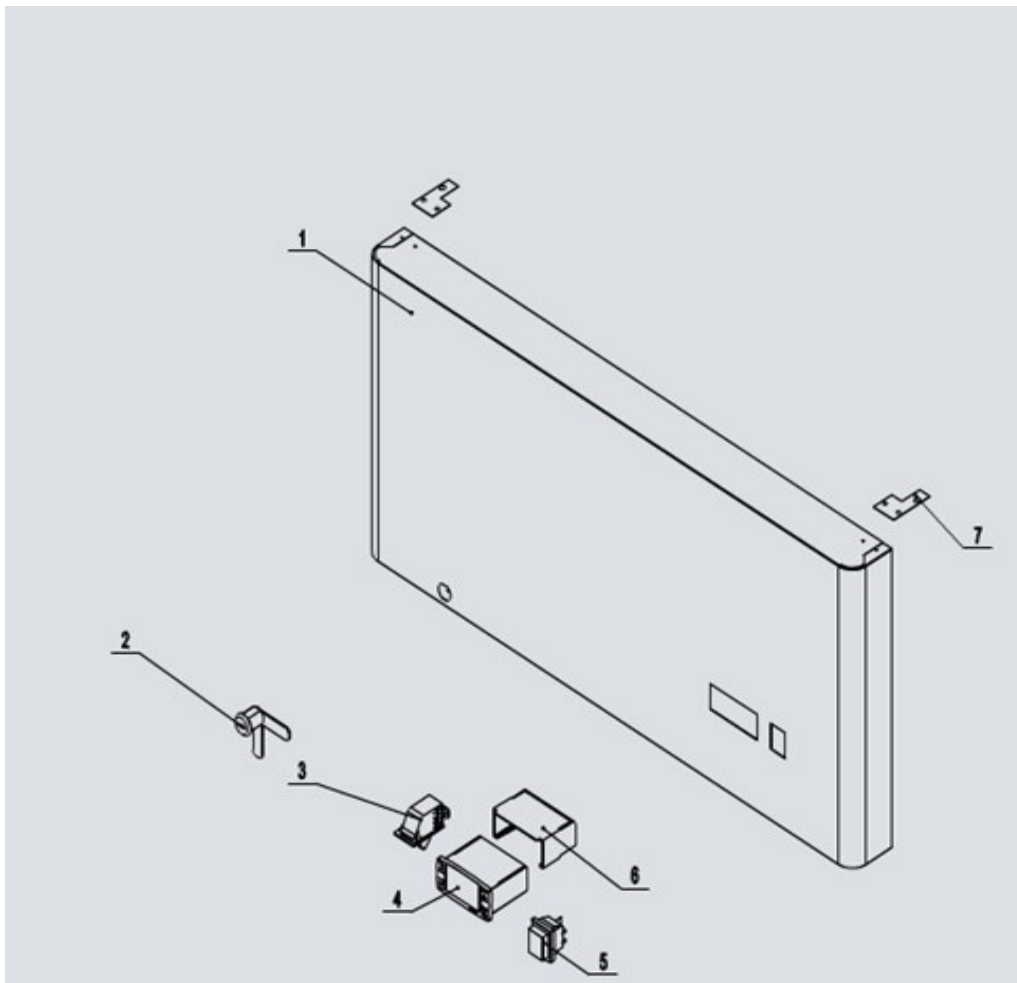

232118

Description

Refrigerator 670L Profiline

Date 03-11-2021

Revision # 1.2

Revision New model

Drawing

Tools for Chefs