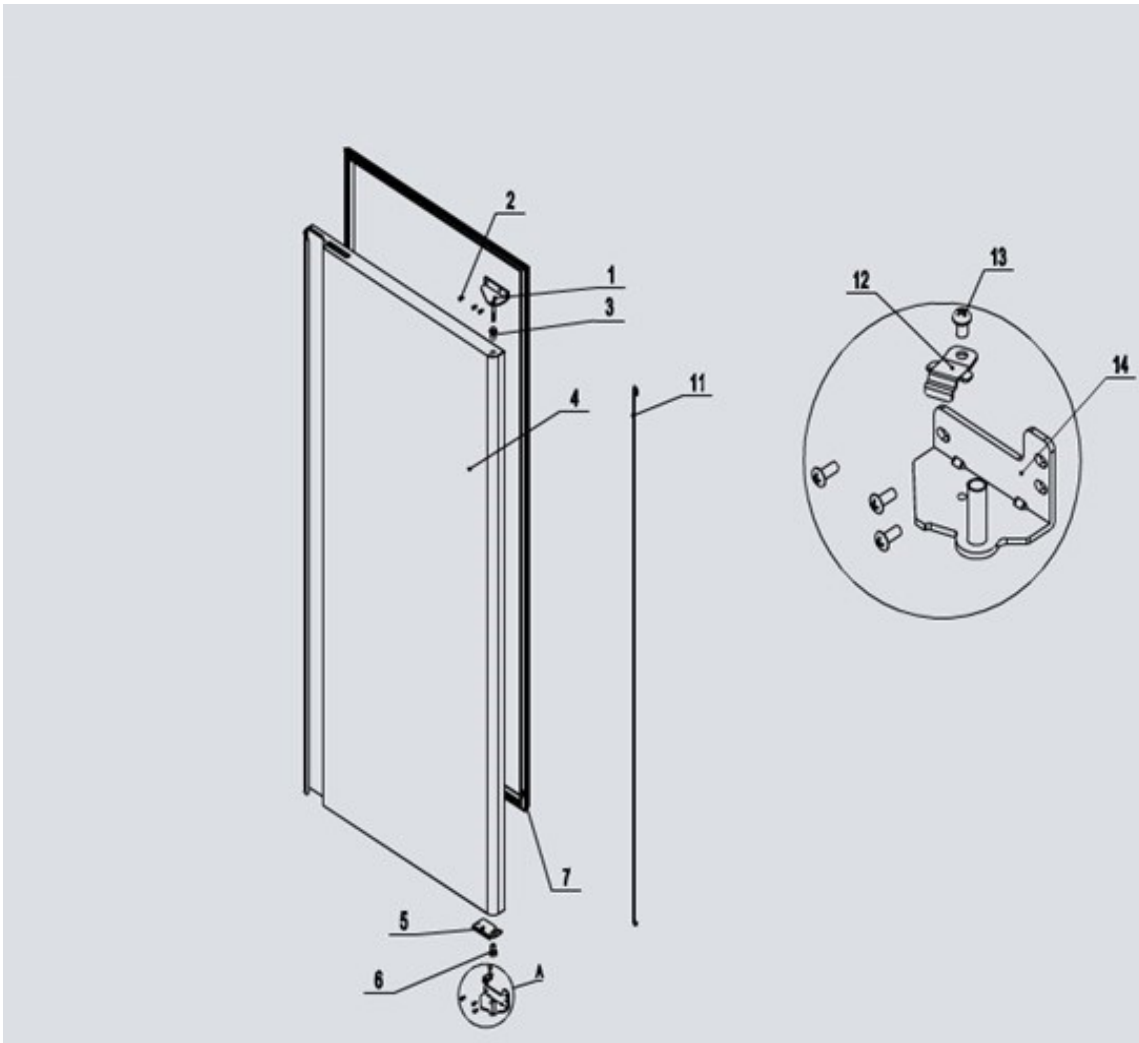

Drawing

Tools for Chefs

Hendi B.V.
Steenoven 21
3911 TX Rhenen
The Netherlands

Batch #

172358 until
193615

Appliance part#

232118

Description

Refrigerator 670L Profi line

Date 03-11-2021

Revision #

1.2

Revision New model

Bill of materials (BOM)

<b style="font-size: 24px; margin-left: 10px;">HENDI Tools for Chefs Hendi B.V. Steenoven 21 3911 TX Rhenen The Netherlands	Batch #	Appliance part#
	172358 until 193615	232118
	Description	
Refrigerator 670L Profiline		

Date	03-11-2021	Revision #	1.2
Revision	New model		

Item	Description	Part#	Quantity	Remark	Picture
1	Hinge (top-right)	948354	1		
2	Screw	n/a	2		
3	Hinge sleeve (top)	n/a	1		
4	Door (right)	n/a	1		
5	Door brake	n/a	1		
6	Hinge sleeve (bottom)	n/a	1		
7	Door gasket (1565x680mm)	945704	1		
11	Door spring	n/a	1		
12	Door brake (hinge)	n/a	1		
13	Screw	n/a	1		
14	Hinge (bottom-right)	948361	1		

n/a -> not available

nss -> not sold separately