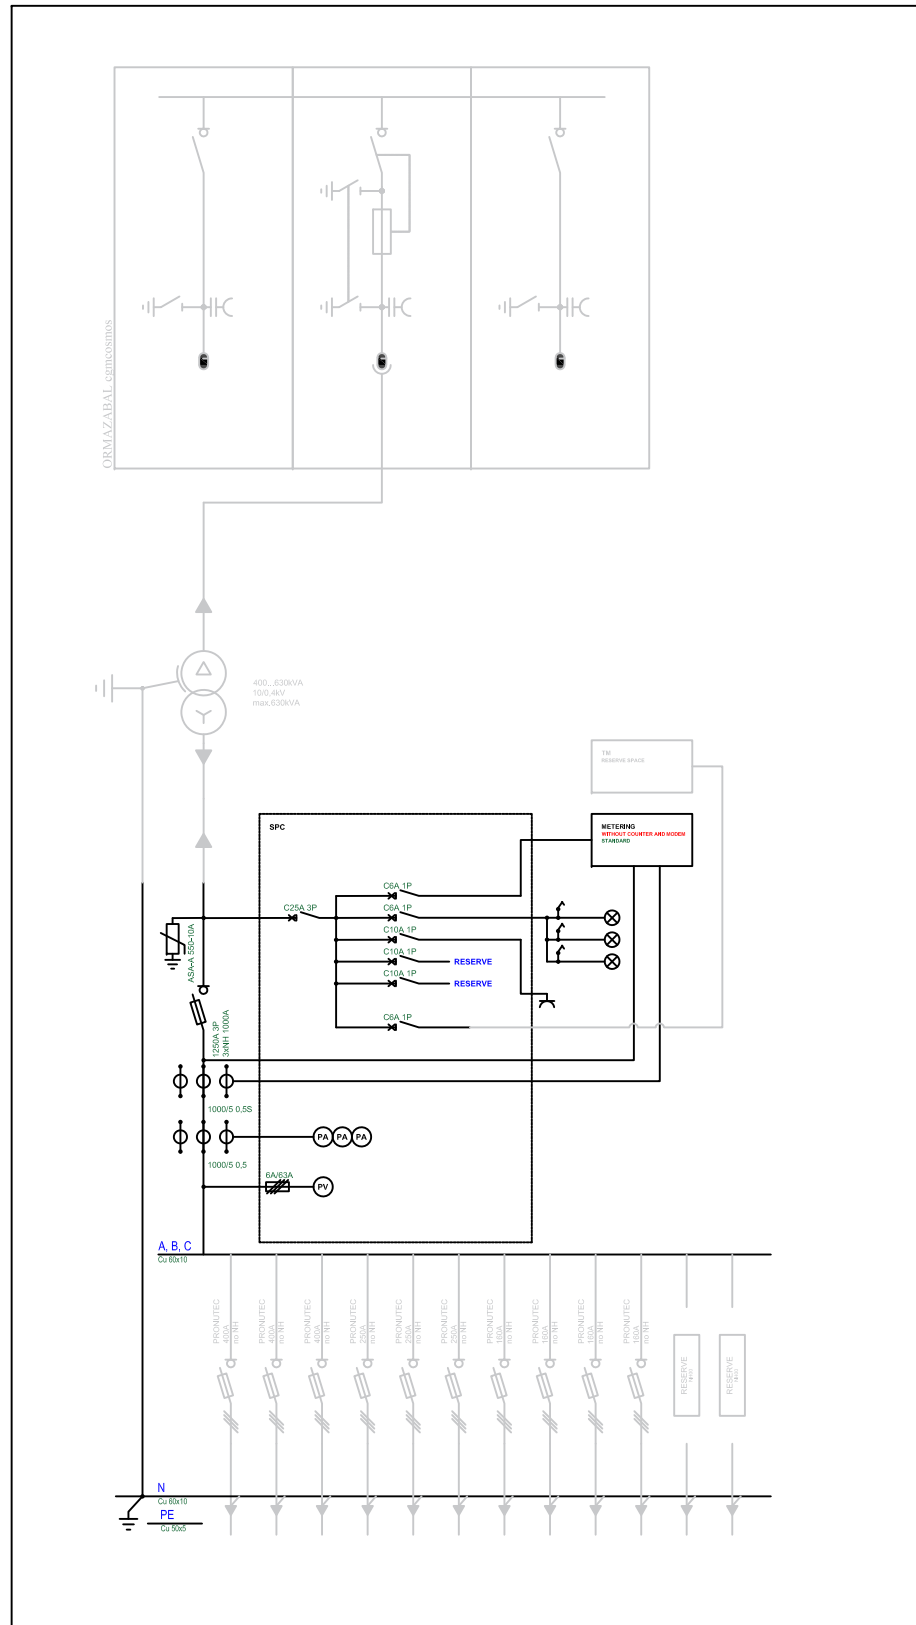

Schema de interconectare e-RTU2020-4S cu celule CGM Cosmos

	Contract No 15007	Executed	Date	I checked	Date
		Document type		Document status	
		Object		Name	
		PT48BR3			
		M	1:1	Date of dispatch	Letter
		Format	A3		