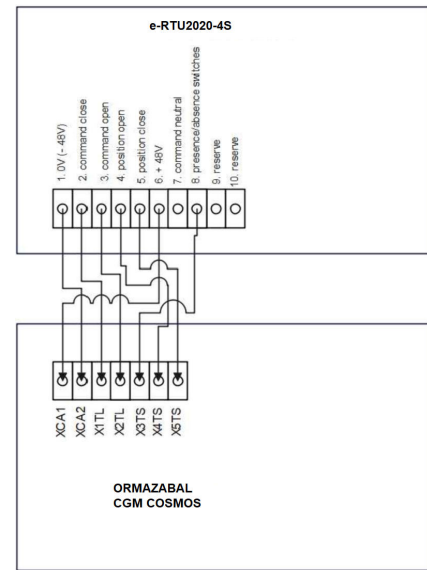

Schema de interconectare e-RTU2020-4S cu celule CGM Cosmos

	Contract No 15007	Executed	Date	I checked	Date
		Document type		Document status	
		Object		Name	
		PT48BR3			
		M	1:1	Date of dispatch	Letter
		Format	A3		