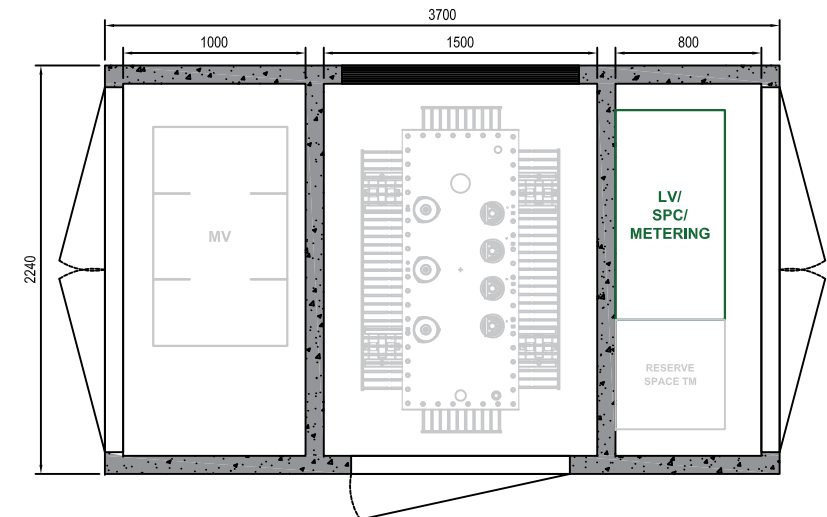

Schema de interconectare e-RTU2020-4S cu celule CGM Cosmos

	Contract No 15007	Executed	Date	I checked	Date
		Document type		Document status	
		Object		Name	
		PT48BR3			
		M	1:1	Date of dispatch	Letter
		Format	A3		