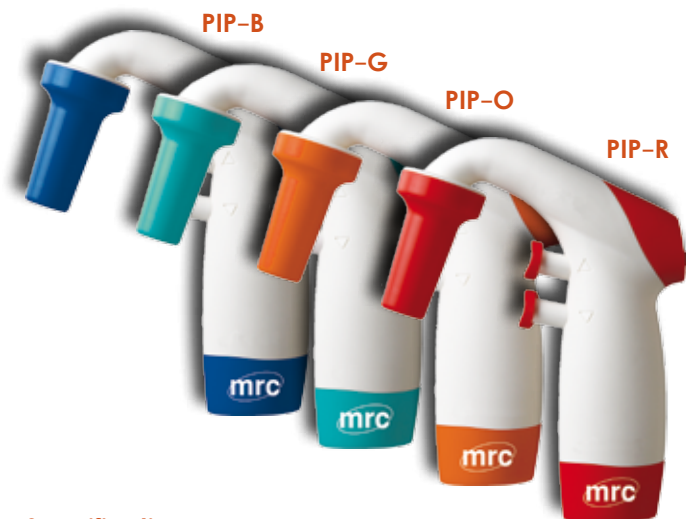

PIP-Series

PIP Series, Smart Pipette Controllers

Powerful yet quiet pump • Soft grip push buttons
• Double safety valve • Autoclavable Pipette cone.

- Can fill 25ml Pipette under 4 seconds.
- Safety valve and hydrophobic filters provide double protection against fluid penetration.
- 2 different speed modes – High & Low along with Gravity drain.
- The pump speed can also be fine-tuned by varying finger pressure on operating knobs for better control of speed.
- Cadmium free environment friendly NiMH batteries.
- Batteries can be changed very easily by the user.
- The intelligent charger prevents over charging & heating of batteries.
- Low battery indicator.
- The specially designed Desktop Stand enables the PipetteHelp to be charged while resting on it.
- The PipetteHelp can hold the serological Pipette while resting on Desktop Stand.

Ordering Information:

Model	Description
PIP-R	Red
PIP-B	Blue
PIP-O	Orange
PIP-G	Green

Accessories:

Model	Description
151-1-000001	Silicone Pipette adaptor with safety valve
151-1-000002	Pipette cone- autoclavable - Red
151-1-000003	Pipette cone- autoclavable - Blue
151-1-000004	Pipette cone- autoclavable - Orange
151-1-000005	Pipette cone- autoclavable - Green
151-1-000006	PTFE membrane Filter Set, 0.20 11m (5pes)
151-1-000007	PTFE membrane Filter Set, 0.45 11m (5pes)
151-1-000008	Battery charger
151-1-000009	Adaptor for charger plug
151-1-000010	NiMH battery (set of two batteries)
151-1-000011	Wall mounting stand
151-1-000012	Desktop stand

Specifications:

Power	2 x 1.2 V 11000 mAh NiMH batteries
Battery Service Life	Eight hours continuous use
Battery Charging time	2 - 3 hours to charge fully
Volumetric Range	Plastic or Glass Pipette from 0.1ml up to 200ml
Safety System	Replaceable hydrophobic 0.45 11m PTFE filter Safety check valve
Standard Accessory	Battery charger (UK plug) Desktop Stand Hydrophobic PTFE membrane filter 0.45 11m 1 Pc Hydrophobic PTFE membrane filter 0.20 11m 1 Pc Wall mounting stand with screw