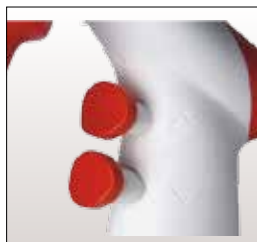

PIP-Series

PIP Series, Smart Pipette Controllers

Powerful yet quiet pump • Soft grip push buttons
• Double safety valve • Autoclavable Pipette cone.

- Can fill 25ml Pipette under 4 seconds.
- Safety valve and hydrophobic filters provide double protection against fluid penetration.
- 2 different speed modes – High & Low along with Gravity drain.
- The pump speed can also be fine-tuned by varying finger pressure on operating knobs for better control of speed.
- Cadmium free environment friendly NiMH batteries.
- Batteries can be changed very easily by the user.
- The intelligent charger prevents over charging & heating of batteries.
- Low battery indicator.
- The specially designed Desktop Stand enables the PipetteHelp to be charged while resting on it.
- The PipetteHelp can hold the serological Pipette while resting on Desktop Stand.

Ordering Information:

Model	Description
PIP-R	Red
PIP-B	Blue
PIP-O	Orange
PIP-G	Green

Accessories:

Model	Description
151-1-000001	Silicone Pipette adaptor with safety valve
151-1-000002	Pipette cone- autoclavable - Red
151-1-000003	Pipette cone- autoclavable - Blue
151-1-000004	Pipette cone- autoclavable - Orange
151-1-000005	Pipette cone- autoclavable - Green
151-1-000006	PTFE membrane Filter Set, 0.20 11m (5pes)
151-1-000007	PTFE membrane Filter Set, 0.45 11m (5pes)
151-1-000008	Battery charger
151-1-000009	Adaptor for charger plug
151-1-000010	NiMH battery (set of two batteries)
151-1-000011	Wall mounting stand
151-1-000012	Desktop stand

Specifications:

Power	2 x 1.2 V 11000 mAh NiMH batteries
Battery Service Life	Eight hours continuous use
Battery Charging time	2 - 3 hours to charge fully
Volumetric Range	Plastic or Glass Pipette from 0.1ml up to 200ml
Safety System	Replaceable hydrophobic 0.45 11m PTFE filter Safety check valve
Standard Accessory	Battery charger (UK plug) Desktop Stand Hydrophobic PTFE membrane filter 0.45 11m 1 Pc Hydrophobic PTFE membrane filter 0.20 11m 1 Pc Wall mounting stand with screw