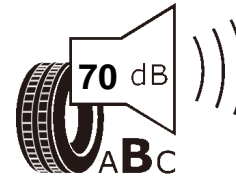

Product information sheet

Delegated Regulation (EU) 2020/740

Supplier name or trademark		GT RADIAL	
Commercial name or trade designation		WINTERPRO2	
Tyre type identifier	Tyre class	A3183	C1
Tyre size designation		195/65R15	
Speed category symbol		T	
Load-capacity index		91	
Fuel efficiency class		D	
Wet grip class		B	
External rolling noise class	External rolling noise value	B	70 dB
Tyre for use in severe snow conditions		YES	
Ice tyre		NO	
Load version		SL	
Date of start of production		15/17	
Date of end of production		-	
Supplier's address	Public Contact, Giti Tire Deutschland GmbH Hollerithallee 18a 30419 Hannover Germany		
Additional information	info in english		

WINTERPRO2

195/65R15

91T

ENERG

GT RADIAL

A3183

195/65R15 91 T

C1

2020/740