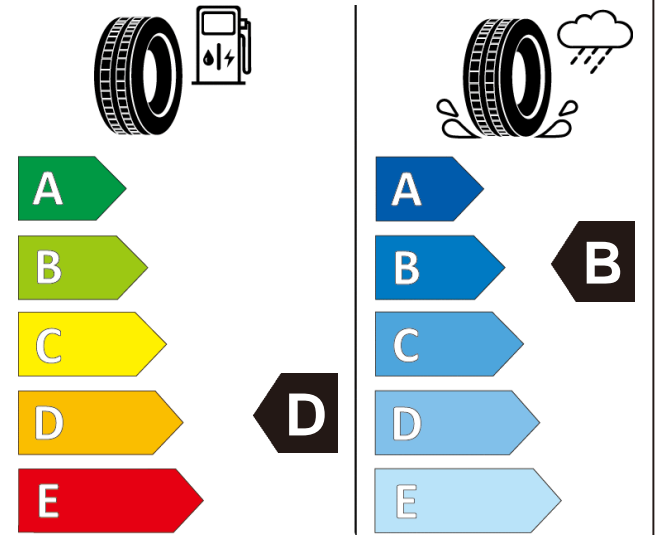

## Product information sheet

Delegated Regulation (EU) 2020/740

Supplier name or trademark		GT RADIAL	
Commercial name or trade designation		WINTERPRO2	
Tyre type identifier	Tyre class	A3183	C1
Tyre size designation		195/65R15	
Speed category symbol		T	
Load-capacity index		91	
Fuel efficiency class		D	
Wet grip class		B	
External rolling noise class	External rolling noise value	B	70 dB
Tyre for use in severe snow conditions		YES	
Ice tyre		NO	
Load version		SL	
Date of start of production		15/17	
Date of end of production		-	
Supplier's address	Public Contact, Giti Tire Deutschland GmbH Hollerithallee 18a 30419 Hannover Germany		
Additional information	info in english		

# ENERG

GT RADIAL

A3183

195/65R15 91 T

C1

2020/740