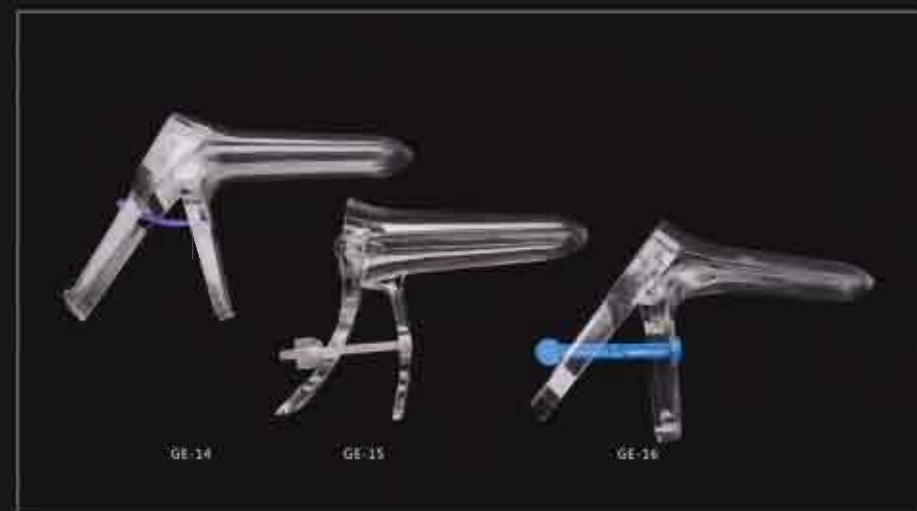

-Vaginal Speculum

CAT NO	DESCRIPTION
GE-14	Vaginal Speculum, Type A
GE-15	Vaginal Speculum, Type B
GE-16	Vaginal Speculum, Type C