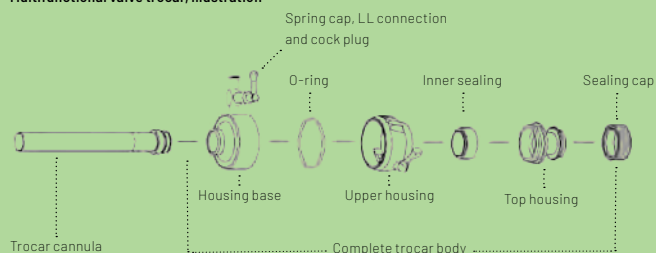

Trocar Bodies

Step 3

Silicone valve trocar, illustration

Multifunctional valve trocar, illustration

	Diameter	Body type		Color coding	Item no.
		Silicone valve	Multifunctional valve		
Trocar body, silicone valve, complete includes Trocar body 10-1115-200 and Silicone valve 10-1008-100 and Top housing 10-1115-400 and Sealing cap 10-1029	Ø 5.5 mm	•		●	10-1115BODY
Trocar body, multifunctional, complete includes Trocar body 10-1002-200 and O-ring 25x1,5 and Upper housing 10-1002-300 and Inner sealing 10-1031 and Top housing 10-1002-400 and Sealing cap 10-1029	Ø 5.5 mm		•	●	10-1002BODY
Trocar body, silicone valve, complete includes Trocar body 10-1116-200 and Silicone valve 10-1013-100 and Top housing 10-1116-400 and Sealing cap 10-1030	Ø 11 mm	•		●	10-1116BODY
Trocar body, multifunctional, complete includes Trocar body 10-1012-200 and O-ring 30x1,5 and Upper housing 10-1012-300 and Inner sealing 10-1032 and Top housing 10-1012-400 and Sealing cap 10-1030	Ø 11 mm		•	●	10-1012BODY
Trocar body, silicone valve, complete includes Trocar body 10-1117-200 and Silicone valve 10-1013-100 and Top housing 10-1117-400 and Sealing cap 10-1030-12,5	Ø 12.5 mm	•		●	10-1117BODY
Trocar body, multifunctional, complete includes Trocar body 10-1012-12,5-200 and O-ring 30x1,5 and Upper housing 10-1012-300 and Inner sealing 10-1032 and Top housing 10-1012-12,5-400 and Sealing cap 10-1030-12,5	Ø 12.5 mm		•	●	10-1012-12,5BODY