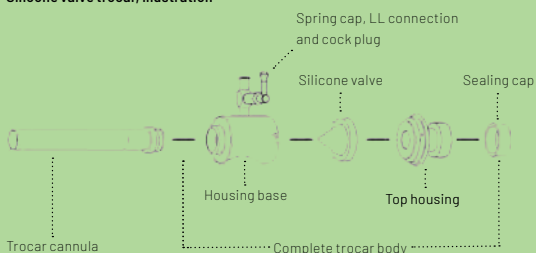

Trocar Bodies

Step 3

Silicone valve trocar, illustration

Multifunctional valve trocar, illustration

	Diameter	Body type		Color coding	Item no.
		Silicone valve	Multifunctional valve		
Trocar body, silicone valve, complete includes Trocar body 10-1115-200 and Silicone valve 10-1008-100 and Top housing 10-1115-400 and Sealing cap 10-1029	Ø 5.5 mm	•		●	10-1115BODY
Trocar body, multifunctional, complete includes Trocar body 10-1002-200 and O-ring 25x1,5 and Upper housing 10-1002-300 and Inner sealing 10-1031 and Top housing 10-1002-400 and Sealing cap 10-1029	Ø 5.5 mm		•	●	10-1002BODY
Trocar body, silicone valve, complete includes Trocar body 10-1116-200 and Silicone valve 10-1013-100 and Top housing 10-1116-400 and Sealing cap 10-1030	Ø 11 mm	•		●	10-1116BODY
Trocar body, multifunctional, complete includes Trocar body 10-1012-200 and O-ring 30x1,5 and Upper housing 10-1012-300 and Inner sealing 10-1032 and Top housing 10-1012-400 and Sealing cap 10-1030	Ø 11 mm		•	●	10-1012BODY
Trocar body, silicone valve, complete includes Trocar body 10-1117-200 and Silicone valve 10-1013-100 and Top housing 10-1117-400 and Sealing cap 10-1030-12,5	Ø 12.5 mm	•		●	10-1117BODY
Trocar body, multifunctional, complete includes Trocar body 10-1012-12,5-200 and O-ring 30x1,5 and Upper housing 10-1012-300 and Inner sealing 10-1032 and Top housing 10-1012-12,5-400 and Sealing cap 10-1030-12,5	Ø 12.5 mm		•	●	10-1012-12,5BODY