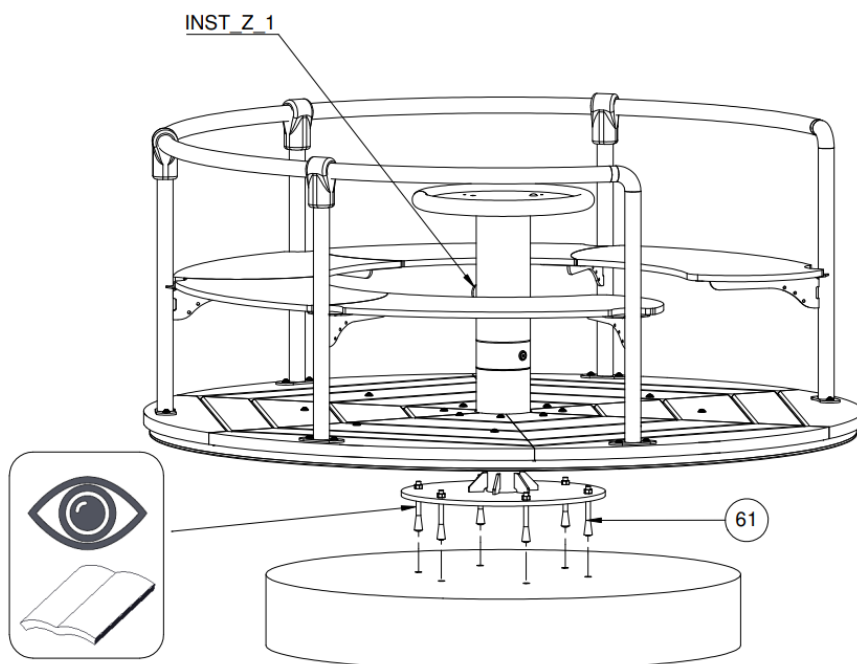

INFORMATION ABOUT THE PRODUCT

Dimensions:	160 x 160 cm
Safety zone:	550 x 550 cm
Safety zone area	24 m ²
Overall height	75 cm
Free fall height	75 cm
Amount of users	5
Product complies with EN 1176-1:2017	YES
Availability of spare parts	YES
Age range	3-12
Product requires using safe surface adjusted to downfall from the height of minimum 1 meter.	

Dimension	Safety zone dimension	Overall height	Free fall height	The product complies with EN 1176-1: 2017	Age range
160 x 160 cm	550 x 550 cm	75 cm	75 cm	Yes	3 - 12

INST Z 1

Dimension	Safety zone dimension	Overall height	Free fall height	The product complies with EN 1176-1: 2017	Age range
160 x 160 cm	550 x 550 cm	75 cm	75 cm	Yes	3 - 12

Dimension	Safety zone dimension	Overall height	Free fall height	The product complies with EN 1176-1: 2017	Age range
160 x 160 cm	550 x 550 cm	75 cm	75 cm	Yes	3 - 12