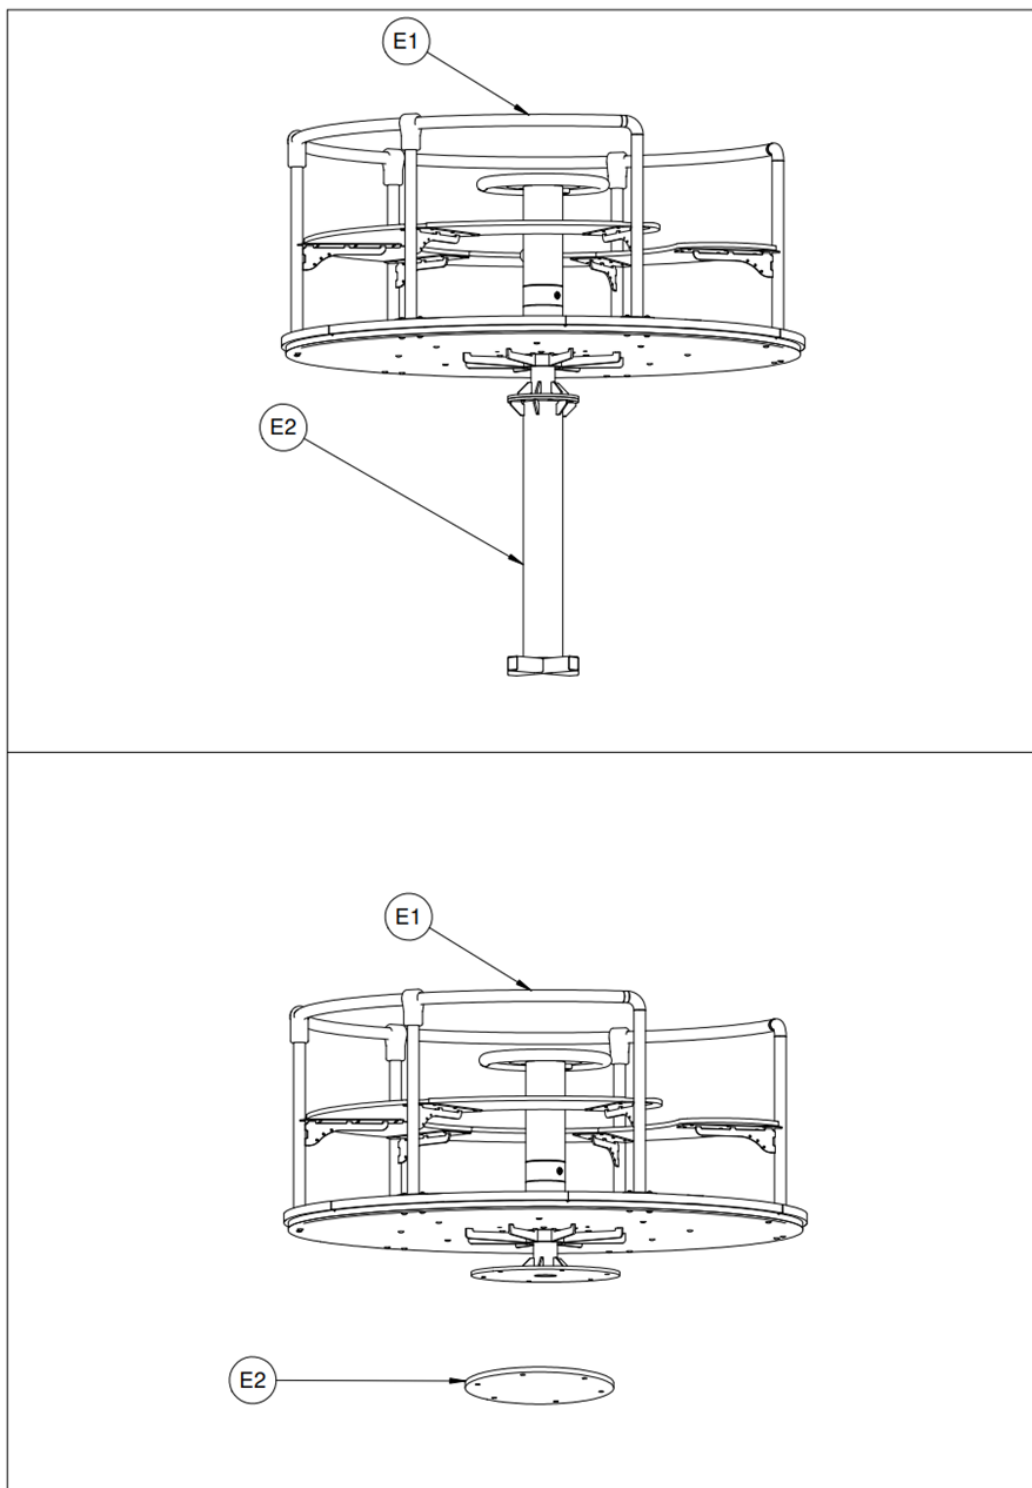

INFORMATION ABOUT THE PRODUCT

Dimensions:	160 x 160 cm
Safety zone:	550 x 550 cm
Safety zone area	24 m ²
Overall height	75 cm
Free fall height	75 cm
Amount of users	5
Product complies with EN 1176-1:2017	YES
Availability of spare parts	YES
Age range	3-12
Product requires using safe surface adjusted to downfall from the height of minimum 1 meter.	

Dimension	Safety zone dimension	Overall height	Free fall height	The product complies with EN 1176-1: 2017	Age range
160 x 160 cm	550 x 550 cm	75 cm	75 cm	Yes	3 - 12

INST Z 1

Dimension	Safety zone dimension	Overall height	Free fall height	The product complies with EN 1176-1: 2017	Age range
160 x 160 cm	550 x 550 cm	75 cm	75 cm	Yes	3 - 12

Dimension	Safety zone dimension	Overall height	Free fall height	The product complies with EN 1176-1: 2017	Age range
160 x 160 cm	550 x 550 cm	75 cm	75 cm	Yes	3 - 12