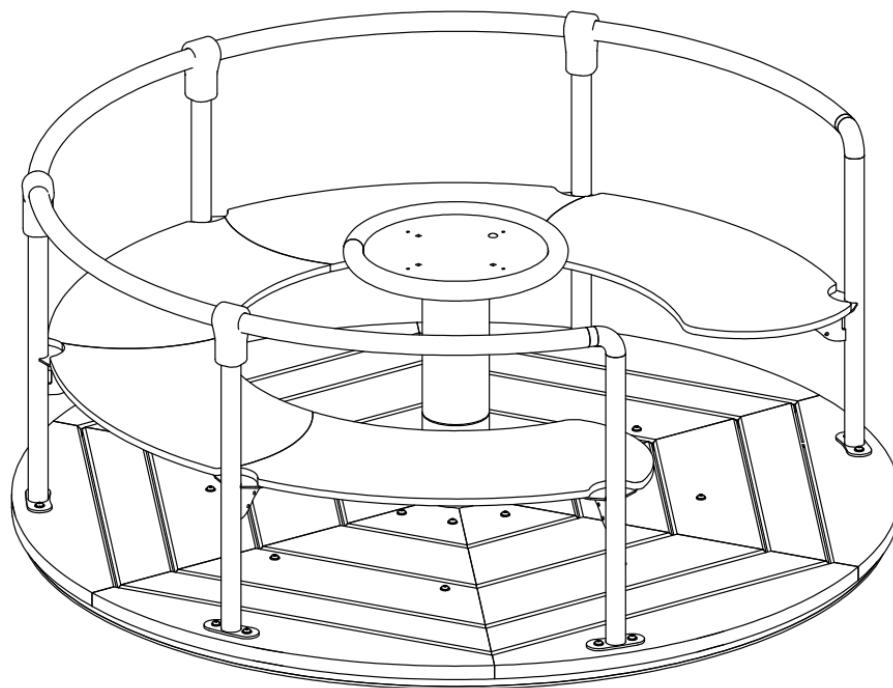

INFORMATION ABOUT THE PRODUCT

Dimensions:	160 x 160 cm
Safety zone:	550 x 550 cm
Safety zone area	24 m ²
Overall height	75 cm
Free fall height	75 cm
Amount of users	5
Product complies with EN 1176-1:2017	YES
Availability of spare parts	YES
Age range	3-12
Product requires using safe surface adjusted to downfall from the height of minimum 1 meter.	

Dimension	Safety zone dimension	Overall height	Free fall height	The product complies with EN 1176-1: 2017	Age range
160 x 160 cm	550 x 550 cm	75 cm	75 cm	Yes	3 - 12

INST Z 1

Dimension	Safety zone dimension	Overall height	Free fall height	The product complies with EN 1176-1: 2017	Age range
160 x 160 cm	550 x 550 cm	75 cm	75 cm	Yes	3 - 12

Dimension	Safety zone dimension	Overall height	Free fall height	The product complies with EN 1176-1: 2017	Age range
160 x 160 cm	550 x 550 cm	75 cm	75 cm	Yes	3 - 12