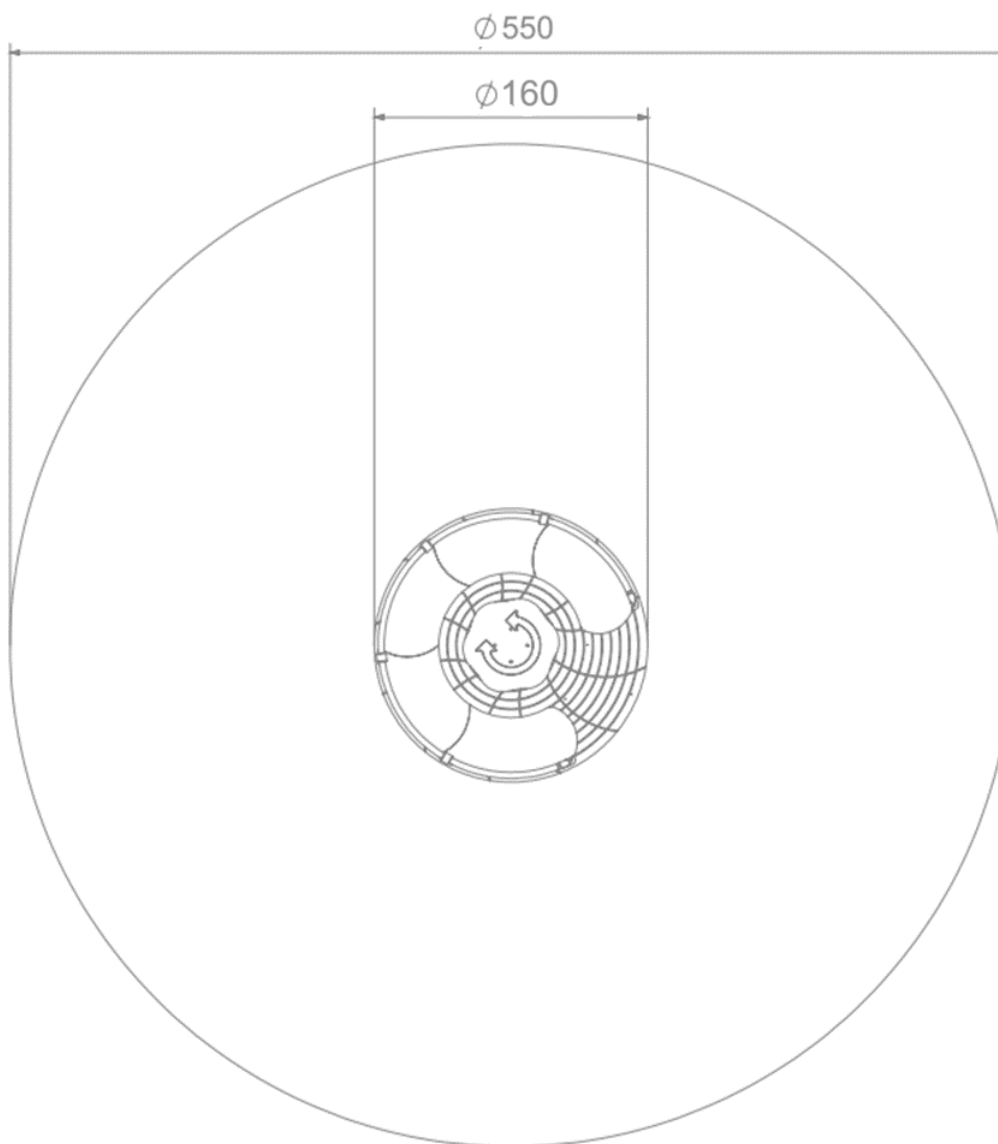

INFORMATION ABOUT THE PRODUCT

Dimensions:	160 x 160 cm
Safety zone:	550 x 550 cm
Safety zone area	24 m ²
Overall height	75 cm
Free fall height	75 cm
Amount of users	5
Product complies with EN 1176-1:2017	YES
Availability of spare parts	YES
Age range	3-12
Product requires using safe surface adjusted to downfall from the height of minimum 1 meter.	

Dimension	Safety zone dimension	Overall height	Free fall height	The product complies with EN 1176-1: 2017	Age range
160 x 160 cm	550 x 550 cm	75 cm	75 cm	Yes	3 - 12

INST Z 1

Dimension	Safety zone dimension	Overall height	Free fall height	The product complies with EN 1176-1: 2017	Age range
160 x 160 cm	550 x 550 cm	75 cm	75 cm	Yes	3 - 12

Dimension	Safety zone dimension	Overall height	Free fall height	The product complies with EN 1176-1: 2017	Age range
160 x 160 cm	550 x 550 cm	75 cm	75 cm	Yes	3 - 12