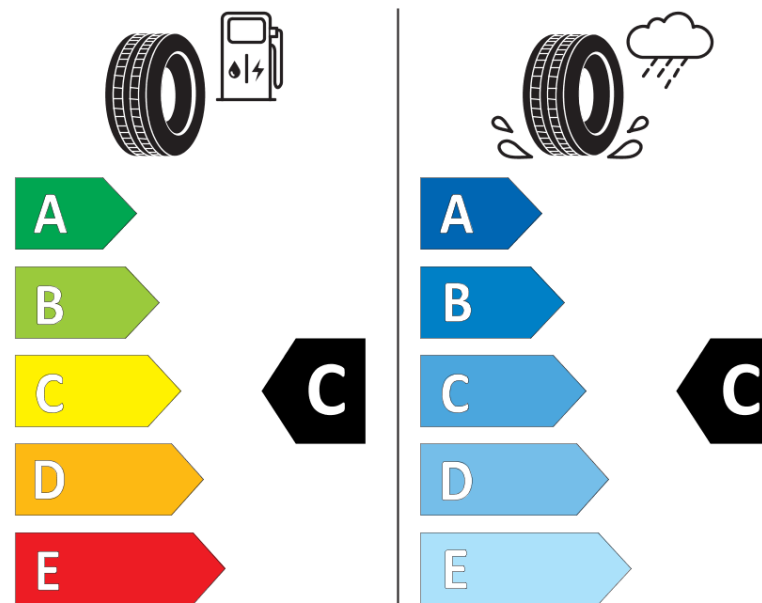

RIKEN

963096

225/75R16C 118/116 R

C2