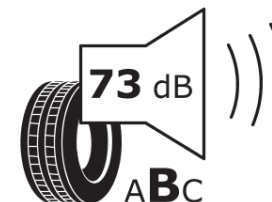

RIKEN

963096

225/75R16C 118/116 R

C2