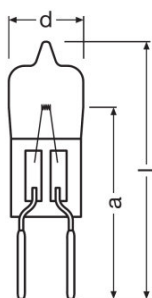

### Dimensions & weight

Diameter	9 mm
Length	31.0 mm
Light center length (LCL)	19.4 mm <sup>1)</sup>
Filament length	2.30 mm
Illuminated field	2.3*0.8 mm <sup>2</sup>
Filament diameter	0.8 mm

<sup>1)</sup> ±0.3 mm