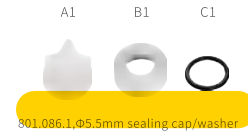

801.086.1, Φ5.5mm sealing cap/washer