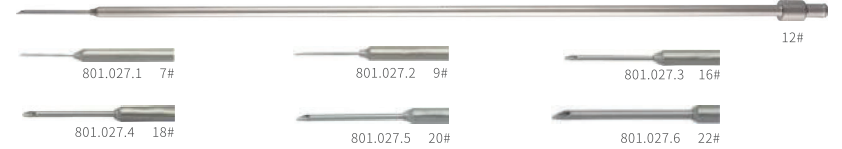

Aspiration needle

801.027 Φ5 × 330mm

801.027.1 7#

801.027.2 9#

801.027.3 16#

801.027.4 18#

801.027.5 20#

801.027.6 22#

Bile duck Knife