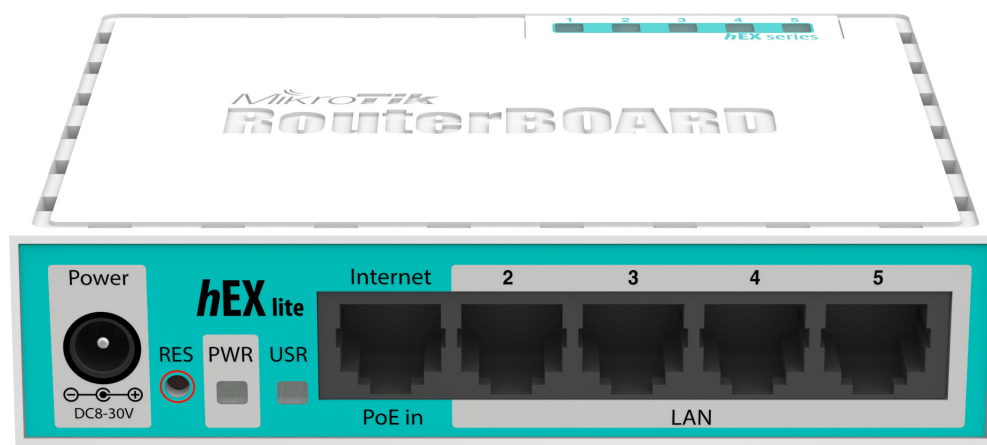

hEX lite

The hEX lite is a small five port ethernet router in a nice plastic case.

Not only this is an attractive looking tiny SOHO unit, its price is lower than the RouterOS license alone - there simply is no choice when it comes to managing your wired home network, the hEX lite has it all.

It's probably the most affordable MPLS capable router on the market! No more compromise between price and features - hEX lite has both. With its compact design and clean looks, it will fit perfectly into any SOHO environment.

Specifications

Product code	RB750r2
CPU nominal frequency	850 MHz
CPU core count	1
Size of RAM	64 MB
10/100 Ethernet ports	5
PoE in	Yes
Supported input voltage	6V - 30V
Dimensions	113 x 89 x 28mm
License level	4
Operating System	RouterOS
CPU	QCA9533
Max Power consumption	2W
Suggested price	\$39.95