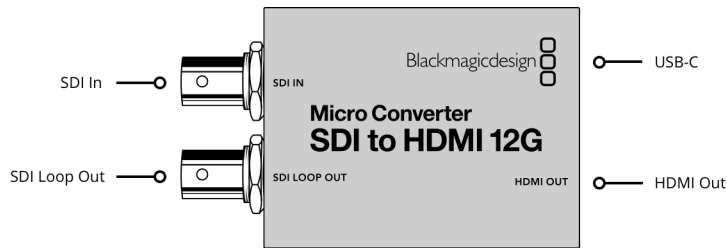

Micro Converter SDI to HDMI 12G

The world's smallest 12G-SDI to HDMI broadcast quality converter! Blackmagic Micro Converter SDI to HDMI 12G is a miniaturized broadcast quality video converter that's been specifically designed for professional monitoring. It includes a 33 point 3D LUT for color calibrating any monitor, projector or television. Micro Converters feature full size HDMI and professional 12G-SDI connections for working with all NTSC, PAL, 720p, 1080p, 1080PsF, 1080i and 2160p rates, including 4K DCI at 24/47.95/48. You can power it over USB from a television or a mobile phone charger!

SDI Rates

270Mb, 1.5G, 3G, 6G, 12G.

Multi Rate Support

Auto detection of SD, HD, 2K, Ultra HD and 4K.

Updates, Configurations and Power

USB Type-C.

Standards

SD Video Standards