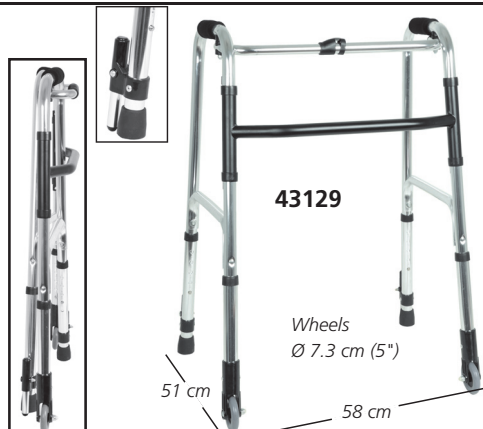

## ROLLATORS

Wheels  
Ø 10 cm (4")

CE  
Foldable

- **27721 ROLLATOR**  
Size 54x57 cm with adjustable height 52-87 cm.  
Weight: 8 kg - Load: 100 kg.

- **43132 ROLLATOR WITH SEAT**  
Blue painted steel adjustable height 79-93 cm frame with padded seat.  
Size: 52x49 cm. Weight 6.4 kg - Load: 100 kg.

## WALKING FRAME

- **27722 WALKING FRAME**  
Made of lightweight aluminium tubing, non-slip end and padded handgrips. Size 47x60 cm foldable with adjustable height 78-96 cm.  
Weight: 2.4 kg - Load: 100 kg.
- **27794 RUBBER TIP Ø 28 mm** - grey for 27722-3 - bag of 5 pcs.

## WALKING FRAMES WITH WHEELS

- **27723 WALKING FRAME - 2 WHEELS**  
Made of lightweight aluminium tubing, with padded hand grips, 2 non-slip ends and 2 with wheels.  
Size 51x64 cm, foldable with adjustable height 79-97 cm.  
Weight: 3 kg - Load: 100 kg.
- **27794 RUBBER TIP Ø 28 mm** - grey for 27722-3 - bag of 5 pcs.

- **43129 WALKING FRAME - 2 INTERNAL WHEELS**  
Made of lightweight aluminium tubing with padded hand grips, 2 non-slip ends and 2 with wheels. Foldable.  
Size 51x58 cm  
Adjustable height 80-90 cm.  
Weight: 2.5 kg - Load: 100 kg.