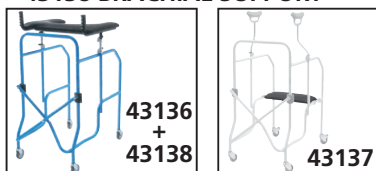

Seat height: 50 cm

ROTATING SEAT CUSHION

- **43040 ROTATING SEAT CUSHION**
  Cushion to assist to turn easily in a car, from the bed or on the chair.
  Size: Ø 40 cm