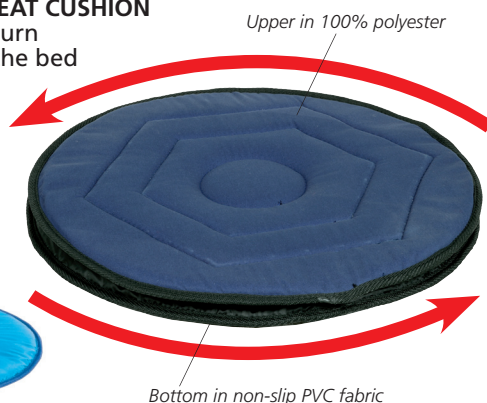

Bottom in non-slip PVC fabric