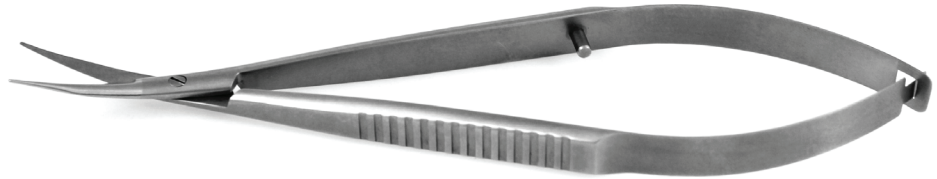

SCISSORS

OS 069

WESTCOTT STITCH SCISSORS
CURVED, STAINLESS

Overall length 114 mm, 4.5 inches

- 20.5 mm blades
- Sharp pointed tips
- Mat finish
- Flat handle

OS 072

WESTCOTT STITCH SCISSORS
CURVED, STAINLESS

Overall length 120 mm, 4.7 inches

- 16 mm blades
- Sharp pointed tips
- Mat finish
- Flat handle

OS 072.01

WESTCOTT TENOTOMY SCISSORS
CURVED, STAINLESS

Overall length 120 mm, 4.7 inches

- 16 mm blades
- Blunt tips
- Mat finish
- Flat handle

OS 073

WESTCOTT STITCH SCISSORS
CURVED, STAINLESS

Overall length 120 mm, 4.7 inches

- 21 mm blades
- Sharp pointed tips
- Mat finish
- Flat handle

OS 320

WESTCOTT TENOTOMY SCISSORS
CURVED, STAINLESS

Overall length 117 mm, 4.6 inches

- 13 mm blades
- Blunt tips
- Mat finish
- Flat handle