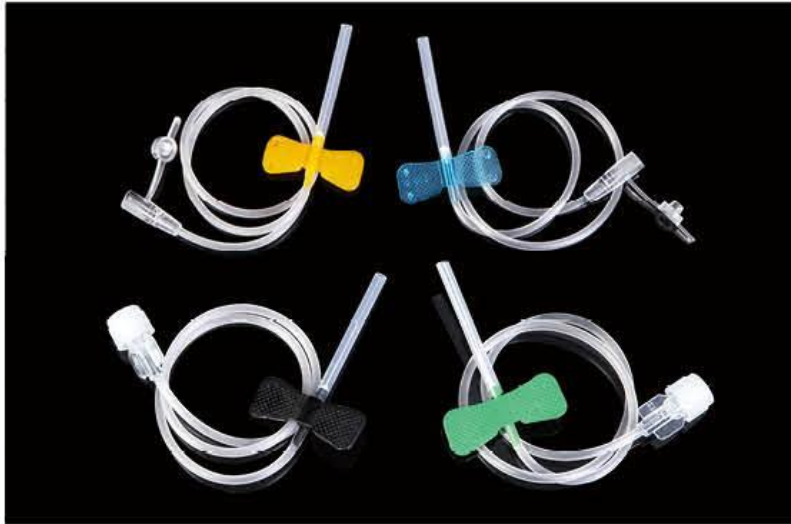

Venous Blood Collection Needle

Flashback Needle

No.	Color	Gauge	Needle Length	Package
CY-113	Green	21G	1" or 1 1/2"	100pcs/box, 5000pcs/ctn, 48.5*27*48.5cm
CY-114	Black	22G	1" or 1 1/2"	100pcs/box, 5000pcs/ctn, 48.5*27*48.5cm
CY-115	Blue	23G	1" or 1 1/2"	100pcs/box, 5000pcs/ctn, 48.5*27*48.5cm

Pen Type Needles

No.	Color	Gauge	Needle Length	Package
CY-116	Pink	18G	1" or 1 1/2"	100pcs/box, 5000pcs/ctn, 44*24*44cm
CY-117	Yellow	20G	1" or 1 1/2"	100pcs/box, 5000pcs/ctn, 44*24*44cm
CY-118	Green	21G	1" or 1 1/2"	100pcs/box, 5000pcs/ctn, 44*24*44cm
CY-119	Black	22G	1" or 1 1/2"	100pcs/box, 5000pcs/ctn, 44*24*44cm
CY-120	Blue	23G	1" or 1 1/2"	100pcs/box, 5000pcs/ctn, 44*24*44cm

Scalp Vein Set: luer lock or luer slip

No.	Color	Gauge	Needle Length	Tube Length	Package
CY-122	Yellow	20G	3/4"or 1"	18cm or 30cm	1pc/PE bag,100pcs/bag, 5000pcs/ctn, 60*42*42cm
CY-123	Green	21G	3/4"or 1"	18cm or 30cm	1pc/PE bag,100pcs/bag, 5000pcs/ctn, 60*42*42cm
CY-124	Black	22G	3/4"or 1"	18cm or 30cm	1pc/PE bag,100pcs/bag, 5000pcs/ctn, 60*42*42cm
CY-125	Blue	23G	3/4"or 1"	18cm or 30cm	1pc/PE bag,100pcs/bag, 5000pcs/ctn, 60*42*42cm
CY-126	Orange	25G	3/4"or 1"	18cm or 30cm	1pc/PE bag,100pcs/bag, 5000pcs/ctn, 60*42*42cm
CY-A	Needle Holders	Normal Type			200pcs/bag, 5000pcs/ctn, 66*41*36cm
CY-B	Needle Holders	Quick Release			100pcs/bag,1000pcs/ctn, 51*35*26cm
CY-C	Luer Adapter	Transparent Color			50000pcs/ctn, 57*44*35cm
CY-D	Luer Adapter	Green Color			50000pcs/ctn, 57*44*35cm
CY-E	Luer Adapter	White Color			50000pcs/ctn, 57*44*35cm