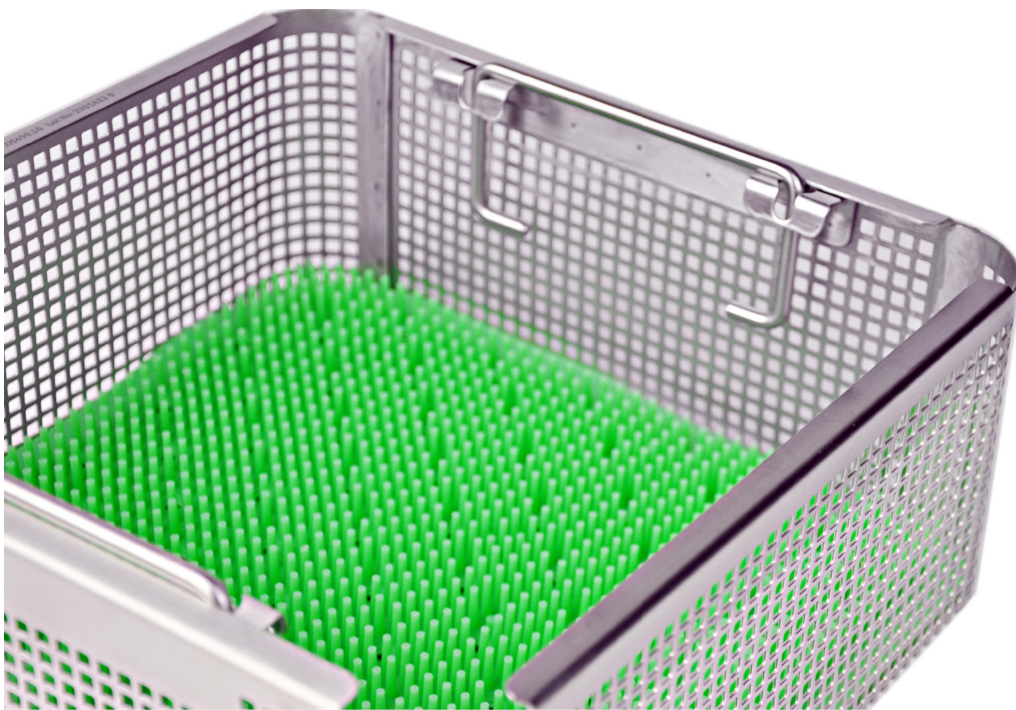

Endoscopy Containers

Implant Containers

Paper Label With Indicator

Silicon Mats

Perforated Sheet Baskets
Half Size

PERFORATED SHEET BASKET

Size (mm)	
245X250X30	SS490.03
245X250X50	SS490.05
245X250X70	SS490.07
245X250X100	SS490.10

PERFORATED SHEET BASKET WITH LID

Size (mm)	
245X250X30	SS491.03
245X250X50	SS491.05
245X250X70	SS491.07
245X250X100	SS491.10

Perforated Sheet Baskets
Middle Size

PERFORATED SHEET BASKET

Size (mm)	
405X250X30	SS390.03
405X250X50	SS390.05
405X250X70	SS390.07
405X250X100	SS390.10