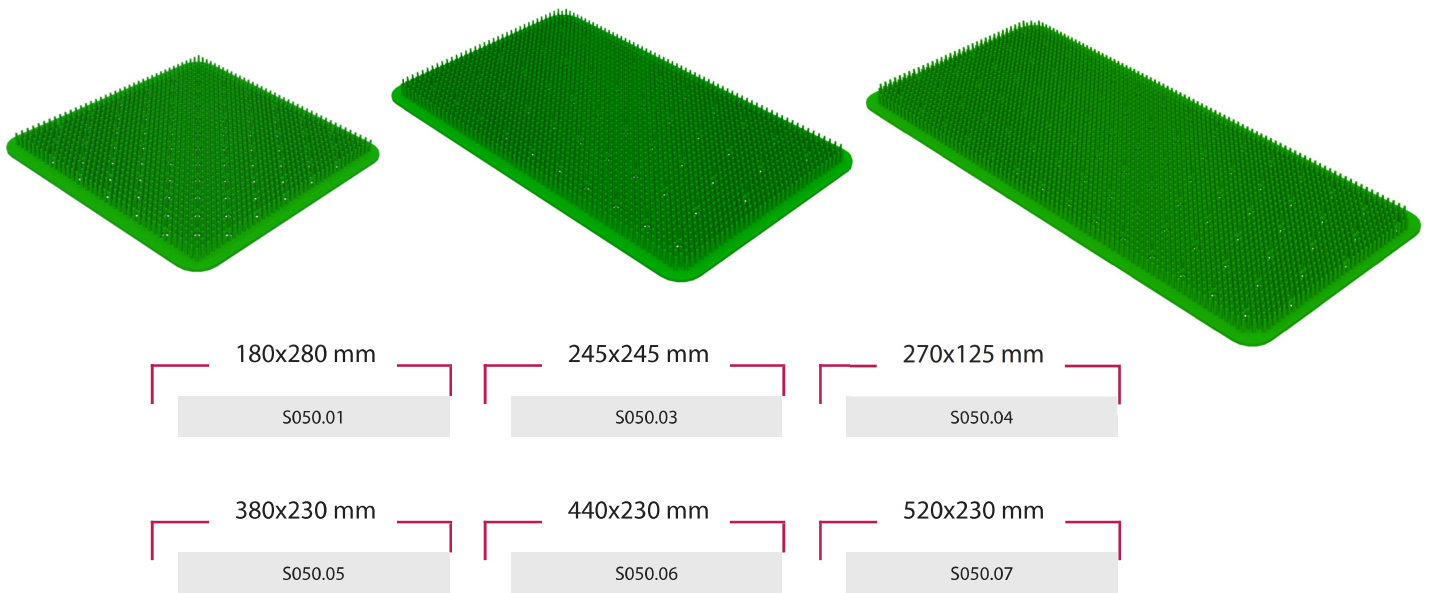

Endoscopy Containers

Implant Containers

Paper Label With Indicator

Silicon Mats

Perforated Sheet Baskets
Half Size

PERFORATED SHEET BASKET

Size (mm)	
245X250X30	SS490.03
245X250X50	SS490.05
245X250X70	SS490.07
245X250X100	SS490.10

PERFORATED SHEET BASKET WITH LID

Size (mm)	
245X250X30	SS491.03
245X250X50	SS491.05
245X250X70	SS491.07
245X250X100	SS491.10

Perforated Sheet Baskets
Middle Size

PERFORATED SHEET BASKET

Size (mm)	
405X250X30	SS390.03
405X250X50	SS390.05
405X250X70	SS390.07
405X250X100	SS390.10