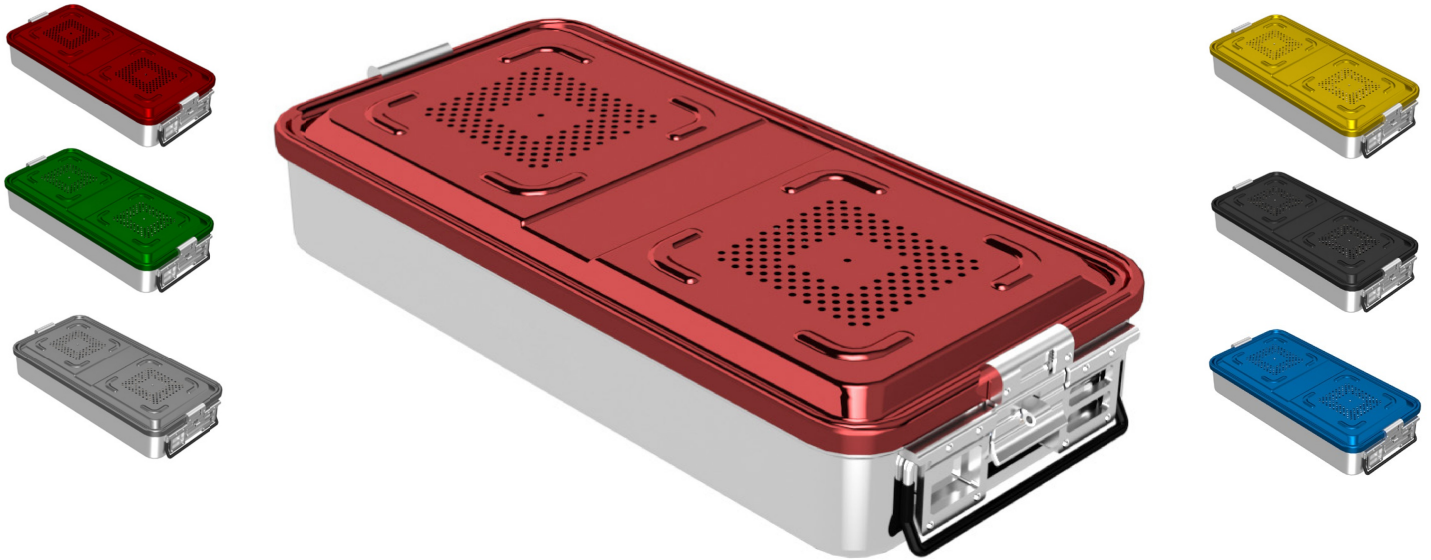

Basic Model Full Size Containers

outside dimensions / mm	580x280x100		580x280x135		580x280x150		580x280x200		580x280x260	
	Bottom Non-Perforated	Bottom Perforated	Bottom Non-Perforated	Bottom Perforated	Bottom Non-Perforated	Bottom Perforated	Bottom Non-Perforated	Bottom Perforated	Bottom Non-Perforated	Bottom Perforated
	S110.10	S111.10	S110.13	S111.13	S110.15	S111.15	S110.20	S111.20	S110.26	S111.26
	S120.10	S121.10	S120.13	S121.13	S120.15	S121.15	S120.20	S121.20	S120.26	S121.26
	S130.10	S131.10	S130.13	S131.13	S130.15	S131.15	S130.20	S131.20	S130.26	S131.26
	S140.10	S141.10	S140.13	S141.13	S140.15	S141.15	S140.20	S141.20	S140.26	S141.26
	S150.10	S151.10	S150.13	S151.13	S150.15	S151.15	S150.20	S151.20	S150.26	S151.26
	S160.10	S161.10	S160.13	S161.13	S160.15	S161.15	S160.20	S161.20	S160.26	S161.26