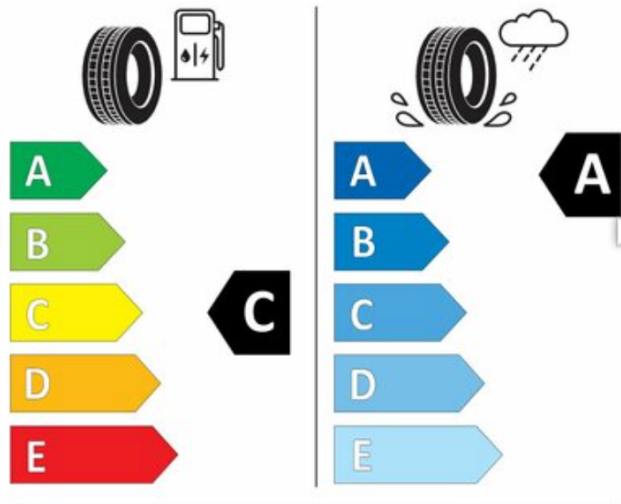

Pirelli Winter Carrier 235/65R16C 115/113R M+S 3PMSF

PIRELLI

43517

235/65 R16C 115/113 R

C2

Note: Same or available similar model will be provided at the time of production