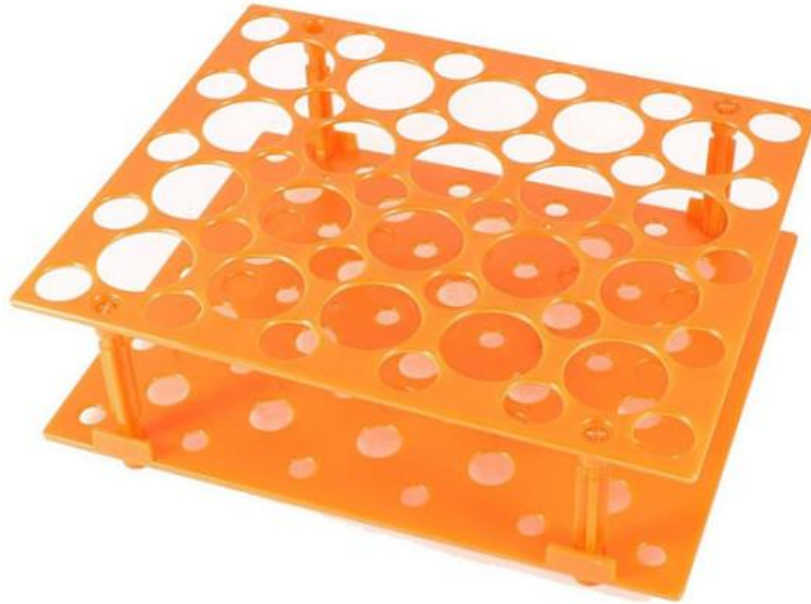

15ml&50ml Conical Tube Rack

Easy-to-assemble polypropylene racks snap together securely

Designed for stable use in water baths

Features alphanumeric grid reference aids for tube identification

Shipped flat wells for 15ml tubes measure 17mm Dia., wells for 50ml tubes measure 28mm Dia.

Cat. No.	Description	Qty/Case (pcs)
663401	Conical tube rack, hold 30pcs 15ml tube and 20pcs 50ml tube, Orange	50