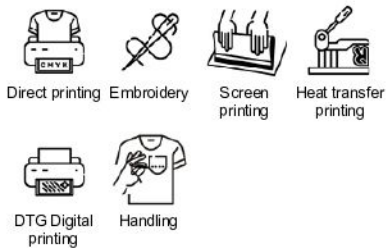

PRINTING TECHNIQUES AVAILABLE