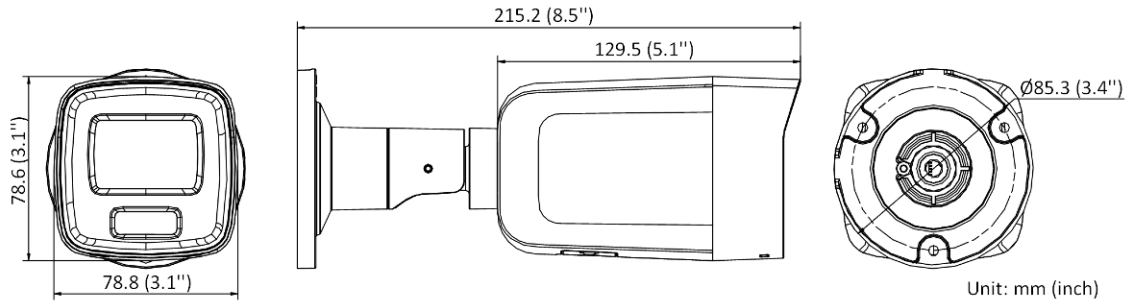

demands. Typical application scenarios include coastal areas about 2 kilometers (1.24 miles) away from coastlines, as well as areas affected by acid rain.
No specific protection	Hikvision products at this level are equipped for use in areas where no specific anti-corrosion protection is needed.

▪ **Dimension**

▪ **Accessory**

▪ **Optional**

DS-1276ZJ-SUS Corner Mount	DS-1275ZJ-SUS Vertical Pole Mount	DS-1280ZJ-S Junction Box