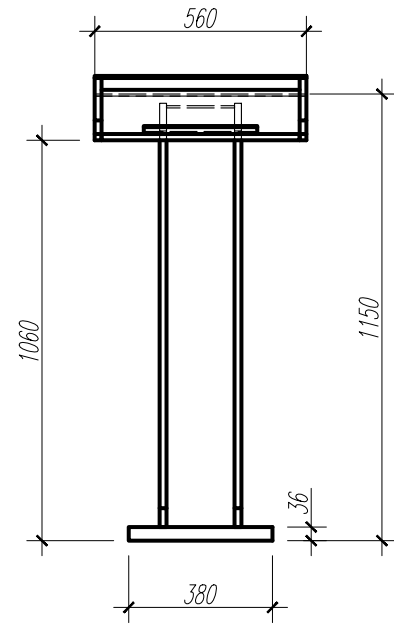

PAL-FAG  
TEAVA VOPSITA-40x20

Client: USMF  
TRIBUNA

Client: USMF  
MASA DE STUDII

30-buc.

PAL-FAG