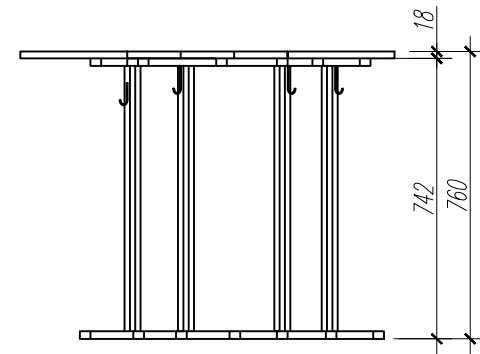

Client: USMF
MESE PENTRU PRELEGERI

3 seturi

PAL-FAG
TEAVA VOPSITA-40x20