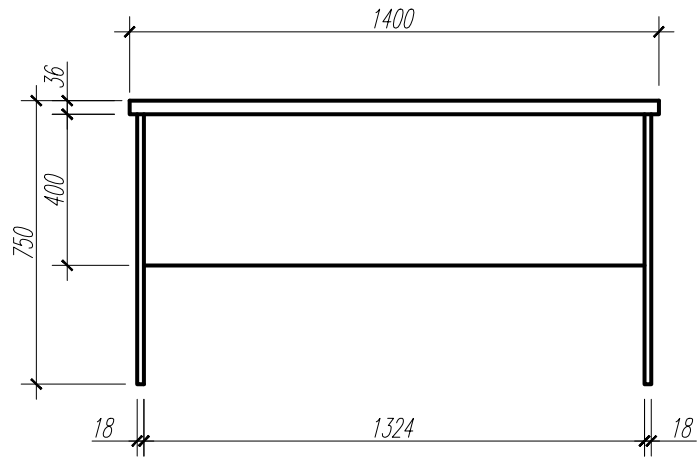

Client: USMF
MASA PROFESOR

2buc.