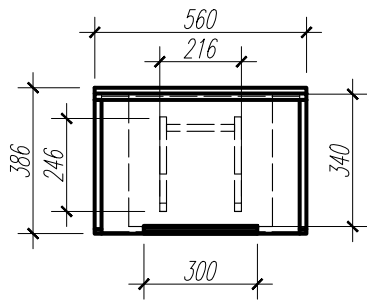

PAL-FAG  
TEAVA VOPSITA-40x20

Client: USMF  
TRIBUNA

Client: USMF  
MASA DE STUDII

30-buc.

PAL-FAG