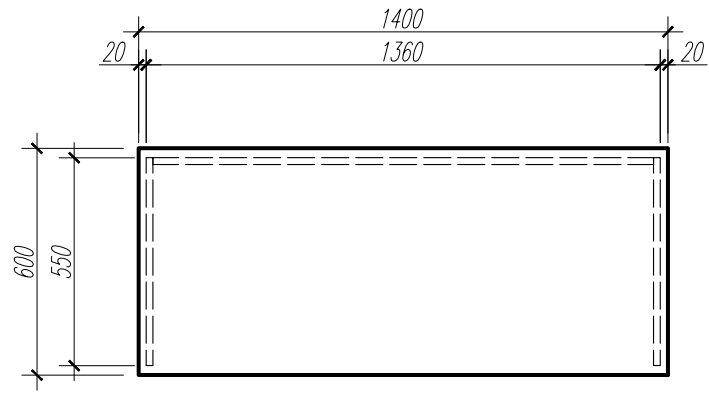

Client: USMF
MASA PROFESOR

2buc.