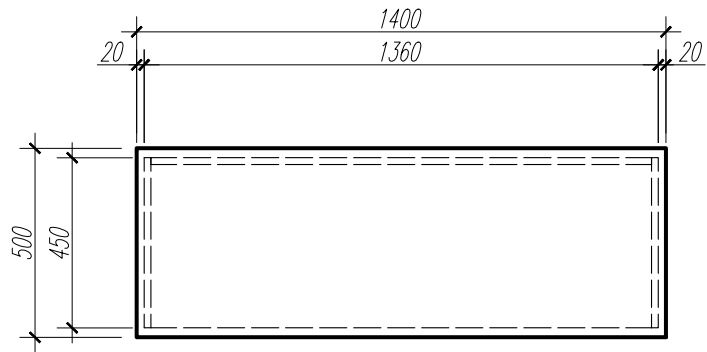

PAL-FAG  
TEAVA VOPSITA-40x20

Client: USMF  
TRIBUNA

Client: USMF  
MASA DE STUDII

30-buc.

PAL-FAG