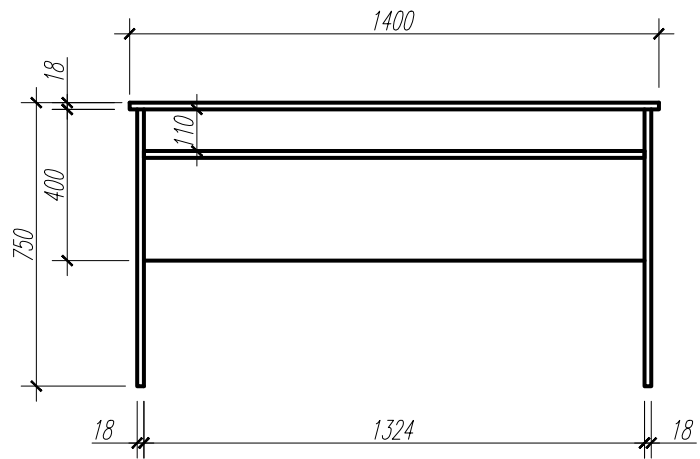

PAL-FAG  
TEAVA VOPSITA-40x20

Client: USMF  
TRIBUNA

Client: USMF  
MASA DE STUDII

30-buc.

PAL-FAG