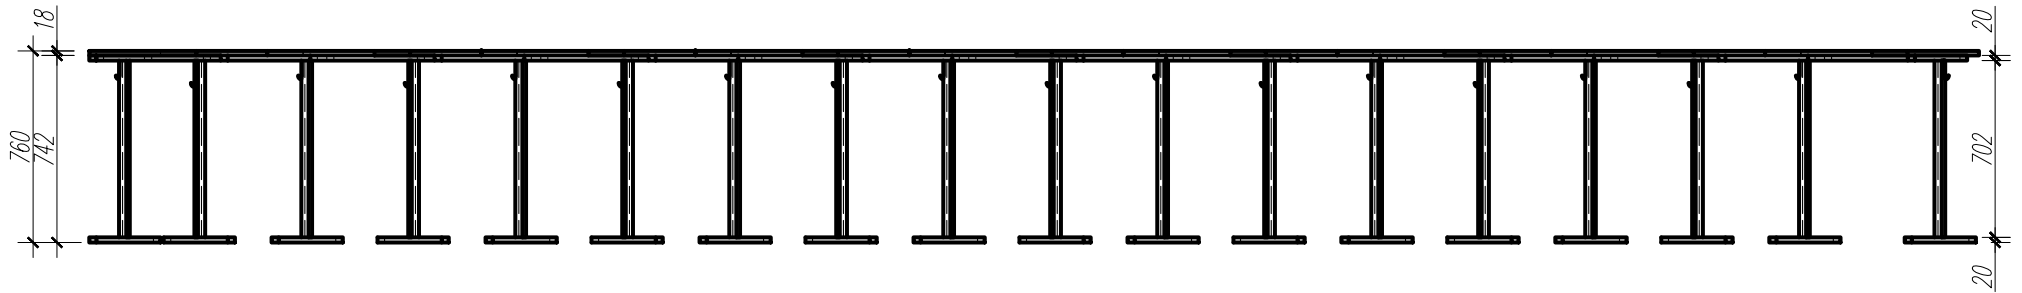

Client: USMF
MESE PENTRU PRELEGERI