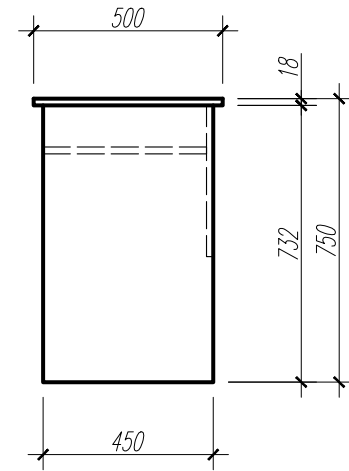

PAL-FAG  
TEAVA VOPSITA-40x20

Client: USMF  
TRIBUNA

Client: USMF  
MASA DE STUDII

30-buc.

PAL-FAG