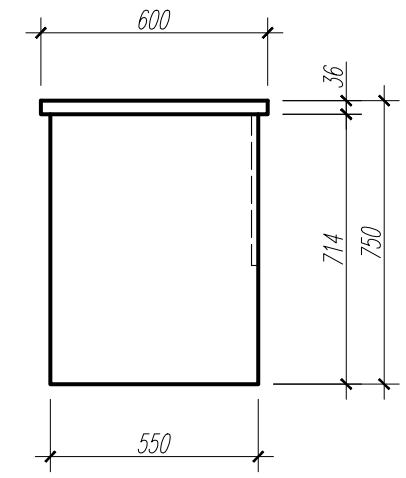

Client: USMF
MASA PROFESOR

2buc.