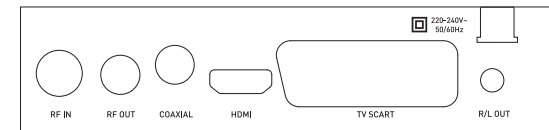

## H/W:

- \* HDMI output
- \* Cinch CVBS Video and L/R Audio
- \* TV SCART/RCA (optional)
- \* Digital coaxial audio
- \* Component output (optional)
- \* Adaptor (optional)
- \* USB 2.0
- \* Size: 138x90x35mm