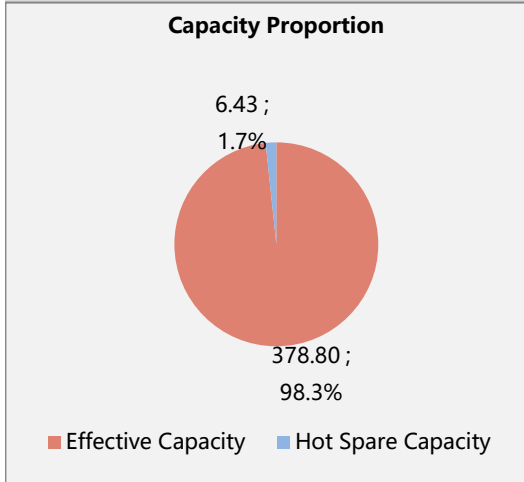

Configuration Summary

DRIVERS	NUM	MODEL	RAID	WORKLOAD	EFFECTIVE(TiB)	HOTSPARE(TiB)
SSD	33	7.68TB SSD(2.5)	RAID6	16KB R:70%	378.8	6.43

Effective Capacity	378.8
Hot Spare Capacity	6.43

Performance Summary

DRIVERS	NUM	MODEL	RAID	WORKLOAD	PERFORMANCE	LATENCY
SSD	33	7.68TB SSD(2.5)	RAID6	16KB R:70%	931796	1ms