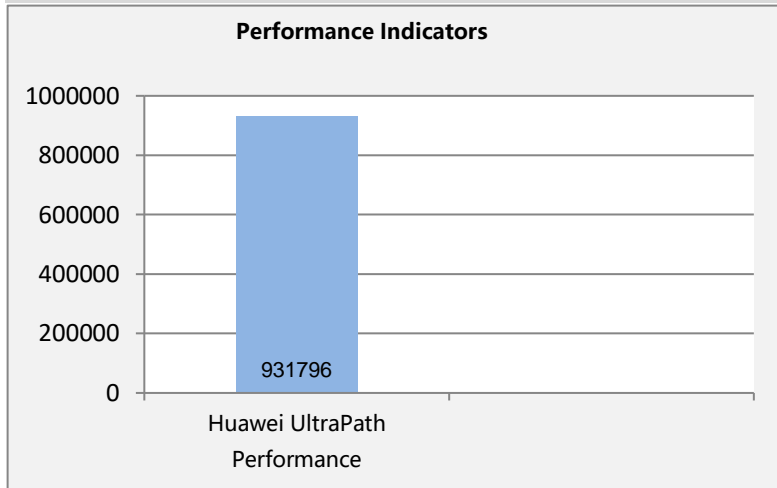

Configuration Summary

DRIVERS	NUM	MODEL	RAID	WORKLOAD	EFFECTIVE(TiB)	HOTSPARE(TiB)
SSD	33	7.68TB SSD(2.5)	RAID6	16KB R:70%	378.8	6.43

Effective Capacity	378.8
Hot Spare Capacity	6.43

Performance Summary

DRIVERS	NUM	MODEL	RAID	WORKLOAD	PERFORMANCE	LATENCY
SSD	33	7.68TB SSD(2.5)	RAID6	16KB R:70%	931796	1ms