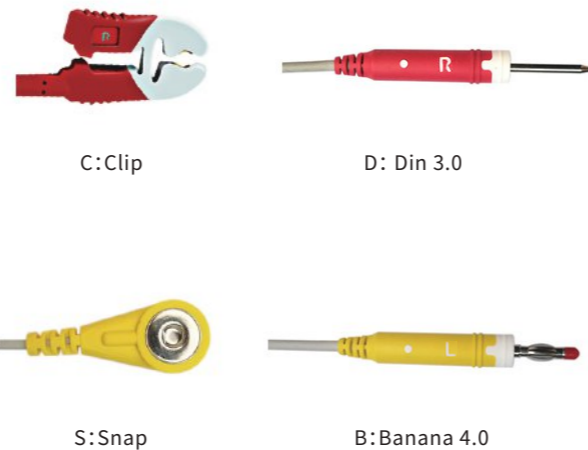

PATIENT SIDE