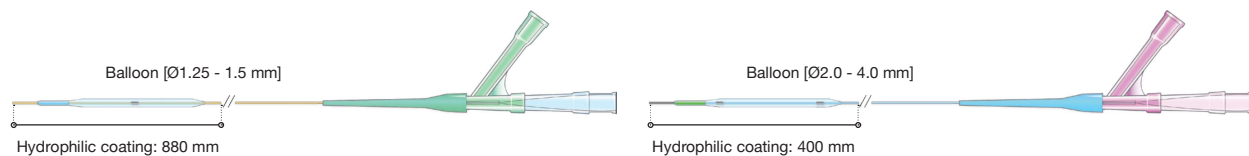

## Balloon Dilatation Catheter

Tercross<sup>®</sup> is a Percutaneous Transluminal Angioplasty (PTA) balloon dilatation catheter for peripheral indications.

The Tercross<sup>®</sup> is designed specifically to dilate stenosis of peripheral arteries, such as iliac, femoral, popliteal, infra-popliteal and renal artery other than cephalic, cervical and cardiac artery.

#### Outstanding crossability

- Lowest balloon crossing profile, hydrophilic coating, provides reliable crossability
- Extreme support, OTW<sup>™</sup>, seamless, polymer shaft offers enhanced pushability, adequate kink resistance and fast deflation times

#### Extensive pressure working range

- The balloon can be inflated up to a Rated Burst Pressure (RBP) of 20 atm (2026 kPa) for efficient and successful recanalization

#### Wide size mix

- A wide choice of balloon diameters ( $\varnothing$  1.25 - 4.0 mm) and lengths ( 20 - 200 mm) covers all clinical needs