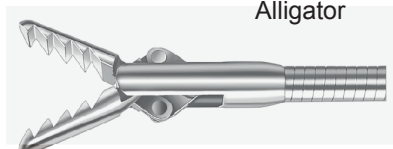

## Cysto-Urethroscope Forceps, w/400mm

Biopsy Oval Cup Sharp

Grasping forceps, interlocking teeth, concave, short, for stone street

Alligator

3-Prongs Retriever

Flexible	Semi Rigid	Ø Ch	Ø mm
42004008	42004008S	2,5	0,8
42004010	42004010S	3,0	1,0
42004012	42004012S	3,5	1,2
42004014	42004014S	4,0	1,4
42004016	42004016S	5,0	1,6
42004021	42004021S	6,0	2,1
42004023	42004023S	7,0	2,3
42004030	42004030S	9,0	3,0

Flexible	Semi Rigid	Ø Ch	Ø mm
42074012	42074012S	3,5	1,2
42074016	42074016S	5,0	1,6
42074023	42074023S	7,0	2,3

Flexible	Semi Rigid	Ø Ch	Ø mm
42044008	42044008S	2,5	0,8
42044010	42044010S	3,0	1,0
42044012	42044012S	3,5	1,2
42044014	42044014S	4,0	1,4
42044016	42044016S	5,0	1,6
42044023	42044023S	7,0	2,3
42044030	42044030S	9,0	3,0