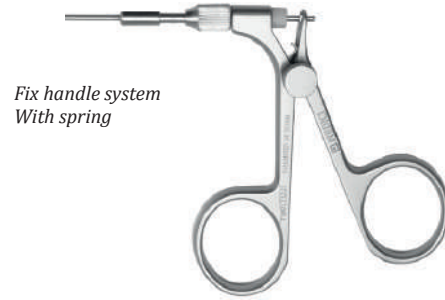

# Cystoscopy

## Cysto-Urethroscope Forceps, w/400mm

Biopsy Oval Cup Sharp

Grasping forceps, interlocking teeth, concave, short, for stone street

Alligator

3-Prongs Retriever

Flexible	Semi Rigid	Ø Ch	Ø mm
42004008	42004008S	2,5	0,8
42004010	42004010S	3,0	1,0
42004012	42004012S	3,5	1,2
42004014	42004014S	4,0	1,4
42004016	42004016S	5,0	1,6
42004021	42004021S	6,0	2,1
42004023	42004023S	7,0	2,3
42004030	42004030S	9,0	3,0