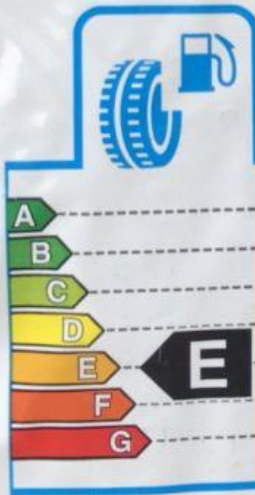

RIKEN

**215/60 R16
99H**

EXTRA LOAD

SNOW

Made in Europe

1222/2009 - C1