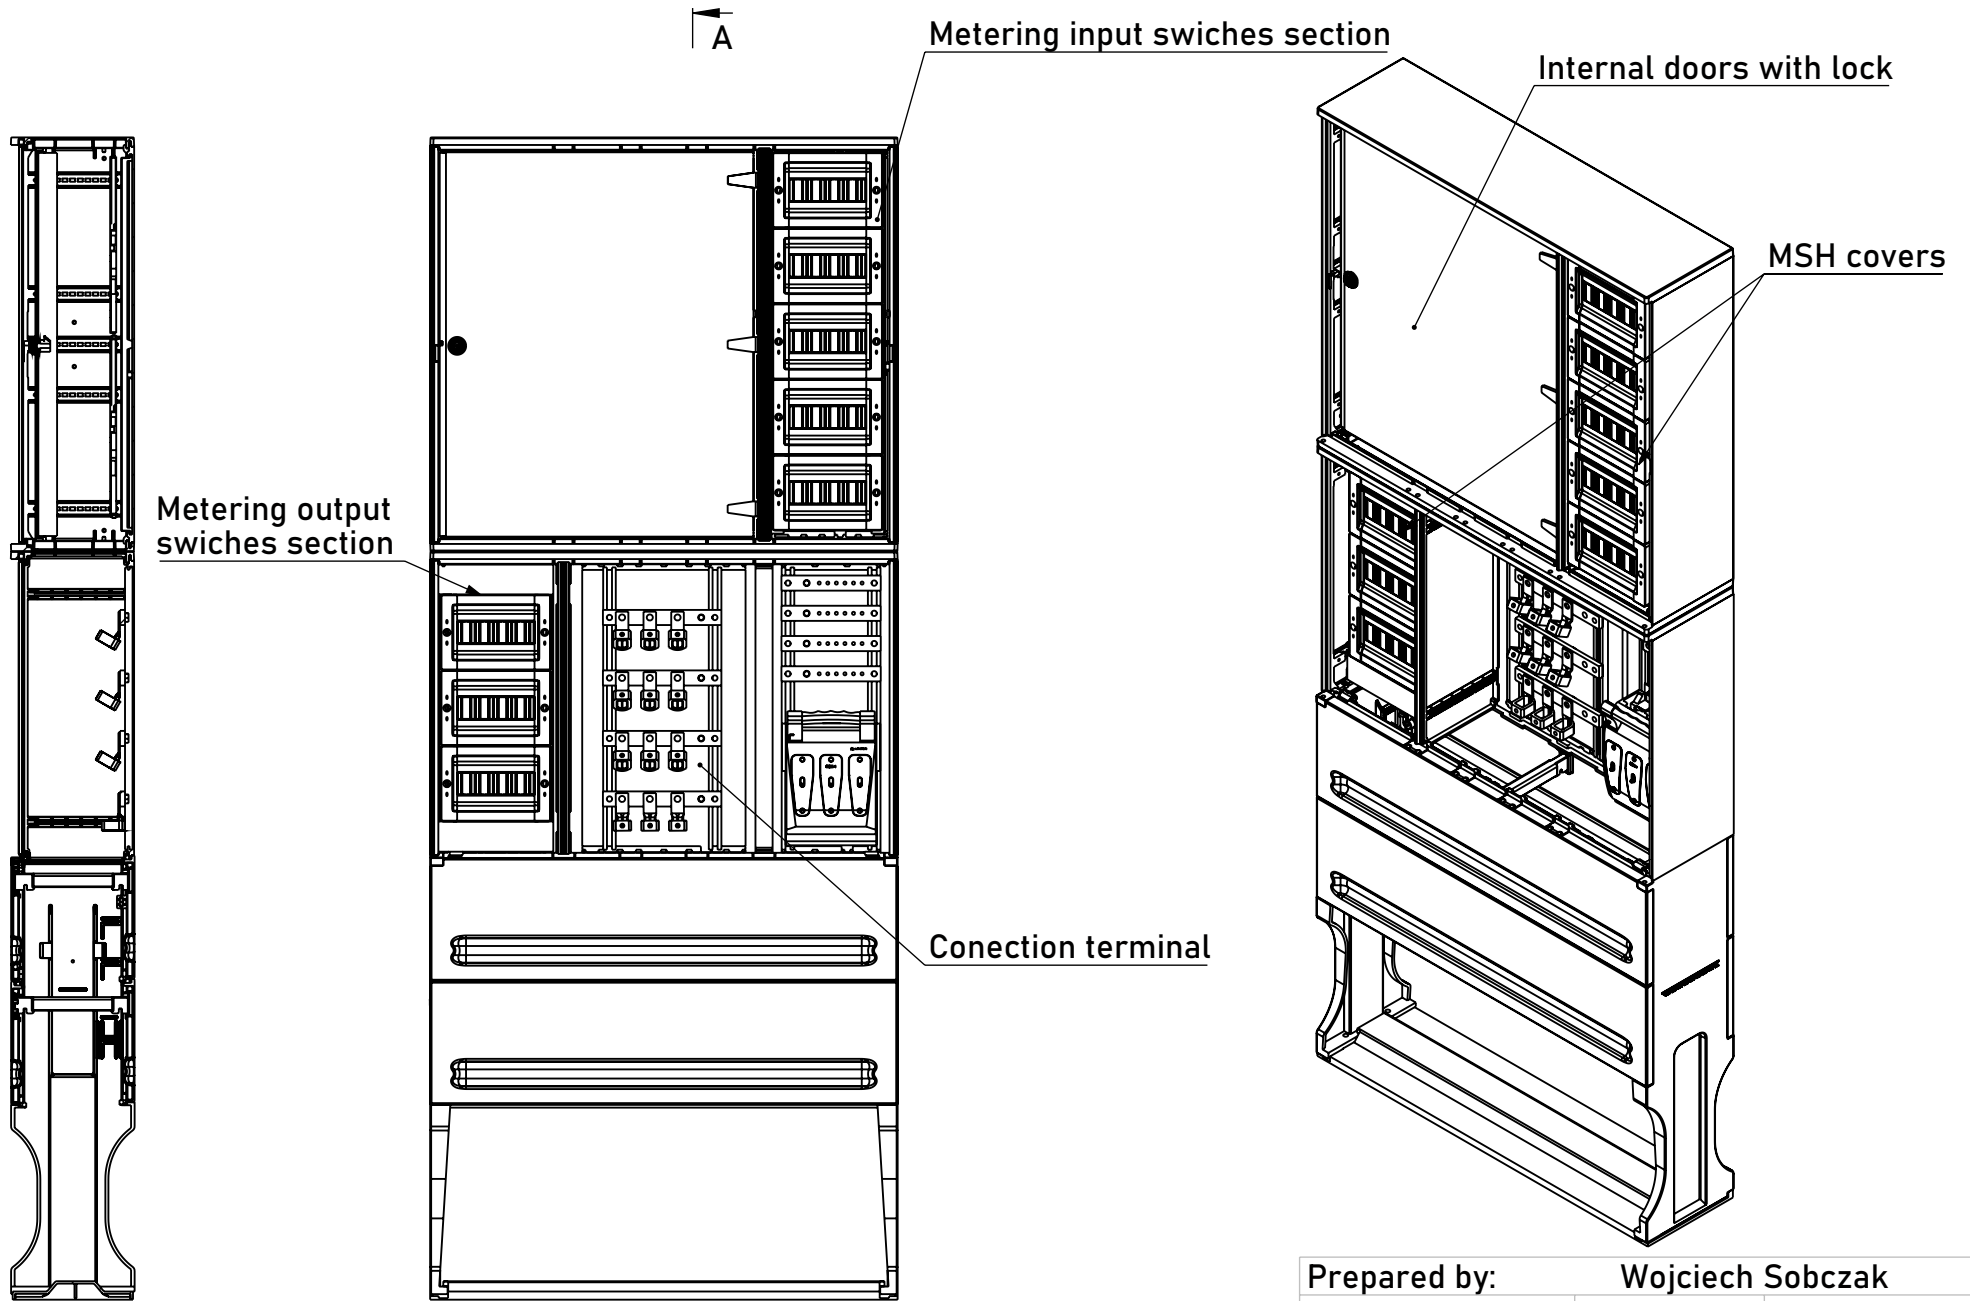

Prepared by:	Wojciech Sobczak				
Date:	22.01.2024	Scale:	1:15	Sheet:	1 of 3
Type:	OS				
IP:	IP44				
Size:	66/26x80+26/66x60				

SECTION A-A

Prepared by: Wojciech Sobczak
Date: 22.01.2024 Scale: 1:15 Sheet: 2 of 3
Type: OS
IP: IP44
Size: 66/26x80+26/66x60

6x 3P/1P Metering plates

Cable connections in/out
Phase Busbar 30x10, Cu

Cable connections in/out
PEN Busbar 30x10, Cu

DKP Profile

Phase busbar 30x5,Cu

PEN busbar 30x5,Cu

Box type fuse switch
disconnector RBK 1