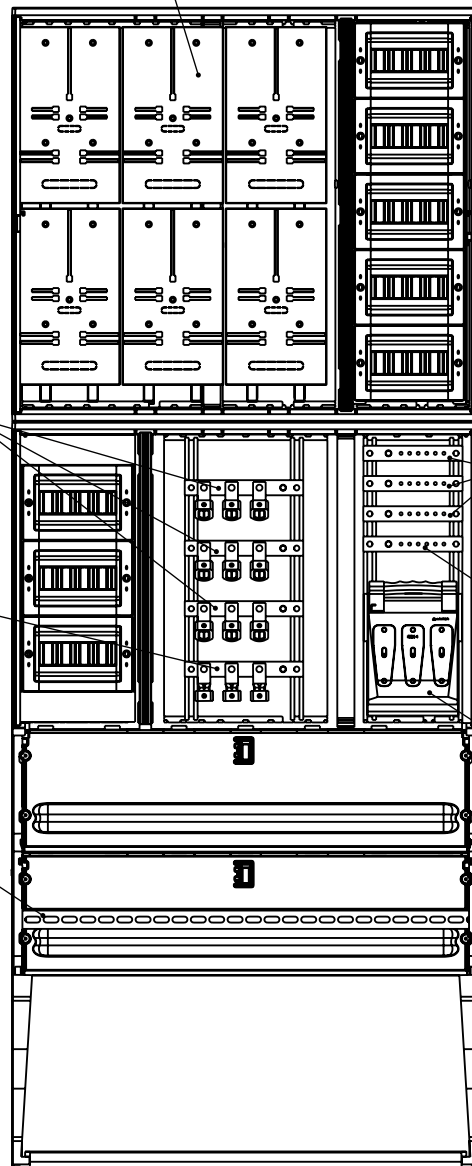

Prepared by:	Wojciech Sobczak				
Date:	22.01.2024	Scale:	1:15	Sheet:	1 of 3
Type:	OS				
IP:	IP44				
Size:	66/26x80+26/66x60				

SECTION A-A

Prepared by: Wojciech Sobczak
Date: 22.01.2024 Scale: 1:15 Sheet: 2 of 3
Type: OS
IP: IP44
Size: 66/26x80+26/66x60

6x 3P/1P Metering plates

Cable connections in/out
Phase Busbar 30x10, Cu

Cable connections in/out
PEN Busbar 30x10, Cu

DKP Profile

Phase busbar 30x5,Cu

PEN busbar 30x5,Cu

Box type fuse switch
disconnector RBK 1