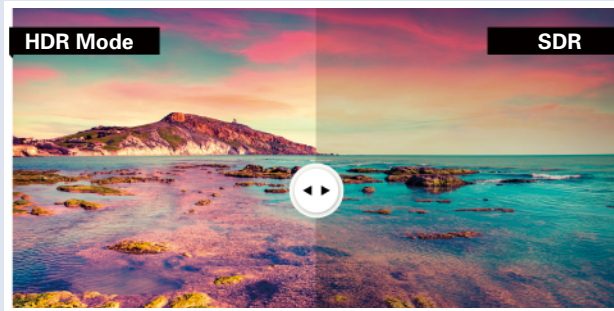

HDR mode visual enhancement

Through a combination of advanced algorithmic functions, the HDR Mode essentially transforms non-HDR content into HDR-like visuals via 3 different modes. By enhancing RGBCMY color for more vivid images (via improved saturation and range), increasing dynamic contrast for clarity and image sharpness, the HDR mode ensures you