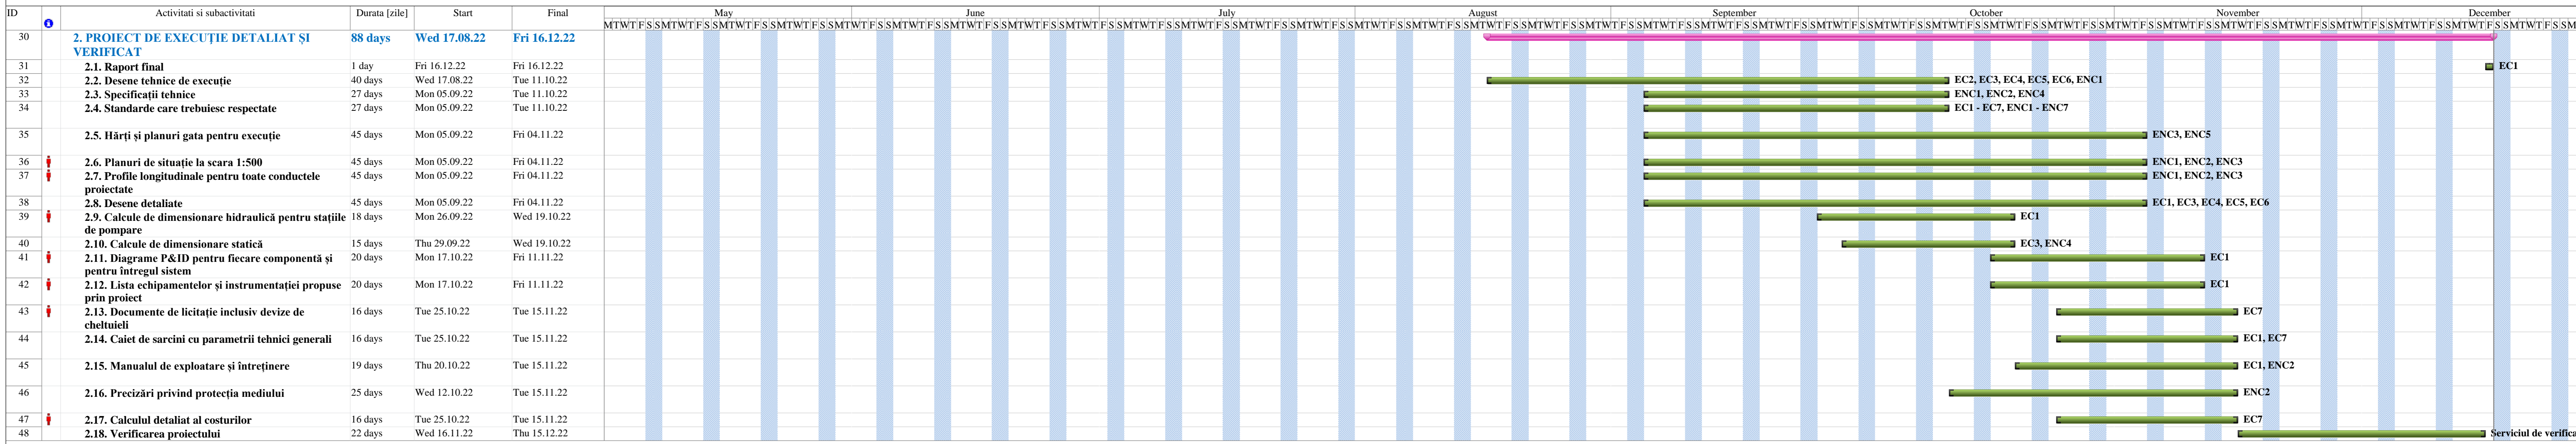

Legend for Gantt chart symbols:

- Task: Blue bar
- Milestone: Diamond
- Project Summary: Grey bar with arrow
- External Milestone: Diamond with arrow
- Inactive Milestone: Diamond with slash
- Manual Task: Green bar
- Manual Summary Rollup: Blue bar with arrow
- Start-only: Blue bar with arrow at start
- Deadline: Downward arrow
- Split: Dotted line
- Summary: Grey bar
- External Tasks: Grey bar with arrow
- Inactive Task: Grey bar with slash
- Inactive Summary: Grey bar with slash
- Duration-only: Grey bar with arrow
- Manual Summary: Grey bar
- Finish-only: Blue bar with arrow at end
- Progress: Grey bar with arrow

Task	Milestone	Project Summary	External Milestone	Inactive Milestone	Manual Task	Manual Summary Rollup	Start-only	Deadline	Progress
Split	Summary	External Tasks	Inactive Task	Inactive Summary	Duration-only	Manual Summary	Finish-only		