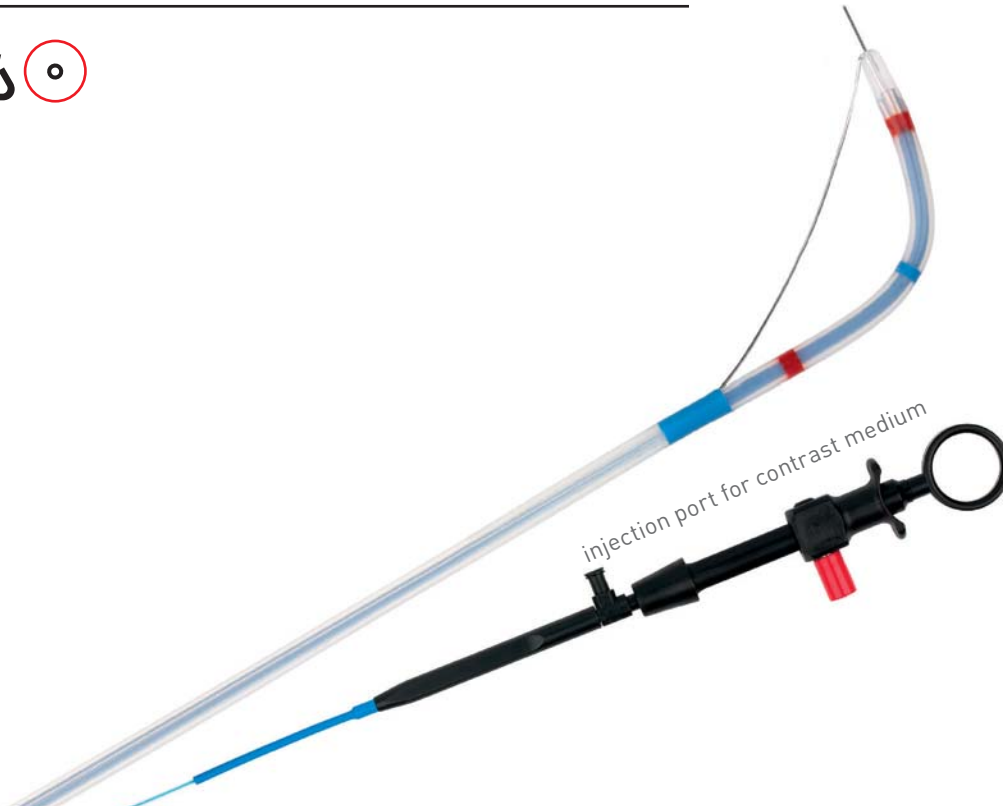

## PAPILLOTOME, COMBINED

feather strengthened, needle retractable

Article no.	Special features	Needle length mm	Feather strengthened	Cutting length mm	Cutting direction	Diameter mm	Length cm
02 01 01	needle retractable	10	yes	30	11 h	1,6	215