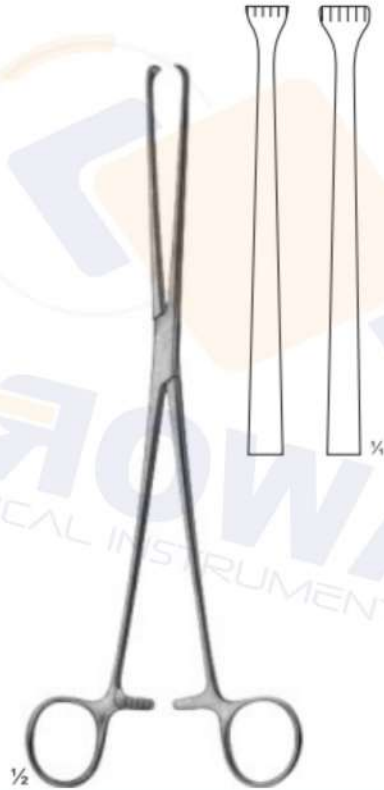

Kocher Hemostatic Forceps

Model: 04-289

- straight
- 20cm

Surgical Scissors

Model: 14-143

- curved
- blunt tips
- 20cm

Pean hemostatic forceps (Billroth)

Model: 04-293

- curved
- 16cm

Pean hemostatic forceps (Billroth)

Model: 04-295

- curved
- 20cm

Fiodorov Forceps (Mayo-Guyon renal pedicle forceps)

Model: 06-648

- curved
- 20cm

Allis Forceps

Model: 06-463

- 5x6 teeth
- 20cm

Foerster (fenestrated) Forceps

Model: 04-117

- curved
- 20cm

Foerster (fenestrated) Forceps

Model: 04-116

- straight
- 20cm

Bent-head dissector with rack

Model: 04-322

- bent
- 20cm