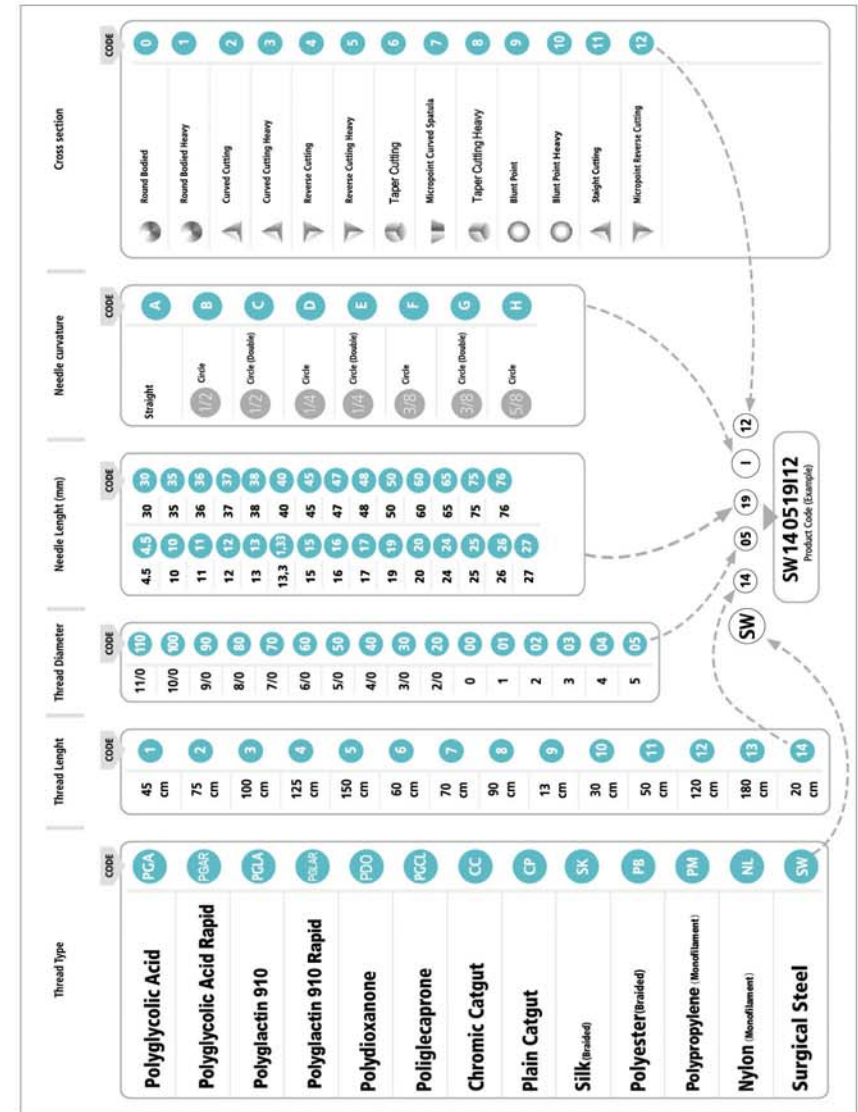

PINGAN
MEDICAL
INSTRUMENT

淮安市
平安医用设备有限公司
HUAIAN PINGAN
MEDICAL INSTRUMENT
CO.,LTD

Technical specifications

NEEDLE TYPE

Needle Shape	Point Type	Symbol
	Round Bodied	
	Curved Cutting	
	Reverse Cutting	
	Taper Cutting	
	Blunt Point	
	Precision Point-Reverse Cutting	
	Micropoint Curved Spatula	

NEEDLE LENGTH

SUTURE MATERIALS

Code Guide

Polyester (Braided)

Polyester (braided)

NEEDLE		THREAD			
Needle length and description		Color	Gauge	Length	Product Code
1/2 Circle X2 Reverse Cutting		GREEN	USP 5-0	90 cm	PB85016C4
			4-0	90 cm	PB84016C4
			3-0	90 cm	PB83016C4
1/2 Circle X2 Round Bodied		GREEN	3-0	70 cm	PB73020C0
			2-0	70 cm	PB72020C0
1/2 Circle X2 Round Bodied		GREEN	5-0	90 cm	PB85026C0
			4-0	90 cm	PB84026C0
			3-0	90 cm	PB83026C0
			2-0	90 cm	PB82026C0
			0	90 cm	PB80026C0
1/2 Circle Round Bodied		GREEN	5-0	75 cm	PB25036B0
			4-0	75 cm	PB24036B0
			3-0	75 cm	PB23036B0
			2-0	75 cm	PB22036B0
			0	75 cm	PB20036B0
			1	75 cm	PB20136B0

Needle				Thread			
Circle	Bodied	Image	Length	Color	Gauge	Length	Product code
3/8	Reverse Cutting		40 mm	GREEN	2/0	75 cm	PB22040F4
					0	75 cm	PB20040F4
					1	75 cm	PB20140F4
					2	75 cm	PB20240F4
3/8	Reverse Cutting		45 mm	GREEN	4/0	45 cm	PB14045F4
					3/0	60 cm	PB63045F4
					2/0	75 cm	PB22045F4
					0	75 cm	PB20045F4
					1	75 cm	PB20145F4
					2	75 cm	PB20245F4
Without Needle				GREEN	8/0	250 cm	PB25080
					8/0	20 m	PB2000080
					7/0	250 cm	PB25070
					7/0	20 m	PB2000070
					6/0	250 cm	PB25060
					6/0	20 m	PB2000060
					5/0	250 cm	PB25050
					5/0	20 m	PB2000050
					4/0	250 cm	PB25040
					4/0	20 m	PB2000040
					3/0	250 cm	PB25030
					3/0	20 m	PB2000030
					2/0	250 cm	PB25020
					2/0	20 m	PB2000020
					0	250 cm	PB25000
					0	20 m	PB2000000
					1	250 cm	PB25001
					1	20 m	PB2000001
					2	250 cm	PB25002
					2	20 m	PB2000002
3	250 cm	PB25003					
3	20 m	PB2000003					
4	250 cm	PB25004					
4	20 m	PB2000004					