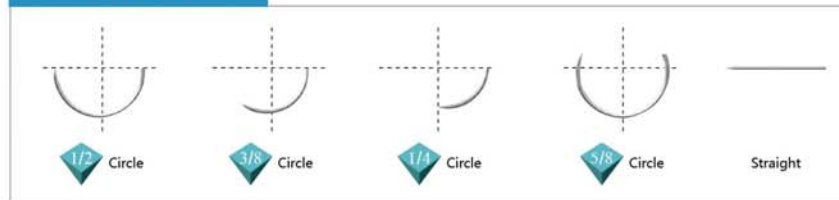

PINGAN
MEDICAL
INSTRUMENT

淮安市
平安医用设备有限公司
HUAIAN PINGAN
MEDICAL INSTRUMENT
CO.,LTD

Technical specifications

NEEDLE TYPE

Needle Shape	Point Type	Symbol
	Round Bodied	
	Curved Cutting	
	Reverse Cutting	
	Taper Cutting	
	Blunt Point	
	Precision Point-Reverse Cutting	
	Micropoint Curved Spatula	

NEEDLE LENGTH

SUTURE MATERIALS

Code Guide

Polyester (Braided)

Polyester (braided)

NEEDLE		THREAD			
Needle length and description		Color	Gauge	Length	Product Code
1/2 Circle X2 Reverse Cutting		GREEN	USP 5-0	90 cm	PB85016C4
			4-0	90 cm	PB84016C4
			3-0	90 cm	PB83016C4
1/2 Circle X2 Round Bodied		GREEN	3-0	70 cm	PB73020C0
			2-0	70 cm	PB72020C0
1/2 Circle X2 Round Bodied		GREEN	5-0	90 cm	PB85026C0
			4-0	90 cm	PB84026C0
			3-0	90 cm	PB83026C0
			2-0	90 cm	PB82026C0
			0	90 cm	PB80026C0
1/2 Circle Round Bodied		GREEN	5-0	75 cm	PB25036B0
			4-0	75 cm	PB24036B0
			3-0	75 cm	PB23036B0
			2-0	75 cm	PB22036B0
			0	75 cm	PB20036B0
			1	75 cm	PB20136B0