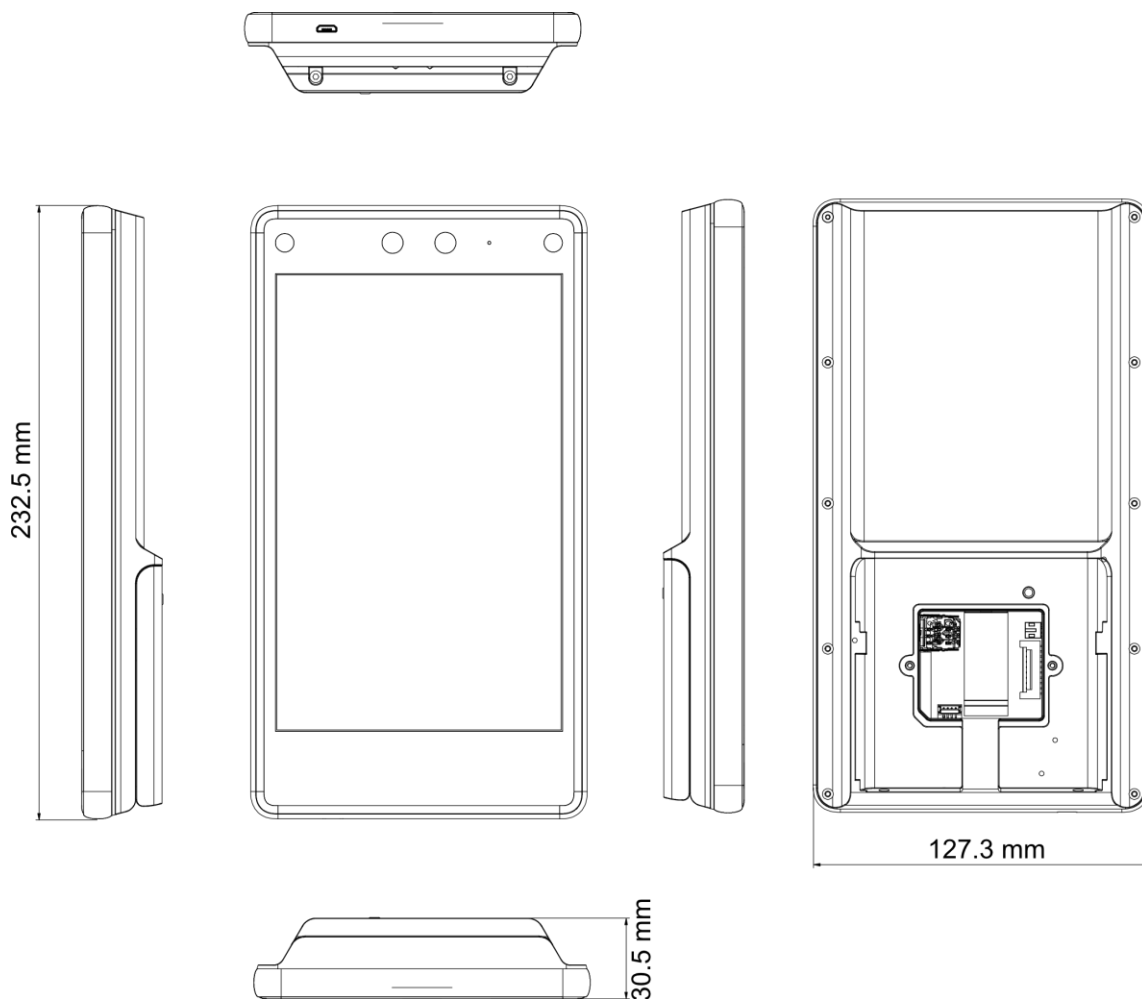

▪ **Accessory**

▪ **Optional**

DS-KAB6-D1	DS-KAB6-ZU1	DS-KAB671-P2	DS-KAB6-W1