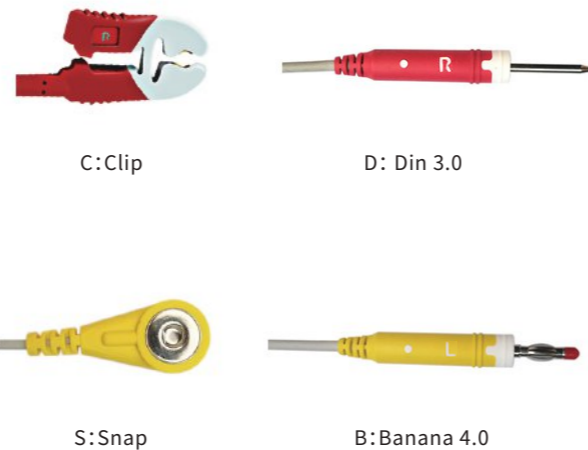

EKG CONNECTOR

LEAD POSITION MARKED

PATIENT SIDE

12 lead (IEC standard) 12 lead(AHA standard)

Hot product display

Compatible Model	P/N	Description	Image
Bionet			
(10KΩ resistor)	U223-11BA	10-lead cable and leads, Banana 4.0mm,AHA	
	U223-11BE	10-lead cable and leads, Banana 4.0mm,IEC	
	U223-11DA	10-lead cable and leads, Din 3.0mm,AHA	
	U223-11DE	10-lead cable and leads, Din 3.0mm,IEC	
	U223-11SA	10-lead cable and leads, Snap,AHA	
	U223-11SE	10-lead cable and leads, Snap,IEC	
	U223-11CA	10-lead cable and leads, Clip,AHA	
U223-11CE	10-lead cable and leads, Clip,IEC		
Biocare			
ECG-101/101G/300/300G,ECG-1200,ECG-9803	U246-11BA	10-lead cable and leads, Banana 4.0mm,AHA	
	U246-11BE	10-lead cable and leads, Banana 4.0mm,IEC	
	U246-11DA	10-lead cable and leads, Din 3.0mm,AHA	
	U246-11DE	10-lead cable and leads, Din 3.0mm,IEC	
	U246-11SA	10-lead cable and leads, Snap,AHA	
	U246-11SE	10-lead cable and leads, Snap,IEC	
	U246-11CA	10-lead cable and leads, Clip,AHA	
U246-11CE	10-lead cable and leads, Clip,IEC		
BTL			
BTL-08 (4.7KΩ resistor)	U2107-11BA	10-lead cable and leads, Banana 4.0mm,AHA	
	U2107-11BE	10-lead cable and leads, Banana 4.0mm,IEC	
	U2107-11DA	10-lead cable and leads, Din 3.0mm,AHA	
	U2107-11DE	10-lead cable and leads, Din 3.0mm,IEC	
	U2107-11SA	10-lead cable and leads, Snap,AHA	
	U2107-11SE	10-lead cable and leads, Snap,IEC	
	U2107-11CA	10-lead cable and leads, Clip,AHA	
U2107-11CE	10-lead cable and leads, Clip,IEC		
Burdick Quinton			
Burdick (quinton):Eclipse 4,Eclipse400, Eclipse8, Ellipse800,Eclipse 850, Eclipse 850i,Eclipse Plus,Eclipse LE II Burdick with serial Number starting with 1067 or 92304, Atria: Atria Plus, Atria3000.	U245-11BA	10-lead cable and leads, Banana 4.0mm,AHA	
	U245-11BE	10-lead cable and leads, Banana 4.0mm,IEC	
	U245-11DA	10-lead cable and leads, Din 3.0mm,AHA	
	U245-11DE	10-lead cable and leads, Din 3.0mm,IEC	
	U245-11SA	10-lead cable and leads, Snap,AHA	
	U245-11SE	10-lead cable and leads, Snap,IEC	
	U245-11CA	10-lead cable and leads, Clip,AHA	
U245-11CE	10-lead cable and leads, Clip,IEC		
Burdick			
EK-10	U245-21BA	10-lead cable and leads, Banana 4.0mm,AHA	
	U245-21BE	10-lead cable and leads, Banana 4.0mm,IEC	
	U245-21DA	10-lead cable and leads, Din 3.0mm,AHA	
	U245-21DE	10-lead cable and leads, Din 3.0mm,IEC	
	U245-21SA	10-lead cable and leads, Snap,AHA	
	U245-21SE	10-lead cable and leads, Snap,IEC	
	U245-21CA	10-lead cable and leads, Clip,AHA	
U245-21CE	10-lead cable and leads, Clip,IEC		
Burdick			
Elite,Elitell,E-350, E350i,E550,E560,Burdick #007705,Stress cable with detachable leads 007706 (4.7KΩ resistor)	U245-31BA	10-lead cable and leads, Banana 4.0mm,AHA	
	U245-31BE	10-lead cable and leads, Banana 4.0mm,IEC	
	U245-31DA	10-lead cable and leads, Din 3.0mm,AHA	
	U245-31DE	10-lead cable and leads, Din 3.0mm,IEC	
	U245-31SA	10-lead cable and leads, Snap,AHA	
	U245-31SE	10-lead cable and leads, Snap,IEC	
	U245-31CA	10-lead cable and leads, Clip,AHA	
U245-31CE	10-lead cable and leads, Clip,IEC		
Comen			
New	U238-11BA	10-lead cable and leads, Banana 4.0mm,AHA	
	U238-11BE	10-lead cable and leads, Banana 4.0mm,IEC	
	U238-11DA	10-lead cable and leads, Din 3.0mm,AHA	
	U238-11DE	10-lead cable and leads, Din 3.0mm,IEC	
	U238-11SA	10-lead cable and leads, Snap,AHA	
	U238-11SE	10-lead cable and leads, Snap,IEC	
	U238-11CA	10-lead cable and leads, Clip,AHA	
U238-11CE	10-lead cable and leads, Clip,IEC		
Carewell			
New	U290-11BA	10-lead cable and leads, Banana 4.0mm,AHA	
	U290-11BE	10-lead cable and leads, Banana 4.0mm,IEC	
	U290-11DA	10-lead cable and leads, Din 3.0mm,AHA	
	U290-11DE	10-lead cable and leads, Din 3.0mm,IEC	
	U290-11SA	10-lead cable and leads, Snap,AHA	
	U290-11SE	10-lead cable and leads, Snap,IEC	
	U290-11CA	10-lead cable and leads, Clip,AHA	
U290-11CE	10-lead cable and leads, Clip,IEC		
Dixtal			
New	U295-11BA	10-lead cable and leads, Banana 4.0mm,AHA	
	U295-11BE	10-lead cable and leads, Banana 4.0mm,IEC	
	U295-11DA	10-lead cable and leads, Din 3.0mm,AHA	
	U295-11DE	10-lead cable and leads, Din 3.0mm,IEC	
	U295-11SA	10-lead cable and leads, Snap,AHA	
	U295-11SE	10-lead cable and leads, Snap,IEC	
	U295-11CA	10-lead cable and leads, Clip,AHA	
U295-11CE	10-lead cable and leads, Clip,IEC		