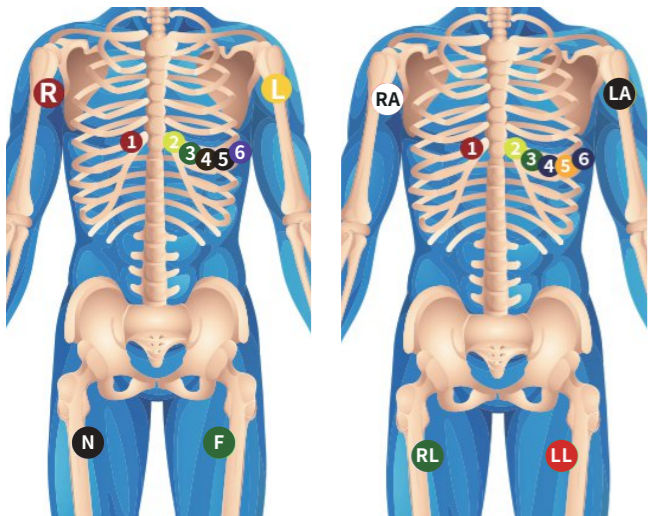

EKG CONNECTOR

LEAD POSITION MARKED

PATIENT SIDE

12 lead (IEC standard) 12 lead(AHA standard)

Hot product display

Compatible Model	P/N	Description	Image
Bionet			
(10KΩ resistor)	U223-11BA	10-lead cable and leads, Banana 4.0mm,AHA	
	U223-11BE	10-lead cable and leads, Banana 4.0mm,IEC	
	U223-11DA	10-lead cable and leads, Din 3.0mm,AHA	
	U223-11DE	10-lead cable and leads, Din 3.0mm,IEC	
	U223-11SA	10-lead cable and leads, Snap,AHA	
	U223-11SE	10-lead cable and leads, Snap,IEC	
	U223-11CA	10-lead cable and leads, Clip,AHA	
U223-11CE	10-lead cable and leads, Clip,IEC		
Biocare			
ECG-101/101G/300/300G,ECG-1200,ECG-9803	U246-11BA	10-lead cable and leads, Banana 4.0mm,AHA	
	U246-11BE	10-lead cable and leads, Banana 4.0mm,IEC	
	U246-11DA	10-lead cable and leads, Din 3.0mm,AHA	
	U246-11DE	10-lead cable and leads, Din 3.0mm,IEC	
	U246-11SA	10-lead cable and leads, Snap,AHA	
	U246-11SE	10-lead cable and leads, Snap,IEC	
	U246-11CA	10-lead cable and leads, Clip,AHA	
U246-11CE	10-lead cable and leads, Clip,IEC		
BTL			
BTL-08 (4.7KΩ resistor)	U2107-11BA	10-lead cable and leads, Banana 4.0mm,AHA	
	U2107-11BE	10-lead cable and leads, Banana 4.0mm,IEC	
	U2107-11DA	10-lead cable and leads, Din 3.0mm,AHA	
	U2107-11DE	10-lead cable and leads, Din 3.0mm,IEC	
	U2107-11SA	10-lead cable and leads, Snap,AHA	
	U2107-11SE	10-lead cable and leads, Snap,IEC	
	U2107-11CA	10-lead cable and leads, Clip,AHA	
U2107-11CE	10-lead cable and leads, Clip,IEC		
Burdick Quinton			
Burdick (quinton):Eclipse 4,Eclipse400, Eclipse8, Ellipse800,Eclipse 850, Eclipse 850i,Eclipse Plus,Eclipse LE II Burdick with serial Number starting with 1067 or 92304, Atria: Atria Plus, Atria3000.	U245-11BA	10-lead cable and leads, Banana 4.0mm,AHA	
	U245-11BE	10-lead cable and leads, Banana 4.0mm,IEC	
	U245-11DA	10-lead cable and leads, Din 3.0mm,AHA	
	U245-11DE	10-lead cable and leads, Din 3.0mm,IEC	
	U245-11SA	10-lead cable and leads, Snap,AHA	
	U245-11SE	10-lead cable and leads, Snap,IEC	
	U245-11CA	10-lead cable and leads, Clip,AHA	
U245-11CE	10-lead cable and leads, Clip,IEC		
Burdick			
EK-10	U245-21BA	10-lead cable and leads, Banana 4.0mm,AHA	
	U245-21BE	10-lead cable and leads, Banana 4.0mm,IEC	
	U245-21DA	10-lead cable and leads, Din 3.0mm,AHA	
	U245-21DE	10-lead cable and leads, Din 3.0mm,IEC	
	U245-21SA	10-lead cable and leads, Snap,AHA	
	U245-21SE	10-lead cable and leads, Snap,IEC	
	U245-21CA	10-lead cable and leads, Clip,AHA	
U245-21CE	10-lead cable and leads, Clip,IEC		
Burdick			
Elite,Elitell,E-350, E350i,E550,E560,Burdick #007705,Stress cable with detachable leads 007706 (4.7KΩ resistor)	U245-31BA	10-lead cable and leads, Banana 4.0mm,AHA	
	U245-31BE	10-lead cable and leads, Banana 4.0mm,IEC	
	U245-31DA	10-lead cable and leads, Din 3.0mm,AHA	
	U245-31DE	10-lead cable and leads, Din 3.0mm,IEC	
	U245-31SA	10-lead cable and leads, Snap,AHA	
	U245-31SE	10-lead cable and leads, Snap,IEC	
	U245-31CA	10-lead cable and leads, Clip,AHA	
U245-31CE	10-lead cable and leads, Clip,IEC		
Comen			
New	U238-11BA	10-lead cable and leads, Banana 4.0mm,AHA	
	U238-11BE	10-lead cable and leads, Banana 4.0mm,IEC	
	U238-11DA	10-lead cable and leads, Din 3.0mm,AHA	
	U238-11DE	10-lead cable and leads, Din 3.0mm,IEC	
	U238-11SA	10-lead cable and leads, Snap,AHA	
	U238-11SE	10-lead cable and leads, Snap,IEC	
	U238-11CA	10-lead cable and leads, Clip,AHA	
U238-11CE	10-lead cable and leads, Clip,IEC		
Carewell			
New	U290-11BA	10-lead cable and leads, Banana 4.0mm,AHA	
	U290-11BE	10-lead cable and leads, Banana 4.0mm,IEC	
	U290-11DA	10-lead cable and leads, Din 3.0mm,AHA	
	U290-11DE	10-lead cable and leads, Din 3.0mm,IEC	
	U290-11SA	10-lead cable and leads, Snap,AHA	
	U290-11SE	10-lead cable and leads, Snap,IEC	
	U290-11CA	10-lead cable and leads, Clip,AHA	
U290-11CE	10-lead cable and leads, Clip,IEC		
Dixtal			
New	U295-11BA	10-lead cable and leads, Banana 4.0mm,AHA	
	U295-11BE	10-lead cable and leads, Banana 4.0mm,IEC	
	U295-11DA	10-lead cable and leads, Din 3.0mm,AHA	
	U295-11DE	10-lead cable and leads, Din 3.0mm,IEC	
	U295-11SA	10-lead cable and leads, Snap,AHA	
	U295-11SE	10-lead cable and leads, Snap,IEC	
	U295-11CA	10-lead cable and leads, Clip,AHA	
U295-11CE	10-lead cable and leads, Clip,IEC		