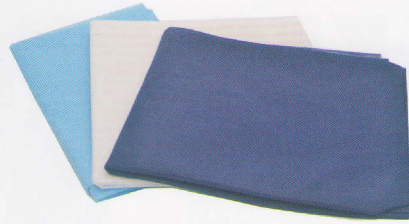

SK01 - Absorbent Underpad
Size: 40 x 60cm, 60 x 60cm, 60 x 90cm,
76 x 76cm, 76 x 90cm, 80 x 180cm, etc.
Color: blue, green, white, etc.
Material: PE + PP + paper + wood pulp + SAP.
Weight: 20 - 110 g/pc.

SK02 - Disposable Bedsheet (Non-woven)
Size: 80 x 180cm, 80 x 200cm, 80 x 210cm,
100 x 200cm, 120 x 220cm, 140 x 240cm, etc.
Color: white, blue, green, etc.
Material: PP non-woven.
Weight: 25g/m², 30g/m², 35g/m², 40g/m², etc.

SK03 - Disposable Bedsheet (Paper+PE)
Size: 80 x 180cm, 80 x 200cm, 80 x 210cm,
100 x 200cm, 120 x 220cm, 140 x 240cm, etc.
Color: white, blue, green, etc.
Material: Paper + PE.
Weight: 38g/m², 40g/m², 42g/m², etc.

SK04 - Disposable Bedcover
Size: 75 x 185cm, 75 x 200cm, 75 x 210cm,
100 x 210cm, 150 x 210cm, 200 x 210cm, etc.
Color: white, blue, green, pink, yellow, etc.
Material: PP non-woven, SMS, PP+PE.
Weight: 20g/m², 25g/m², 30g/m², 35g/m², 40g/m², etc.