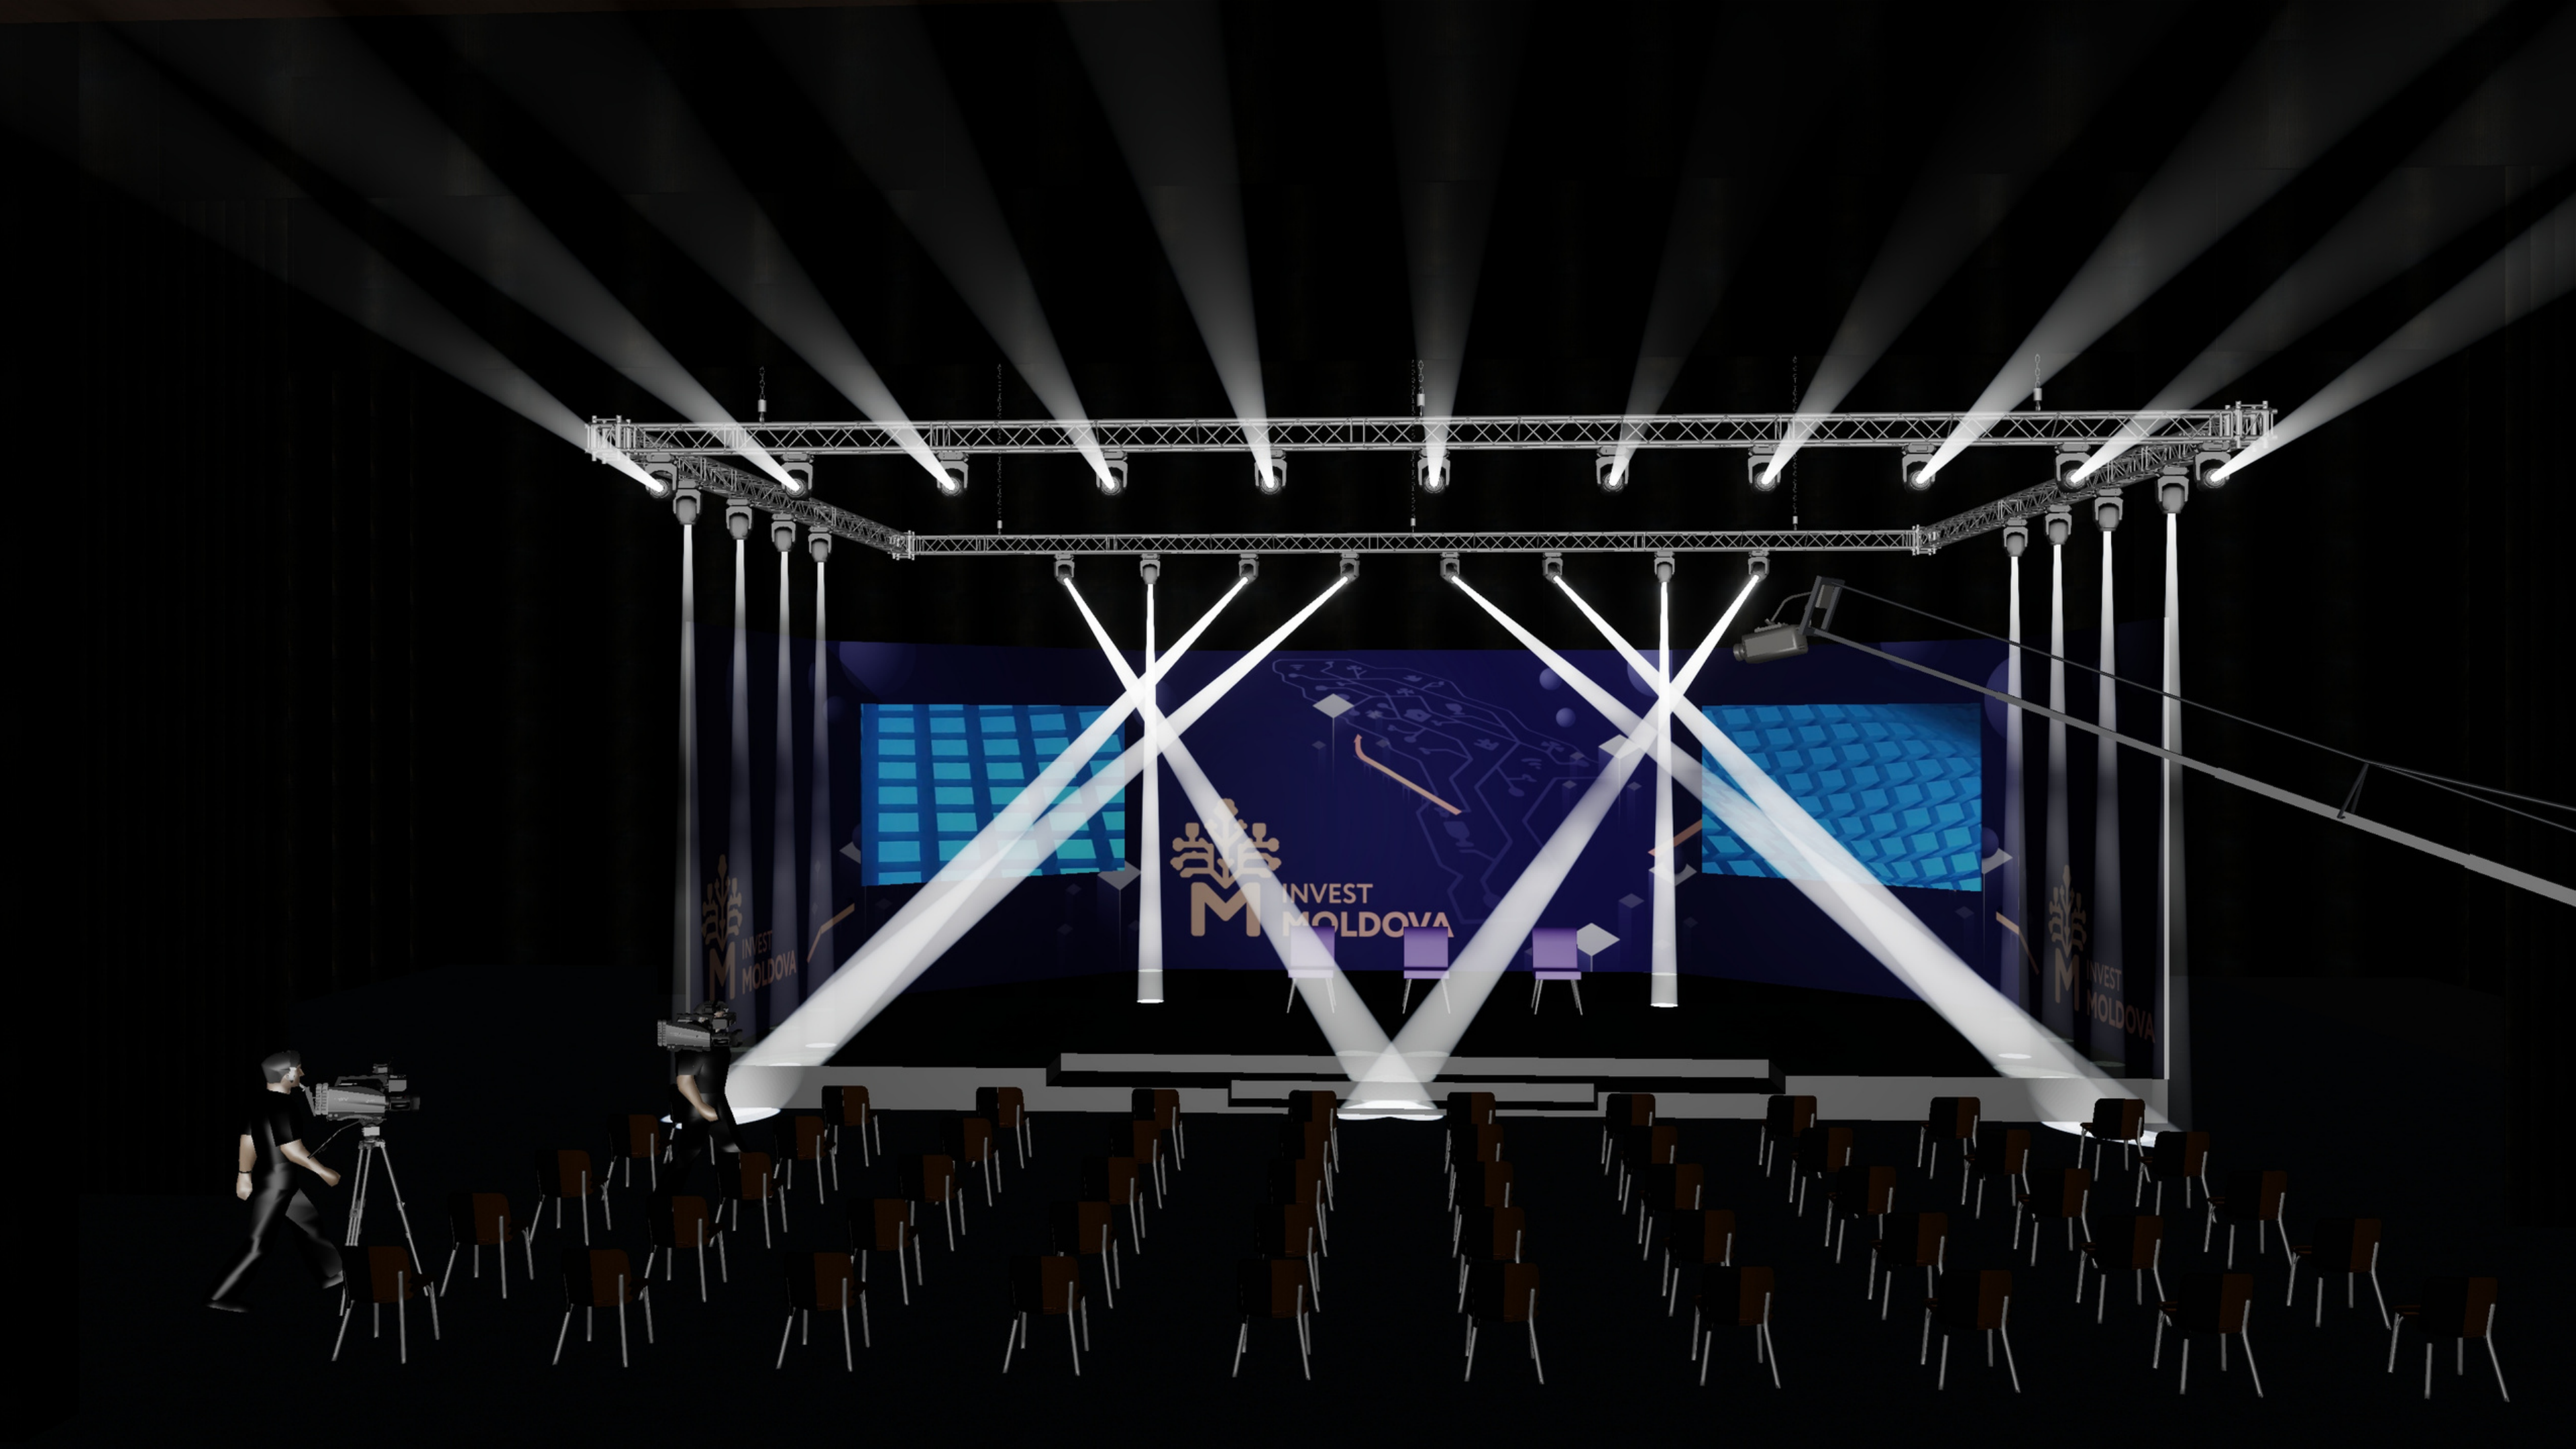

AGENȚIA DE INVESTIȚII

**SERVICII DE ORGANIZARE
EVENIMENTE
(3 EVENIMENTE HIBRID)**

1 locație :

Scena Teatrului Național de Opera și Balet "Maria Bîlcu"

INVEST
MOLDOVA

INVEST
MOLDOVA

SALA Pentru COFFEE BREAK **Holul Teatrului Național de Opera și Balet** **Etajul 1**

A photograph of a convention center stage. The stage is set with a blue backdrop featuring a grid pattern. In the center, there are two bright pink armchairs and a small white table. Two people in suits are standing on the stage. The foreground shows the audience area with some people visible. The text is overlaid in white on a dark blue background.

**2-a locație :
Radisson Blu Leograd Hotel
Convention Center**

INVEST
MOLDOVA

M INVEST
MOLDOVA

An aerial view of a convention center room. The room is filled with several round tables, each with a white top and a metal stand. A long, rectangular table is positioned at the bottom of the frame, covered with a white tablecloth and set with various items, including what appears to be a coffee service station. The room is brightly lit, and the overall atmosphere is clean and professional. The text is overlaid on the top half of the image.

SALA PENTRU COFFEE BREAK
Radisson Blu Leograd Hotel
Convention Center

MULȚUMIM!!!