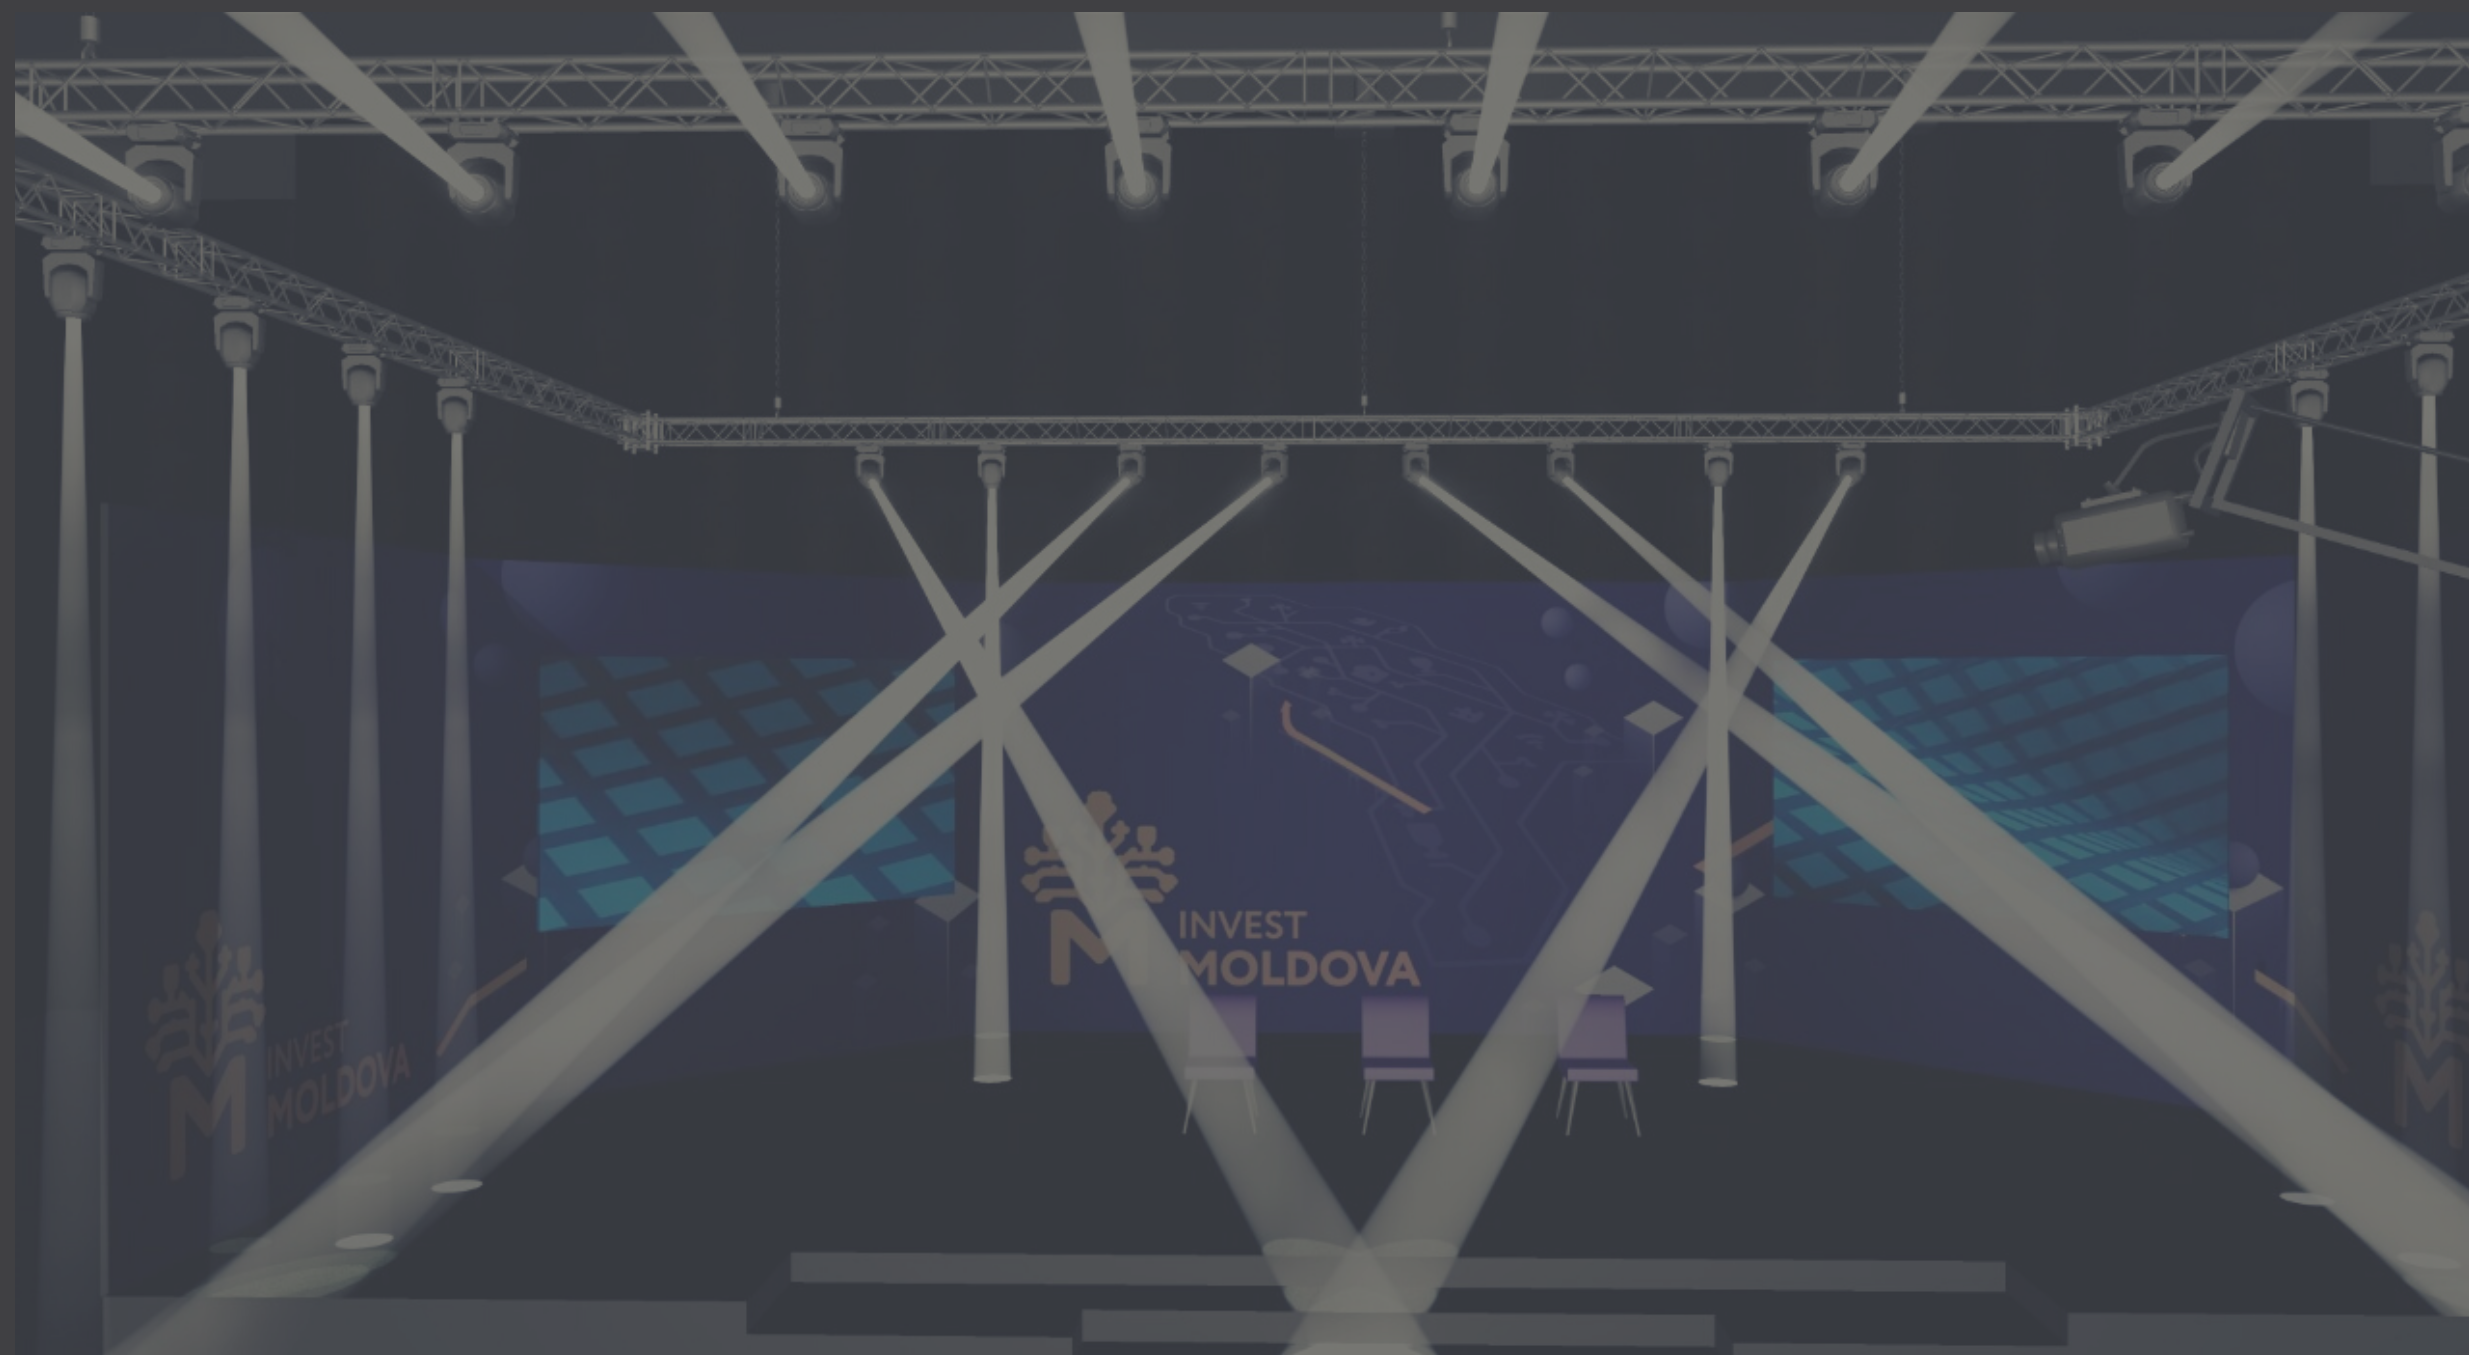

AGENȚIA DE INVESTIȚII

**SERVICII DE ORGANIZARE
EVENIMENTE
(3 EVENIMENTE HIBRID)**

1 locație :

Scena Teatrului Național de Opera și Balet "Maria Bîlcu"

INVEST
MOLDOVA

INVEST
MOLDOVA

SALA Pentru COFFEE BREAK **Holul Teatrului Național de Opera și Balet** **Etajul 1**

A photograph of a convention center stage. The stage is set with a blue backdrop featuring a grid pattern. In the center, there are two bright pink armchairs and a small white table. Two people in suits are standing on the stage. The foreground shows the audience area with some people visible. The text is overlaid in white on a dark blue background.

**2-a locație :
Radisson Blu Leograd Hotel
Convention Center**

INVEST
MOLDOVA

M INVEST
MOLDOVA

An aerial view of a convention center room. The room is filled with several round tables, each with a white top and a metal stand. A long, rectangular table is positioned at the bottom of the frame, covered with a white tablecloth and set with various items, including what appears to be a coffee service station. The room is brightly lit, and the overall atmosphere is clean and professional. The text is overlaid on the top half of the image.

SALA PENTRU COFFEE BREAK
Radisson Blu Leograd Hotel
Convention Center

MULȚUMIM!!!