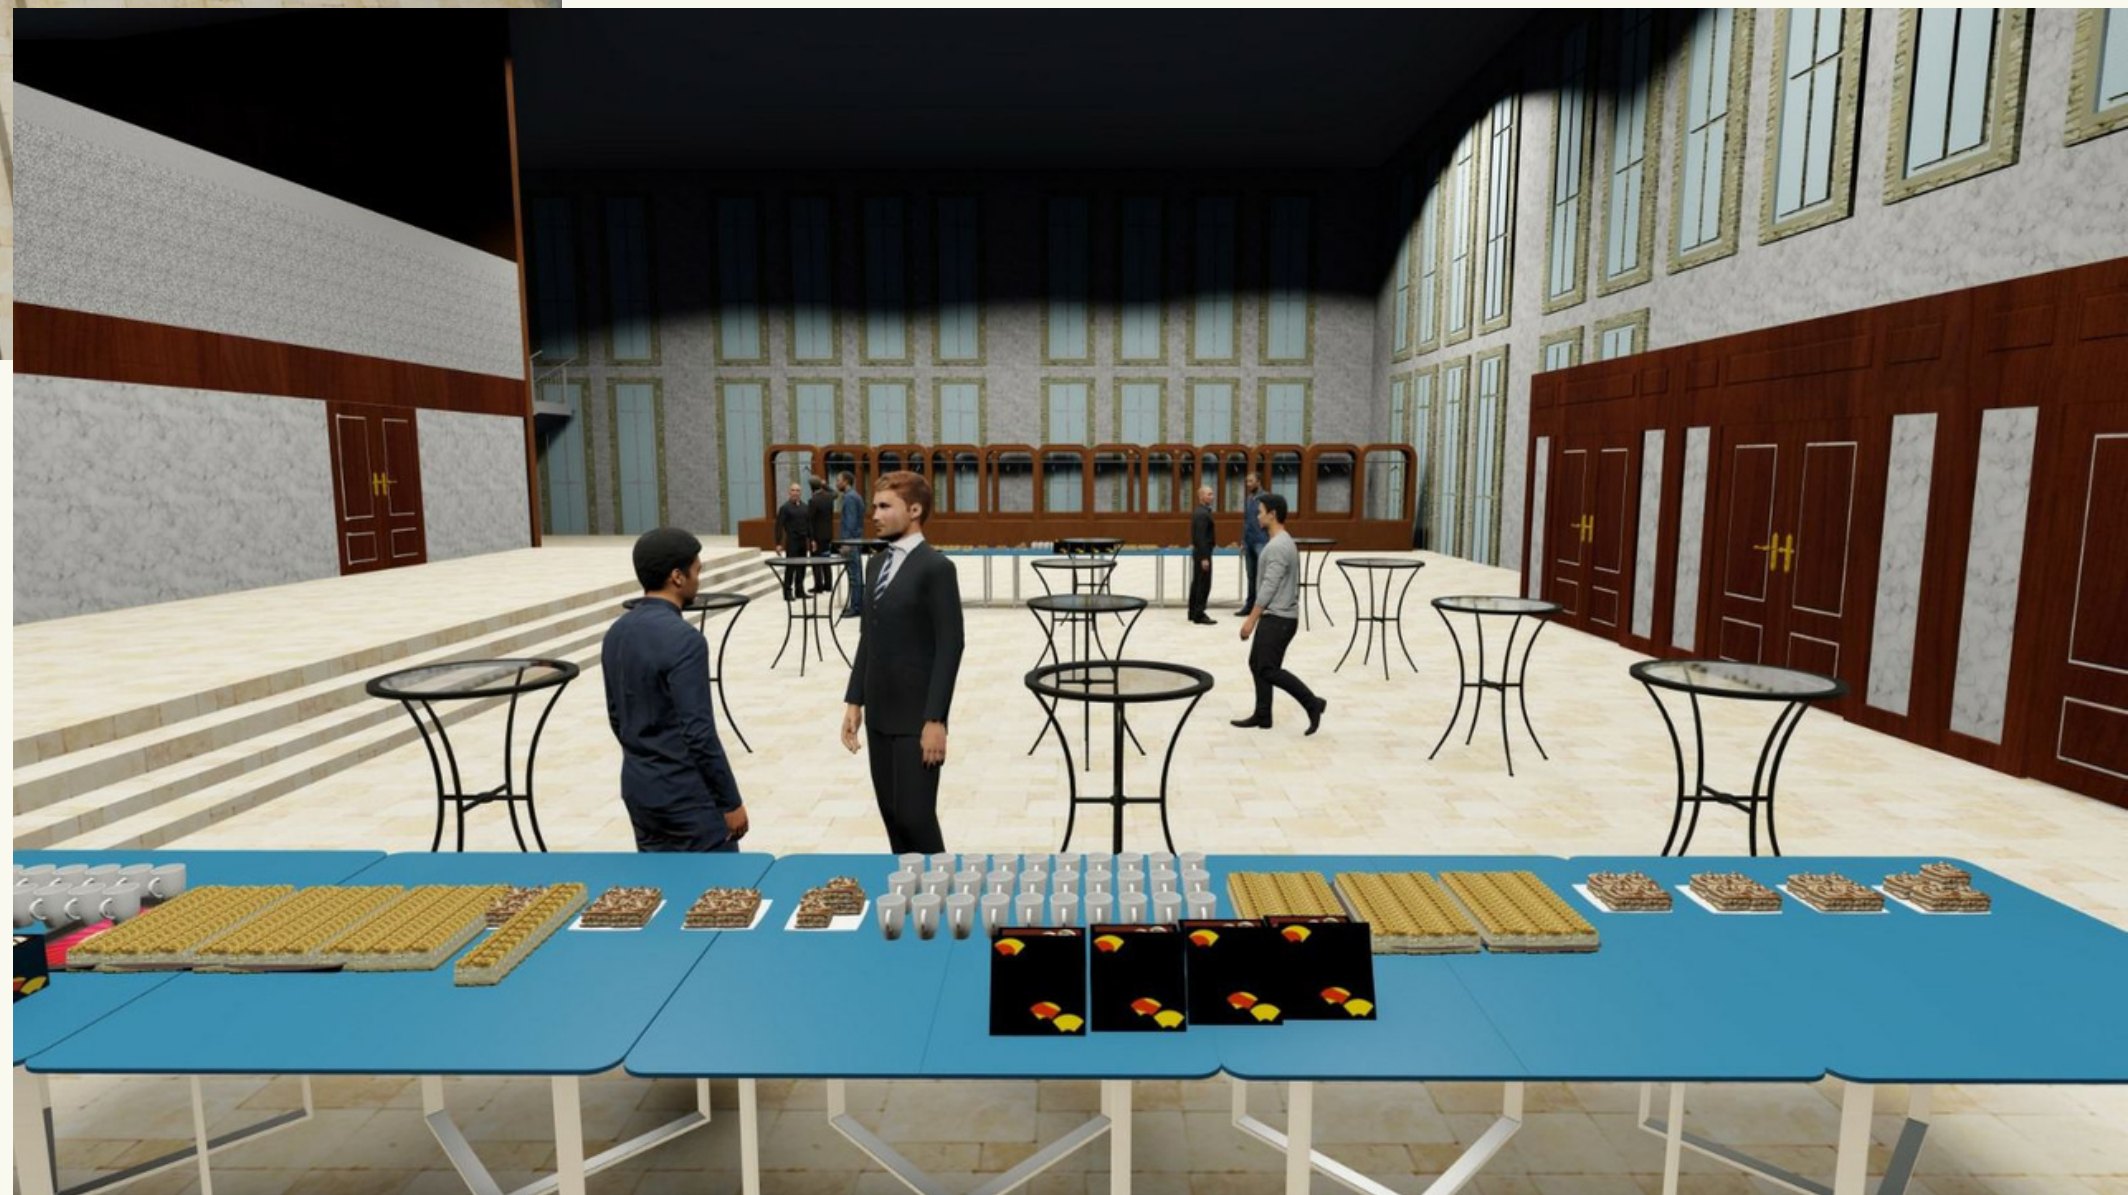

AGENȚIA DE INVESTIȚII

**SERVICII DE ORGANIZARE
EVENIMENTE
(3 EVENIMENTE HIBRID)**

1 locație :

Scena Teatrului Național de Opera și Balet "Maria Bîlcu"

INVEST
MOLDOVA

INVEST
MOLDOVA

SALA Pentru COFFEE BREAK **Holul Teatrului Național de Opera și Balet** **Etajul 1**

A photograph of a convention center stage. The stage is set with a blue backdrop featuring a grid pattern. In the center, there are two bright pink armchairs and a small white table. Two people in suits are standing on the stage. The foreground shows the audience area with some people visible. The text is overlaid in white on a dark blue background.

**2-a locație :
Radisson Blu Leograd Hotel
Convention Center**

INVEST
MOLDOVA

M INVEST
MOLDOVA

An aerial view of a convention center room. The room is filled with several round tables, each with a white top and a metal stand. A long, rectangular table is positioned at the bottom of the frame, covered with a white tablecloth and set with various items, including what appears to be a coffee service station. The room is brightly lit, and the overall atmosphere is clean and professional. The text is overlaid on the top half of the image.

SALA PENTRU COFFEE BREAK
Radisson Blu Leograd Hotel
Convention Center

MULȚUMIM!!!