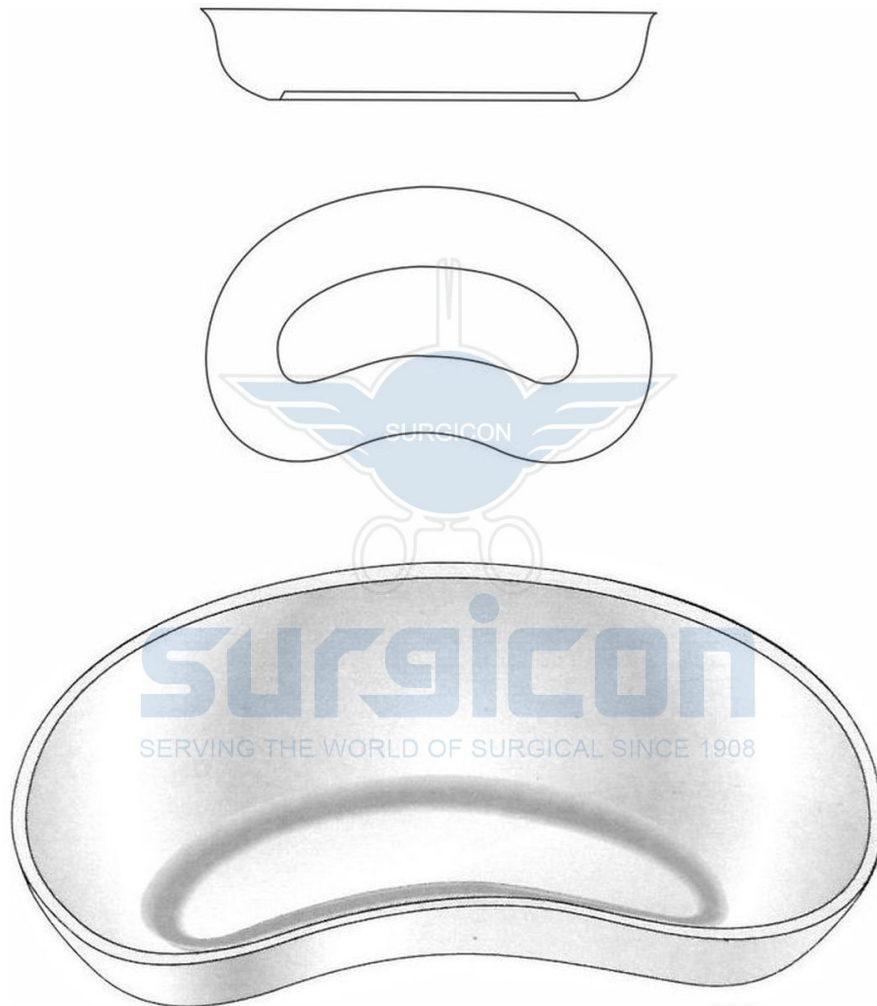

surgicon
SERVING WORLD OF SURGICAL SINCE 1908

Kidney Bowl

Product Code: JH-1057-25

Description

Size = 250 x 140 x 40 mm