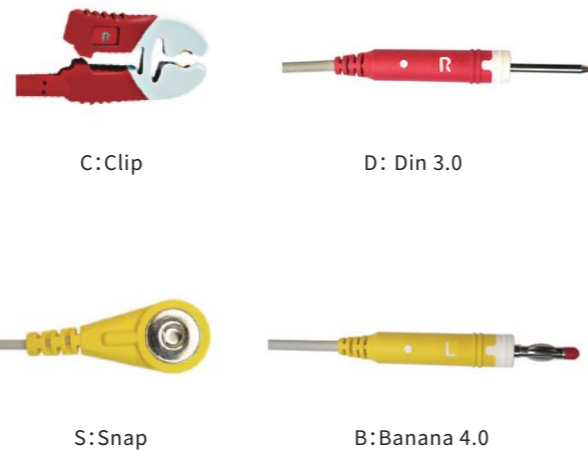

EKG CONNECTOR

LEAD POSITION MARKED

PATIENT SIDE

Hot product display

Compatible Model	P/N	Description	Image		
<b>Bionet</b>					
(10KΩ resistor)	U223-11BA	10-lead cable and leads, Banana 4.0mm,AHA			
	U223-11BE	10-lead cable and leads, Banana 4.0mm,IEC			
	U223-11DA	10-lead cable and leads, Din 3.0mm,AHA			
	U223-11DE	10-lead cable and leads, Din 3.0mm,IEC			
	U223-11SA	10-lead cable and leads, Snap,AHA			
	U223-11SE	10-lead cable and leads, Snap,IEC			
	U223-11CA	10-lead cable and leads, Clip,AHA			
	U223-11CE	10-lead cable and leads, Clip,IEC			
	<b>Biocare</b>				
	ECG-101/101G/300/300G,ECG-1200,ECG-9803	U246-11BA		10-lead cable and leads, Banana 4.0mm,AHA	
U246-11BE		10-lead cable and leads, Banana 4.0mm,IEC			
U246-11DA		10-lead cable and leads, Din 3.0mm,AHA			
U246-11DE		10-lead cable and leads, Din 3.0mm,IEC			
U246-11SA		10-lead cable and leads, Snap,AHA			
U246-11SE		10-lead cable and leads, Snap,IEC			
U246-11CA		10-lead cable and leads, Clip,AHA			
<b>BTL</b>					
BTL-08 (4.7KΩ resistor)	U2107-11BA	10-lead cable and leads, Banana 4.0mm,AHA			
	U2107-11BE	10-lead cable and leads, Banana 4.0mm,IEC			
	U2107-11DA	10-lead cable and leads, Din 3.0mm,AHA			
	U2107-11DE	10-lead cable and leads, Din 3.0mm,IEC			
	U2107-11SA	10-lead cable and leads, Snap,AHA			
	U2107-11SE	10-lead cable and leads, Snap,IEC			
	U2107-11CA	10-lead cable and leads, Clip,AHA			
<b>Burdick Quinton</b>					
Burdick (quinton):Eclipse 4,Eclipse400, Eclipse8, Ellipse800,Eclipse 850, Eclipse 850i,Eclipse Plus,Eclipse LE II Burdick with serial Number starting with 1067 or 92304, Atria: Atria Plus, Atria3000.	U245-11BA	10-lead cable and leads, Banana 4.0mm,AHA			
	U245-11BE	10-lead cable and leads, Banana 4.0mm,IEC			
	U245-11DA	10-lead cable and leads, Din 3.0mm,AHA			
	U245-11DE	10-lead cable and leads, Din 3.0mm,IEC			
	U245-11SA	10-lead cable and leads, Snap,AHA			
	U245-11SE	10-lead cable and leads, Snap,IEC			
	U245-11CA	10-lead cable and leads, Clip,AHA			
	U245-11CE	10-lead cable and leads, Clip,IEC			
<b>Burdick</b>					
EK-10	U245-21BA	10-lead cable and leads, Banana 4.0mm,AHA			
	U245-21BE	10-lead cable and leads, Banana 4.0mm,IEC			
	U245-21DA	10-lead cable and leads, Din 3.0mm,AHA			
	U245-21DE	10-lead cable and leads, Din 3.0mm,IEC			
	U245-21SA	10-lead cable and leads, Snap,AHA			
	U245-21SE	10-lead cable and leads, Snap,IEC			
	U245-21CA	10-lead cable and leads, Clip,AHA			
	U245-21CE	10-lead cable and leads, Clip,IEC			
	<b>Burdick</b>				
	Elite,Elitell,E-350, E350i,E550,E560,Burdick #007705,Stress cable with detachable leads 007706 (4.7KΩ resistor)	U245-31BA		10-lead cable and leads, Banana 4.0mm,AHA	
U245-31BE		10-lead cable and leads, Banana 4.0mm,IEC			
U245-31DA		10-lead cable and leads, Din 3.0mm,AHA			
U245-31DE		10-lead cable and leads, Din 3.0mm,IEC			
U245-31SA		10-lead cable and leads, Snap,AHA			
U245-31SE		10-lead cable and leads, Snap,IEC			
U245-31CA		10-lead cable and leads, Clip,AHA			
U245-31CE		10-lead cable and leads, Clip,IEC			
<b>Comen</b>					
U238-11BA	U238-11BA	10-lead cable and leads, Banana 4.0mm,AHA			
	U238-11BE	10-lead cable and leads, Banana 4.0mm,IEC			
	U238-11DA	10-lead cable and leads, Din 3.0mm,AHA			
	U238-11DE	10-lead cable and leads, Din 3.0mm,IEC			
	U238-11SA	10-lead cable and leads, Snap,AHA			
	U238-11SE	10-lead cable and leads, Snap,IEC			
	U238-11CA	10-lead cable and leads, Clip,AHA			
<b>Carewell</b>					
U290-11BA	U290-11BA	10-lead cable and leads, Banana 4.0mm,AHA			
	U290-11BE	10-lead cable and leads, Banana 4.0mm,IEC			
	U290-11DA	10-lead cable and leads, Din 3.0mm,AHA			
	U290-11DE	10-lead cable and leads, Din 3.0mm,IEC			
	U290-11SA	10-lead cable and leads, Snap,AHA			
	U290-11SE	10-lead cable and leads, Snap,IEC			
	U290-11CA	10-lead cable and leads, Clip,AHA			
	U290-11CE	10-lead cable and leads, Clip,IEC			
<b>Dixtal</b>					
U295-11BA	U295-11BA	10-lead cable and leads, Banana 4.0mm,AHA			
	U295-11BE	10-lead cable and leads, Banana 4.0mm,IEC			
	U295-11DA	10-lead cable and leads, Din 3.0mm,AHA			
	U295-11DE	10-lead cable and leads, Din 3.0mm,IEC			
	U295-11SA	10-lead cable and leads, Snap,AHA			
	U295-11SE	10-lead cable and leads, Snap,IEC			
	U295-11CA	10-lead cable and leads, Clip,AHA			
	U295-11CE	10-lead cable and leads, Clip,IEC			