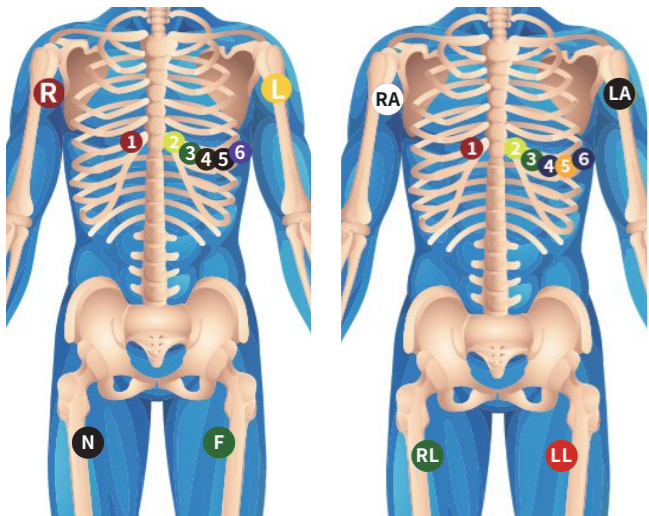

EKG CONNECTOR

LEAD POSITION MARKED

PATIENT SIDE

Hot product display

Compatible Model	P/N	Description	Image		
<b>Bionet</b>					
(10KΩ resistor)	U223-11BA	10-lead cable and leads, Banana 4.0mm,AHA			
	U223-11BE	10-lead cable and leads, Banana 4.0mm,IEC			
	U223-11DA	10-lead cable and leads, Din 3.0mm,AHA			
	U223-11DE	10-lead cable and leads, Din 3.0mm,IEC			
	U223-11SA	10-lead cable and leads, Snap,AHA			
	U223-11SE	10-lead cable and leads, Snap,IEC			
	U223-11CA	10-lead cable and leads, Clip,AHA			
	U223-11CE	10-lead cable and leads, Clip,IEC			
	<b>Biocare</b>				
	ECG-101/101G/300/300G,ECG-1200,ECG-9803	U246-11BA		10-lead cable and leads, Banana 4.0mm,AHA	
U246-11BE		10-lead cable and leads, Banana 4.0mm,IEC			
U246-11DA		10-lead cable and leads, Din 3.0mm,AHA			
U246-11DE		10-lead cable and leads, Din 3.0mm,IEC			
U246-11SA		10-lead cable and leads, Snap,AHA			
U246-11SE		10-lead cable and leads, Snap,IEC			
U246-11CA		10-lead cable and leads, Clip,AHA			
<b>BTL</b>					
BTL-08 (4.7KΩ resistor)	U2107-11BA	10-lead cable and leads, Banana 4.0mm,AHA			
	U2107-11BE	10-lead cable and leads, Banana 4.0mm,IEC			
	U2107-11DA	10-lead cable and leads, Din 3.0mm,AHA			
	U2107-11DE	10-lead cable and leads, Din 3.0mm,IEC			
	U2107-11SA	10-lead cable and leads, Snap,AHA			
	U2107-11SE	10-lead cable and leads, Snap,IEC			
	U2107-11CA	10-lead cable and leads, Clip,AHA			
<b>Burdick Quinton</b>					
Burdick (quinton):Eclipse 4,Eclipse400, Eclipse8, Ellipse800,Eclipse 850, Eclipse 850i,Eclipse Plus,Eclipse LE II Burdick with serial Number starting with 1067 or 92304, Atria: Atria Plus, Atria3000.	U245-11BA	10-lead cable and leads, Banana 4.0mm,AHA			
	U245-11BE	10-lead cable and leads, Banana 4.0mm,IEC			
	U245-11DA	10-lead cable and leads, Din 3.0mm,AHA			
	U245-11DE	10-lead cable and leads, Din 3.0mm,IEC			
	U245-11SA	10-lead cable and leads, Snap,AHA			
	U245-11SE	10-lead cable and leads, Snap,IEC			
	U245-11CA	10-lead cable and leads, Clip,AHA			
	U245-11CE	10-lead cable and leads, Clip,IEC			
<b>Burdick</b>					
EK-10	U245-21BA	10-lead cable and leads, Banana 4.0mm,AHA			
	U245-21BE	10-lead cable and leads, Banana 4.0mm,IEC			
	U245-21DA	10-lead cable and leads, Din 3.0mm,AHA			
	U245-21DE	10-lead cable and leads, Din 3.0mm,IEC			
	U245-21SA	10-lead cable and leads, Snap,AHA			
	U245-21SE	10-lead cable and leads, Snap,IEC			
	U245-21CA	10-lead cable and leads, Clip,AHA			
	U245-21CE	10-lead cable and leads, Clip,IEC			
	<b>Burdick</b>				
	Elite,Elitell,E-350, E350i,E550,E560,Burdick #007705,Stress cable with detachable leads 007706 (4.7KΩ resistor)	U245-31BA		10-lead cable and leads, Banana 4.0mm,AHA	
U245-31BE		10-lead cable and leads, Banana 4.0mm,IEC			
U245-31DA		10-lead cable and leads, Din 3.0mm,AHA			
U245-31DE		10-lead cable and leads, Din 3.0mm,IEC			
U245-31SA		10-lead cable and leads, Snap,AHA			
U245-31SE		10-lead cable and leads, Snap,IEC			
U245-31CA		10-lead cable and leads, Clip,AHA			
U245-31CE		10-lead cable and leads, Clip,IEC			
<b>Comen</b>					
U238-11BA	U238-11BA	10-lead cable and leads, Banana 4.0mm,AHA			
	U238-11BE	10-lead cable and leads, Banana 4.0mm,IEC			
	U238-11DA	10-lead cable and leads, Din 3.0mm,AHA			
	U238-11DE	10-lead cable and leads, Din 3.0mm,IEC			
	U238-11SA	10-lead cable and leads, Snap,AHA			
	U238-11SE	10-lead cable and leads, Snap,IEC			
	U238-11CA	10-lead cable and leads, Clip,AHA			
<b>Carewell</b>					
U290-11BA	U290-11BA	10-lead cable and leads, Banana 4.0mm,AHA			
	U290-11BE	10-lead cable and leads, Banana 4.0mm,IEC			
	U290-11DA	10-lead cable and leads, Din 3.0mm,AHA			
	U290-11DE	10-lead cable and leads, Din 3.0mm,IEC			
	U290-11SA	10-lead cable and leads, Snap,AHA			
	U290-11SE	10-lead cable and leads, Snap,IEC			
	U290-11CA	10-lead cable and leads, Clip,AHA			
	U290-11CE	10-lead cable and leads, Clip,IEC			
<b>Dixtal</b>					
U295-11BA	U295-11BA	10-lead cable and leads, Banana 4.0mm,AHA			
	U295-11BE	10-lead cable and leads, Banana 4.0mm,IEC			
	U295-11DA	10-lead cable and leads, Din 3.0mm,AHA			
	U295-11DE	10-lead cable and leads, Din 3.0mm,IEC			
	U295-11SA	10-lead cable and leads, Snap,AHA			
	U295-11SE	10-lead cable and leads, Snap,IEC			
	U295-11CA	10-lead cable and leads, Clip,AHA			
	U295-11CE	10-lead cable and leads, Clip,IEC			