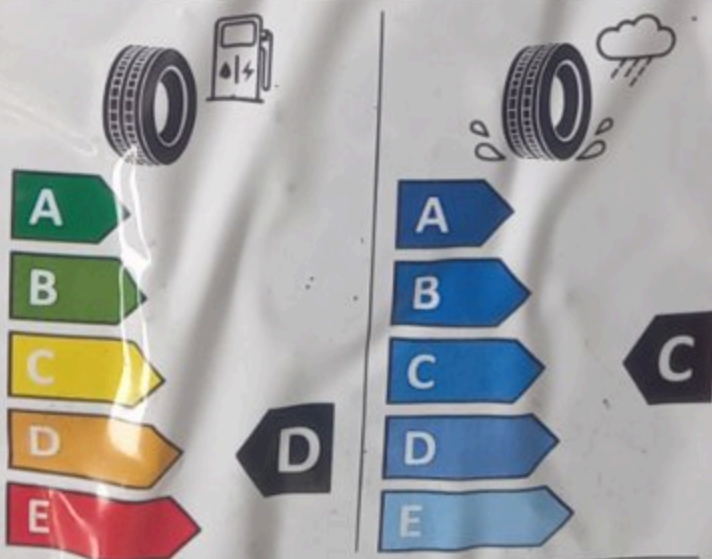

RIKEN

185/75 R16C 104/102R

Visit website:

CARGO WINTER

Made in Europe

ENERG

RIKEN

898837

185/75 R16C 104/102R

C2

2020/749