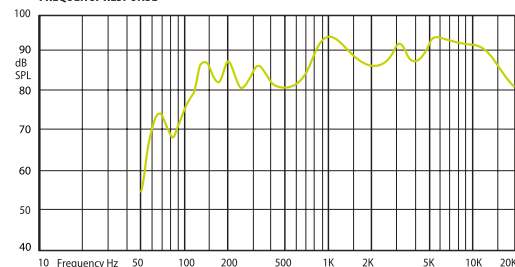

CABINET LOUDSPEAKERS

VIVA Wall Mount Plastic Loudspeakers

Latest design powerful speakers for background music.

VIVA 4

VIVA 4 elegant contemporary design, smooth cabinet surface and mild grill. Classic shape with its advanced twist that lets the loudspeaker to adapt easily in a wide variety of contemporary interiors and become an integral part of the architecture. Rotating AMC logo, semi-circle U-bracket enables a wide array of mounting possibilities. Power adjustment of the speaker is very simple. The ultra thin and flat power selector looks very elegant. Integrated Phoenix connectors show advanced design of the loudspeaker. Two colour choice. Two-way loudspeaker with 4 inch low frequency and 1 inch silk tweeter inside.

HORIZONTAL / VERTICAL POLAR DIAGRAMS

FREQUENCY RESPONSE

IMPEDANCE

Technical Specifications		VIVA 4
Rated power	20 W (8 Ω)	
Transformer power taps	20 W - 10 W - 5 W - 2,5 W - 8 Ω	
Sensitivity	89 dB (1 W/1 m)	
Maximum SPL	102 dB (Pmax / 1m) at 3254	
Frequency response	90 Hz - 20 kHz	
Dispersion at 1000 Hz	150° (H), 120° (V)	
Driver dimensions	4" (101 mm) woofer, 1" (25 mm) tweeter	
Dimensions	205 mm x 188 mm x 132 mm	
Weight	2,1 kg	
Material	Housing - plastic, grill - aluminum and U-bracket - steel	
Colour	White (RAL 9016), black (RAL 9017)	