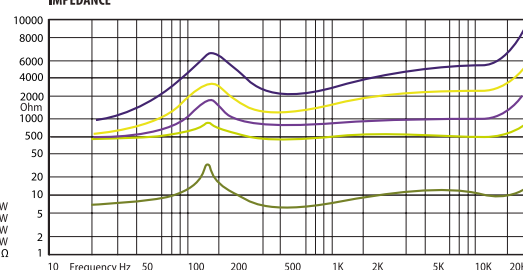

CABINET LOUDSPEAKERS

VIVA Wall Mount Plastic Loudspeakers

Latest design powerful speakers for background music.

VIVA 4

VIVA 4 elegant contemporary design, smooth cabinet surface and mild grill. Classic shape with its advanced twist that lets the loudspeaker to adapt easily in a wide variety of contemporary interiors and become an integral part of the architecture. Rotating AMC logo, semi-circle U-bracket enables a wide array of mounting possibilities. Power adjustment of the speaker is very simple. The ultra thin and flat power selector looks very elegant. Integrated Phoenix connectors show advanced design of the loudspeaker. Two colour choice. Two-way loudspeaker with 4 inch low frequency and 1 inch silk tweeter inside.

HORIZONTAL / VERTICAL POLAR DIAGRAMS

FREQUENCY RESPONSE

IMPEDANCE

Technical Specifications		VIVA 4
Rated power	20 W (8 Ω)	
Transformer power taps	20 W - 10 W - 5 W - 2,5 W - 8 Ω	
Sensitivity	89 dB (1 W/1 m)	
Maximum SPL	102 dB (Pmax / 1m) at 3254	
Frequency response	90 Hz - 20 kHz	
Dispersion at 1000 Hz	150° (H), 120° (V)	
Driver dimensions	4" (101 mm) woofer, 1" (25 mm) tweeter	
Dimensions	205 mm x 188 mm x 132 mm	
Weight	2,1 kg	
Material	Housing - plastic, grill - aluminum and U-bracket - steel	
Colour	White (RAL 9016), black (RAL 9017)	