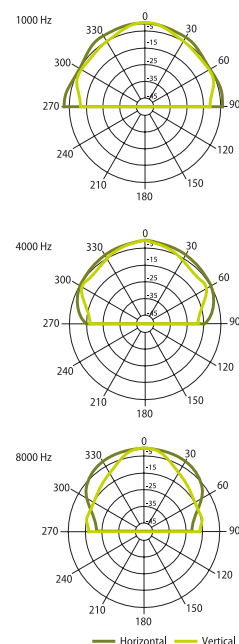

CABINET LOUDSPEAKERS

VIVA Wall Mount Plastic Loudspeakers

Latest design powerful speakers for background music.

VIVA 4

VIVA 4 elegant contemporary design, smooth cabinet surface and mild grill. Classic shape with its advanced twist that lets the loudspeaker to adapt easily in a wide variety of contemporary interiors and become an integral part of the architecture. Rotating AMC logo, semi-circle U-bracket enables a wide array of mounting possibilities. Power adjustment of the speaker is very simple. The ultra thin and flat power selector looks very elegant. Integrated Phoenix connectors show advanced design of the loudspeaker. Two colour choice. Two-way loudspeaker with 4 inch low frequency and 1 inch silk tweeter inside.

HORIZONTAL / VERTICAL POLAR DIAGRAMS

FREQUENCY RESPONSE

IMPEDANCE

Technical Specifications		VIVA 4
Rated power	20 W (8 Ω)	
Transformer power taps	20 W - 10 W - 5 W - 2,5 W - 8 Ω	
Sensitivity	89 dB (1 W/1 m)	
Maximum SPL	102 dB (Pmax / 1m) at 3254	
Frequency response	90 Hz - 20 kHz	
Dispersion at 1000 Hz	150° (H), 120° (V)	
Driver dimensions	4" (101 mm) woofer, 1" (25 mm) tweeter	
Dimensions	205 mm x 188 mm x 132 mm	
Weight	2,1 kg	
Material	Housing - plastic, grill - aluminum and U-bracket - steel	
Colour	White (RAL 9016), black (RAL 9017)	