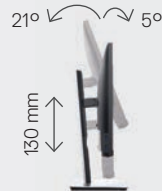

Adjustability and connectivity

DELL 24 MONITOR | P2419H

Easily adjust the panel to your preferred viewing position.

Back view -
Cable management slot

Tilt and height adjustable

Pivot

Swivel

Connectivity