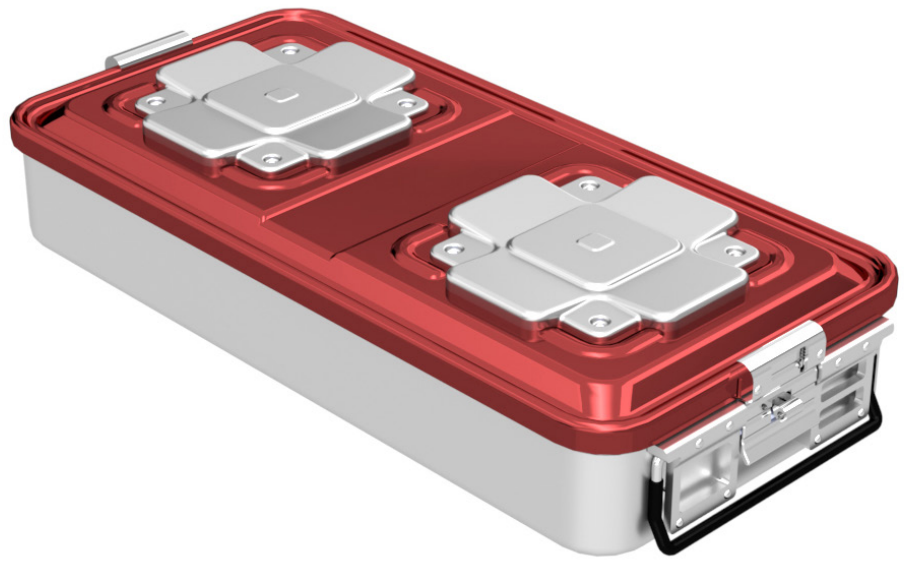

# Basic Model Half Size Containers

outside dimensions / mm	285x280x100		285x280x135		285x280x150		285x280x200		285x280x260	
	S310.10	S311.10	S310.13	S311.13	S310.15	S311.15	S310.20	S311.20	S310.26	S311.26
	S320.10	S321.10	S320.13	S321.13	S320.15	S321.15	S320.20	S321.20	S320.26	S321.26
	S330.10	S331.10	S330.13	S331.13	S330.15	S331.15	S330.20	S331.20	S330.26	S331.26
	S340.10	S341.10	S340.13	S341.13	S340.15	S341.15	S340.20	S341.20	S340.26	S341.26
	S350.10	S351.10	S350.13	S351.13	S350.15	S351.15	S350.20	S351.20	S350.26	S351.26
	S360.10	S361.10	S360.13	S361.13	S360.15	S361.15	S360.20	S361.20	S360.26	S361.26
	Bottom Non-Perforated	Bottom Perforated	Bottom Non-Perforated	Bottom Perforated	Bottom Non-Perforated	Bottom Perforated	Bottom Non-Perforated	Bottom Perforated	Bottom Non-Perforated	Bottom Perforated

**Bio-Barrier Model**  
Full Size Containers

outside dimensions / mm <b>580x280x100</b>	S110.10B	outside dimensions / mm <b>580x280x135</b>	S110.13B	outside dimensions / mm <b>580x280x150</b>	S110.15B	outside dimensions / mm <b>580x280x200</b>	S110.20B	outside dimensions / mm <b>580x280x260</b>	S110.26B
	S120.10B		S120.13B		S120.15B		S120.20B		S120.26B
	S130.10B		S130.13B		S130.15B		S130.20B		S130.26B
	S140.10B		S140.13B		S140.15B		S140.20B		S140.26B
	S150.10B		S150.13B		S150.15B		S150.20B		S150.26B
	S160.10B		S160.13B		S160.15B		S160.20B		S160.26B
	Bottom Non-Perforated		Bottom Non-Perforated		Bottom Non-Perforated		Bottom Non-Perforated		Bottom Non-Perforated

## Perforated Sheet Baskets Half Size

PERFORATED SHEET BASKET

Size (mm)		
245X250X30	SS490.03	
245X250X50	SS490.05	
245X250X70	SS490.07	
245X250X100	SS490.10	

PERFORATED SHEET BASKET WITH LID

Size (mm)		
245X250X30	SS491.03	
245X250X50	SS491.05	
245X250X70	SS491.07	
245X250X100	SS491.10	